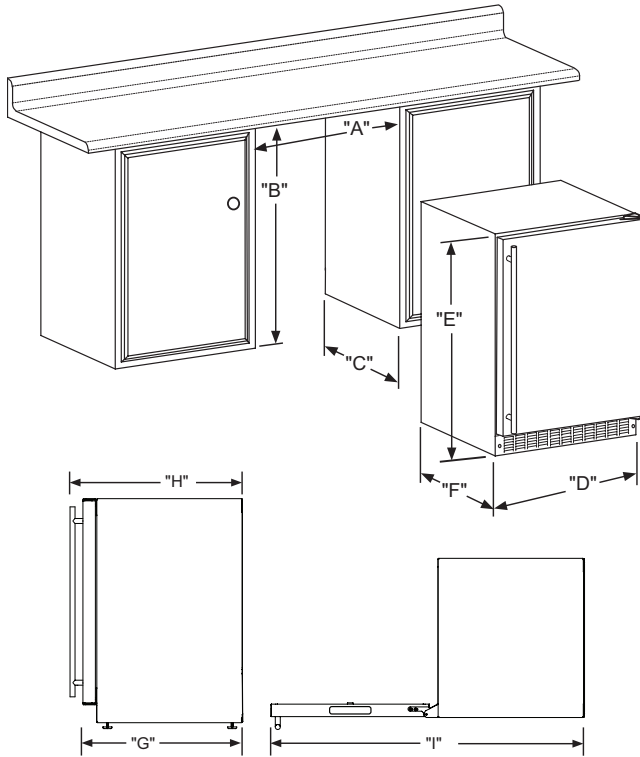

Panel Overlay Dimensions

Rough-In Dimensions

A. Rough-In Width	24"	
B. Rough-In Height	Solid Door	34" to 35"
	Overlay Door	34" 1/4 to 35" 1/4
C. Rough-In Depth	24"	

Product Dimensions

D. Width	23 7/8"	
E. Height	Solid Door	33 3/4" to 34 3/4"
	Overlay Door	34" to 35"
G. Depth to Front of Door	Solid Door	23 23/32"
	Overlay Door	22 7/8" Without Handle
H. Depth to Handle	25 21/32" (Stainless Steel)	
I. Depth with door at 90°	Solid Door	46 13/32"
	Overlay Door	46 1/2"