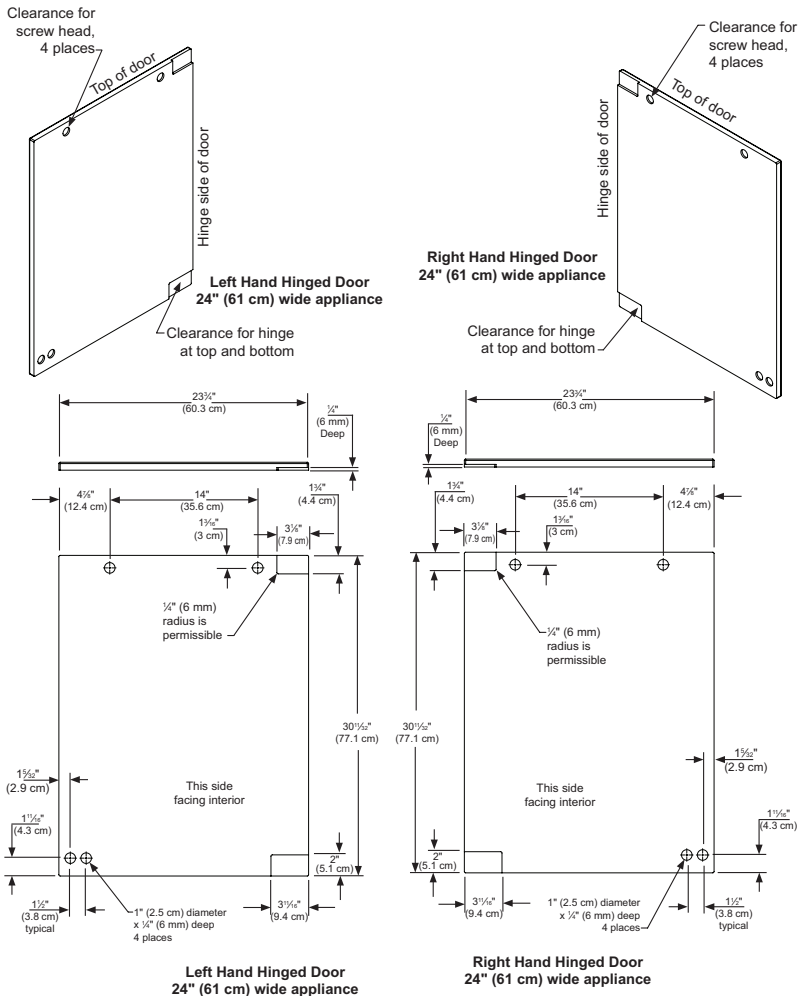

TWIN TAP, BUILT-IN

Solid Stainless Steel Door, Right Hinge, Stainless Designer Handle†	ML24BTS2RS
Solid Stainless Steel Door, Left Hinge, Stainless Designer Handle†	ML24BTS2LS
Panel-Ready Solid Overlay Door, Integrated Right Hinge (Handle Not Included)*	ML24BTP3RP
Panel-Ready Solid Overlay Door, Integrated Left Hinge (Handle Not Included)*	ML24BTP3LP

*Easy installation! No panel kit required. Consult your cabinet maker for overlay panel and handle options.

† ENERGY STAR® Certified

Finish Options

Stainless Steel

Solid Overlay (Panel Ready)*

Black

Product Dimensions

Panel Overlay Dimensions

Rough-In Dimensions

A. Rough-In Width	24"	
B. Rough-In Height	Solid Door	34" to 35"
	Overlay Door	34" 1/4 to 35" 1/4
C. Rough-In Depth	24"	

Product Dimensions

D. Width	23 7/8"	
E. Height	Solid Door	33 3/4" to 34 3/4"
	Overlay Door	34" to 35"
G. Depth to Front of Door	Solid Door	23 23/32"
	Overlay Door	22 7/8" Without Handle
H. Depth to Handle	25 21/32" (Stainless Steel)	
I. Depth with door at 90°	Solid Door	46 13/32"
	Overlay Door	46 1/2"

Product Features

Interior Cabinet Finish	White
Capacity	Half kegs, tall quarter kegs, pony kegs, sixth barrels, Cornelius kegs, growlers, bottles / cans
Shelving System	Stow-on-board
Shelf Fronts	Stainless-steel
Other Storage	CO2 tank
Interior Lighting	NA
Toe Grill Finish	Black
Hinge	Classic Hinge
Handle	Slim Designer Handle (Panel Overlay Does Not Include Handle)
Control Type	Intuit™
Temperature Range	34° to 46° F
Lock	No
Electrical Requirements	120V / 60Hz / 15A
Length of Power Cord	6'
Shipping Weight	160 lbs
Finishes	Stainless Steel, Overlay
Vacation Mode	Yes
Agency Approvals	CSA, ENERGY STAR