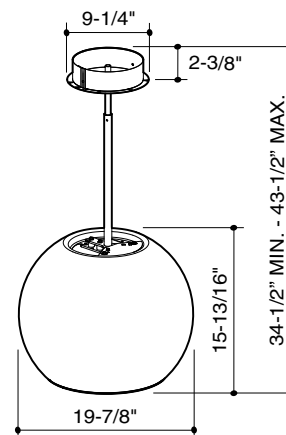

Installation height above the cooking surface: 23-1/2"–30-1/2"

For more details see the product specifications sheet found at www.BESTRangeHoods.ca