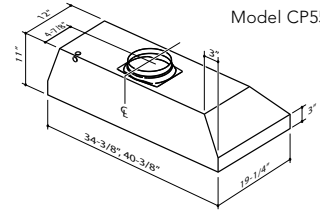

Model CP57E

Model CP55IQ