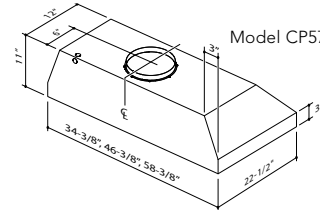

Model CP55IQ

Model CP57E

Model CP57IQ

Only the 46-3/8" width is available in both depths

Installation height above the cooking surface: 24"-30"

For more details see the product specifications sheet found at www.BESTRangeHoods.ca