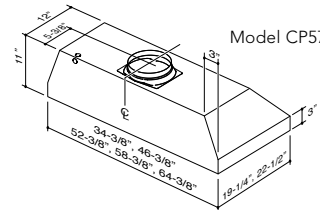

Model CP55IQ

Model CP57E

Model CP57IQ

Only the 46-3/8" width is available in both depths

Installation height above the cooking surface: 24"-30"

For more details see the product specifications sheet found at www.BESTRangeHoods.ca