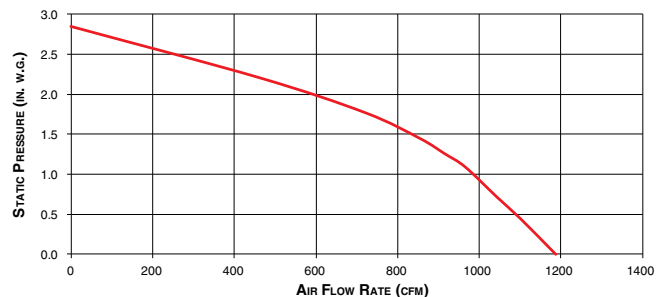

AIR FLOW PERFORMANCE

BEST Hartford, Wisconsin www.BestRangeHoods.com 800-558-1711
BEST Drummondville, QC, Canada www.BestRangeHoods.ca 866-737-7770

REFERENCE	QTY.	REMARKS	Project	
			Location	
			Architect	
			Engineer	
			Contractor	
			Submitted by	Date