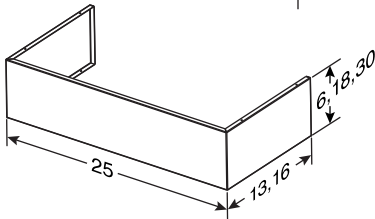

# - WPD38I SERIES RANGE HOOD SYSTEM -

MODEL 441  
10" ROUND WALL CAP

MODEL 437  
HIGH CAPACITY ROOF CAP

MODEL 418  
10" ROUND  
ADJUSTABLE ELBOW

MODEL 410  
10" ROUND DUCT  
— 2 FT. SECTIONS

**AWWPD SERIES WALL EXTENSION**

NOTE: DIMENSIONS SHOWN ARE IN INCHES