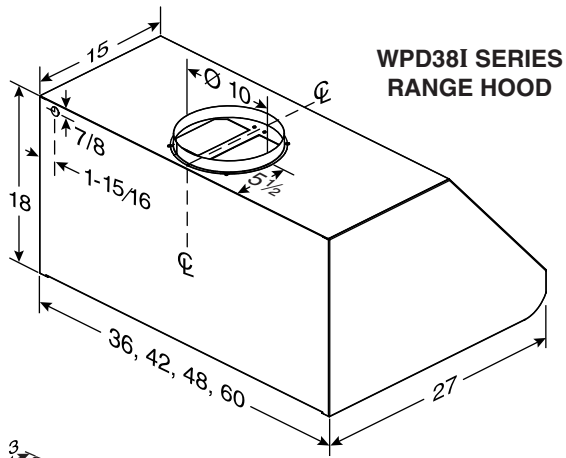

- WPD38I SERIES RANGE HOOD SYSTEM -

MODEL 441
10" ROUND WALL CAP

MODEL 437
HIGH CAPACITY ROOF CAP

MODEL 418
10" ROUND
ADJUSTABLE ELBOW

MODEL 410
10" ROUND DUCT
— 2 FT. SECTIONS