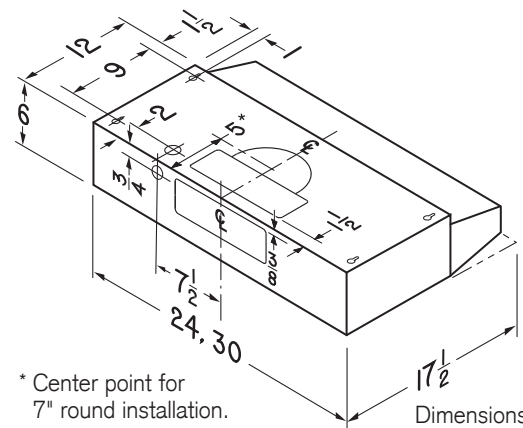

Perfect for the light cooking habits, the BU3 range hood models provide the quality you expect and the value you demand.

SIZE	WHITE	WHITE WITH BLACK CONTROL	STAINLESS	GREASE FILTER (replacement)	CHARCOAL FILTER
24 in.	BU324WW	-	-	BP29	41F
30 in.	BU330WW	BU330WH	BU330SS	BP29	41F

PERFORMANCE				
Duct Orientation	Size	Damper	Sones on high speed	CFM on high speed
Vertical - Rectangular	3¼ in. x 10 in.	Included	7.5	190
Horizontal - Rectangular	3¼ in. x 10 in.	Included	7.5	190

FEATURES	
Control type	Rotary switch, variable speed
Delay off	no
Filter Clean Reminder	no
Heat Sentry™	no
Lighting	2-level 75-watt bulb (not included)
Grease Filter	Aluminum (Qty. 1)
ENERGY STAR®	no
Recirculation	Charcoal filter sold separately

AC INPUT
120 V, 60 Hz - 2.5 AMPS

OPTIONAL ACCESSORIES	
3¼ in. x 10 in. to 6-in. Round Duct Transition	411
7-in. Round Damper	BP87Q
7-in. Round Adapter Plate	SR680508

MOUNTING HEIGHT
18 in. to 24 in. from cooktop to bottom of hood

LIMITED WARRANTY
1-year
(See installation manual for full warranty text.)

FOR INDOOR USE ONLY

* Center point for 7" round installation.

Dimensions shown in inches.