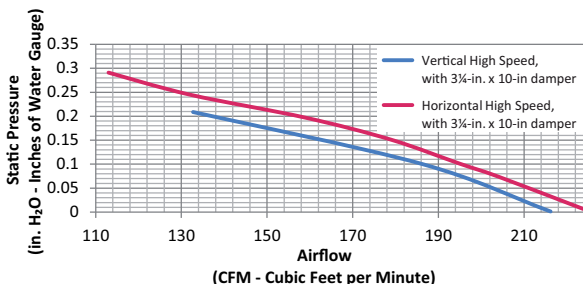

PERFORMANCE				
Duct Orientation	Size	Damper	Sones on high speed	CFM on high speed
Vertical - Rectangular	3¼ in. x 10 in.	Included	7.5	190
Horizontal - Rectangular	3¼ in. x 10 in.	Included	7.5	190

FEATURES	
Control type	Rotary switch, variable speed
Delay off	no
Filter Clean Reminder	no
Heat Sentry™	no
Lighting	2-level 75-watt bulb (not included)
Grease Filter	Aluminum (Qty. 1)
ENERGY STAR®	no
Recirculation	Charcoal filter sold separately

AC INPUT
120 V, 60 Hz - 2.5 AMPS

OPTIONAL ACCESSORIES	
3¼ in. x 10 in. to 6-in. Round Duct Transition	411
7-in. Round Damper	BP87Q
7-in. Round Adapter Plate	SR680508

MOUNTING HEIGHT
18 in. to 24 in. from cooktop to bottom of hood

LIMITED WARRANTY
1-year
(See installation manual for full warranty text.)

FOR INDOOR USE ONLY

* Center point for 7" round installation.

Dimensions shown in inches.

HVI-2100 CERTIFIED RATINGS comply with new testing technologies and procedures prescribed by the Home Ventilating Institute, for off-the-shelf products, as they are available to consumers. Product performance is rated at 0.1 in. static pressure, based on tests conducted in AMCA's state-of-the-art test laboratory. Sones are a measure of humanly-perceived loudness, based on laboratory measurements.