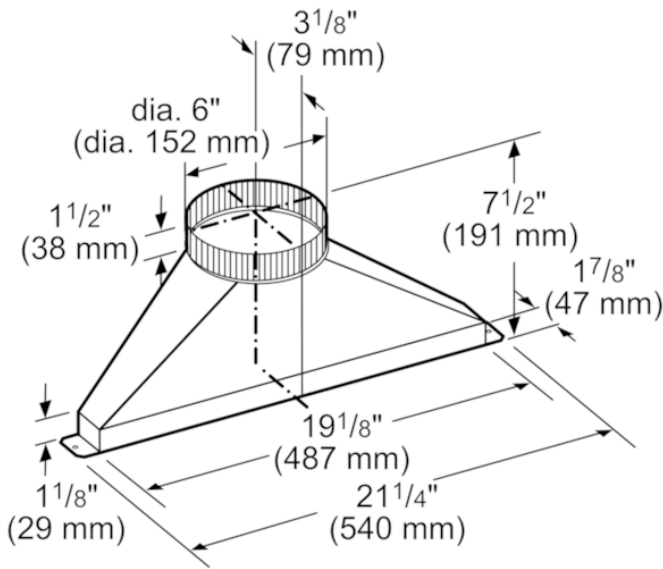

6" Side/Rear Transition for Downdraft HDDSTRAN6

Features and Benefits

Design

- Customize The Direction Of Duct Discharge To Be Left, Right, Or Rear
- Rectangular 1-7/8" x 19" Transition To 6" Round
- Ability To Use With Ducting Or Elbows With 6" Round Duct Connection
- Some Blower Positions May Need Deeper Cabinets. See Installation Guide

Performance

- Ability To Use With DHG6105NUC Inline or DHG6023RUC Remote Blowers

Notes: All height, width and depth dimensions are shown in inches. *Please refer to installation instructions prior to making cutout. BSH reserves the absolute and unrestricted right to change product materials and specifications, at any time, without notice. Consult the product's installation instructions for final dimensional data and other details. Applicable product warranty can be found in a accompanying product literature or you may contact your account manager for further details.

Litho Date: 12/2018

6" Side/Rear Transition for Downdraft HDDSTRAN6

measurements in inches (mm)

Features

Product Description	
Product group	Accessory
Brand	Bosch
Product name / series name	
SKU	HDDSTRAN6
Internal article number	00000000000777720
EAN code	4242002910758
Product packaging dimensions (HxWxD) (in)	
Net weight (lbs)	3
Gross weight (lbs)	3
Quantity per packing unit	
Standard number of units per pallet	20
UPC code	825225920731
Name of product image	MCSA02476000_i3921_1849304_CVTSIDE6_de

Technical Specification

Notes: All height, width and depth dimensions are shown in inches. *Please refer to installation instructions prior to making cutout. BSH reserves the absolute and unrestricted right to change product materials and specifications, at any time, without notice. Consult the product's installation instructions for final dimensional data and other details. Applicable product warranty can be found in a accompanying product literature or you may contact your account manager for further details.