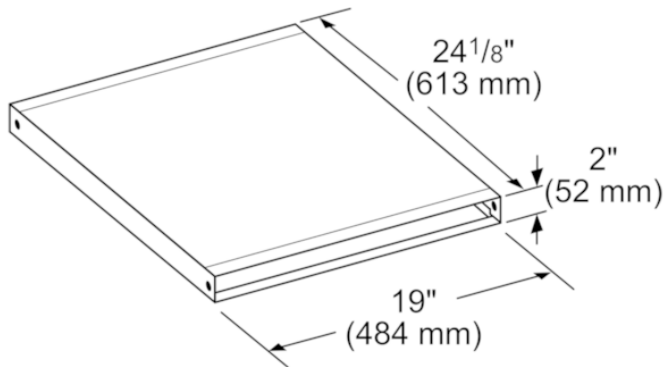

2' Rectangular Duct Downdraft HDD2RECTD

Features and Benefits

Design

- Slim Rectangular Duct That Is 2 ft Long X 1-7/8 in Deep x 19 in Wide
- Can Be Attached to HDDSTRAN8 Or HDDSTRAN6 Transitions
- Durable Galvanized Steel Construction

Notes: All height, width and depth dimensions are shown in inches. *Please refer to installation instructions prior to making cutout. BSH reserves the absolute and unrestricted right to change product materials and specifications, at any time, without notice. Consult the product's installation instructions for final dimensional data and other details. Applicable product warranty can be found in a accompanying product literature or you may contact your account manager for further details.

Litho Date: 12/2018

2' Rectangular Duct Downdraft HDD2RECTD

measurements in inches (mm)

Features

Product Description	
Product group	Accessory
Brand	Bosch
Product name / series name	
SKU	HDD2RECTD
Internal article number	00000000000777684
EAN code	4242002910802
Product packaging dimensions (HxWxD) (in)	
Net weight (lbs)	7
Gross weight (lbs)	8
Quantity per packing unit	
Standard number of units per pallet	30
UPC code	825225920786
Name of product image	MCSA02477480_i3925_1851140_CVDUCT2_de