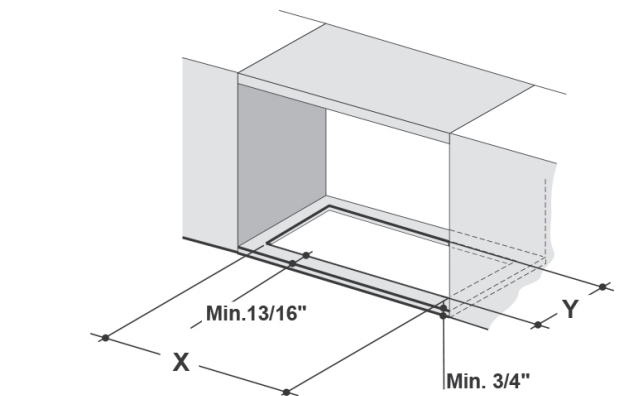

Cut Out

Outside Hood Dimension	Model #	X	Y
30" x 19"	INPL3019SSNB-B	28-5/8"	19-7/8"
36" x 19"	INPL3619SSNB-B	34-3/4"	19-7/8"
36" x 22"	INPL3622SSNB-B	34-3/4"	22-7/8"
42" x 19"	INPL4219SSNB-B	40-3/4"	19-7/8"
48" x 19"	INPL4819SSNB-B	46-3/4"	19-7/8"
48" x 22"	INPL4822SSNB-B	46-3/4"	22-7/8"