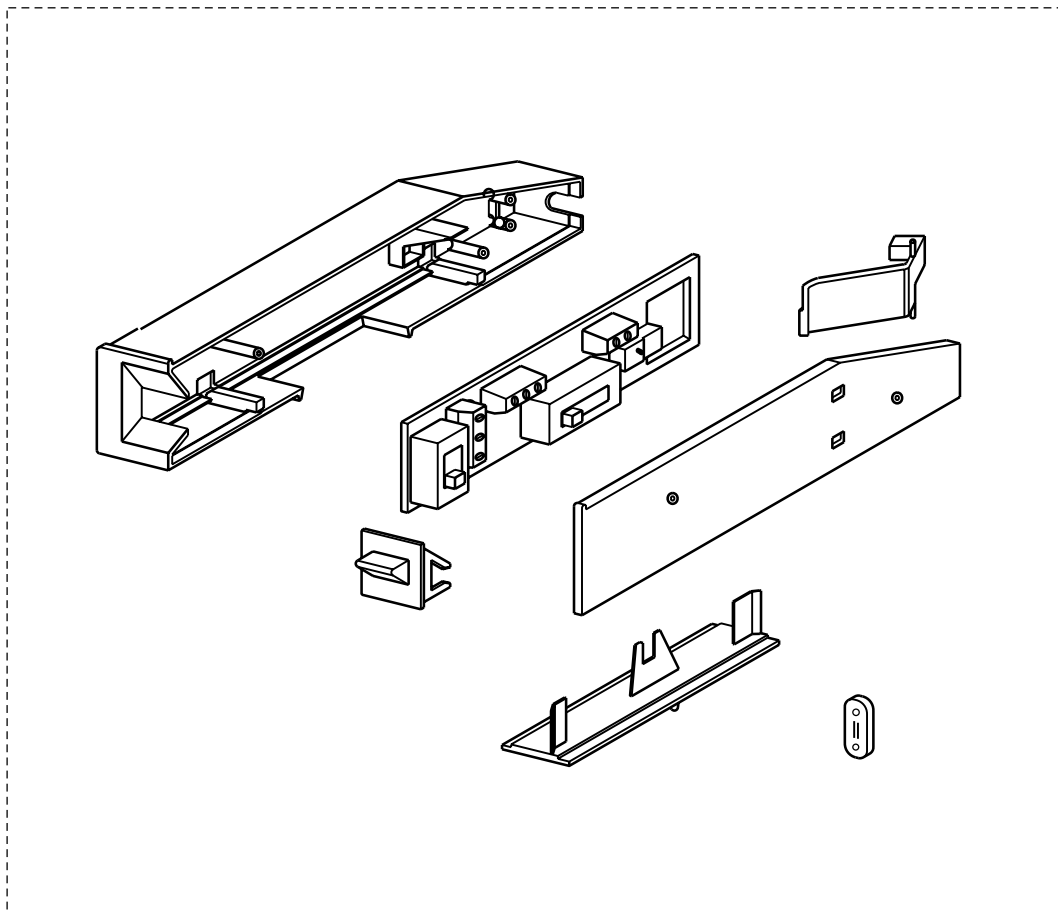

CRISTAL SS 30 / 36 - 2018

body components

Key	Model Number	CRIS30SS300	CRIS36SS300	CRIS30SS400	CRIS36SS400	CRIS30SS600	CRIS36SS600	Qty Req.
6	Ductless Vent Grate	133.0016.964	133.0016.964	133.0016.964	133.0016.964	133.0016.964	133.0016.964	1
7	Damper	133.0055.994	133.0055.994	133.0055.994	133.0055.994	133.0055.994	133.0055.994	1
9	Hinge Clips Kit (2 in kit)	133.0078.993	133.0078.993	133.0078.993	133.0078.993	133.0078.993	133.0078.993	1
10	Limit Switch Kit	133.0073.613	133.0073.613	133.0073.613	133.0073.613	133.0073.613	133.0073.613	1
11	Plastic filler strips	133.0373.432	133.0434.595	133.0373.432	133.0434.595	133.0373.432	133.0434.595	1
17	Slide Guide	133.0068.113	133.0068.113	133.0068.113	133.0068.113	133.0068.113	133.0068.113	1
27	Front Grease Filters	133.0073.620	133.0073.623	133.0073.620	133.0073.623	133.0073.620	133.0073.623	2
28	Rear Grease Filters	133.0073.621	133.0073.624	133.0073.621	133.0073.624	133.0073.621	133.0073.624	2
32	Stainless Front Trim	133.0335.893	133.0335.895	133.0335.893	133.0335.895	133.0335.893	133.0335.895	1
48	Lampholder	133.0505.649	133.0505.649	133.0505.649	133.0505.649	133.0505.649	133.0505.649	1
49	LED Bulb	133.0486.867	133.0486.867	133.0486.867	133.0486.867	133.0486.867	133.0486.867	2
56	Lamp holder Support	133.0198.226	133.0198.226	133.0198.226	133.0198.226	133.0198.226	133.0198.226	2

control components

199

	Model Number	CRIS30SS300	CRIS36SS300	CRIS30SS400	CRIS36SS400	CRIS30SS600	CRIS36SS600	
Key	Description	30	36	30	36	30	36	Qty Req.
199	Control Board Kit	133.0336.159	133.0336.159	133.0336.159	133.0336.159	133.0336.159	133.0336.159	1