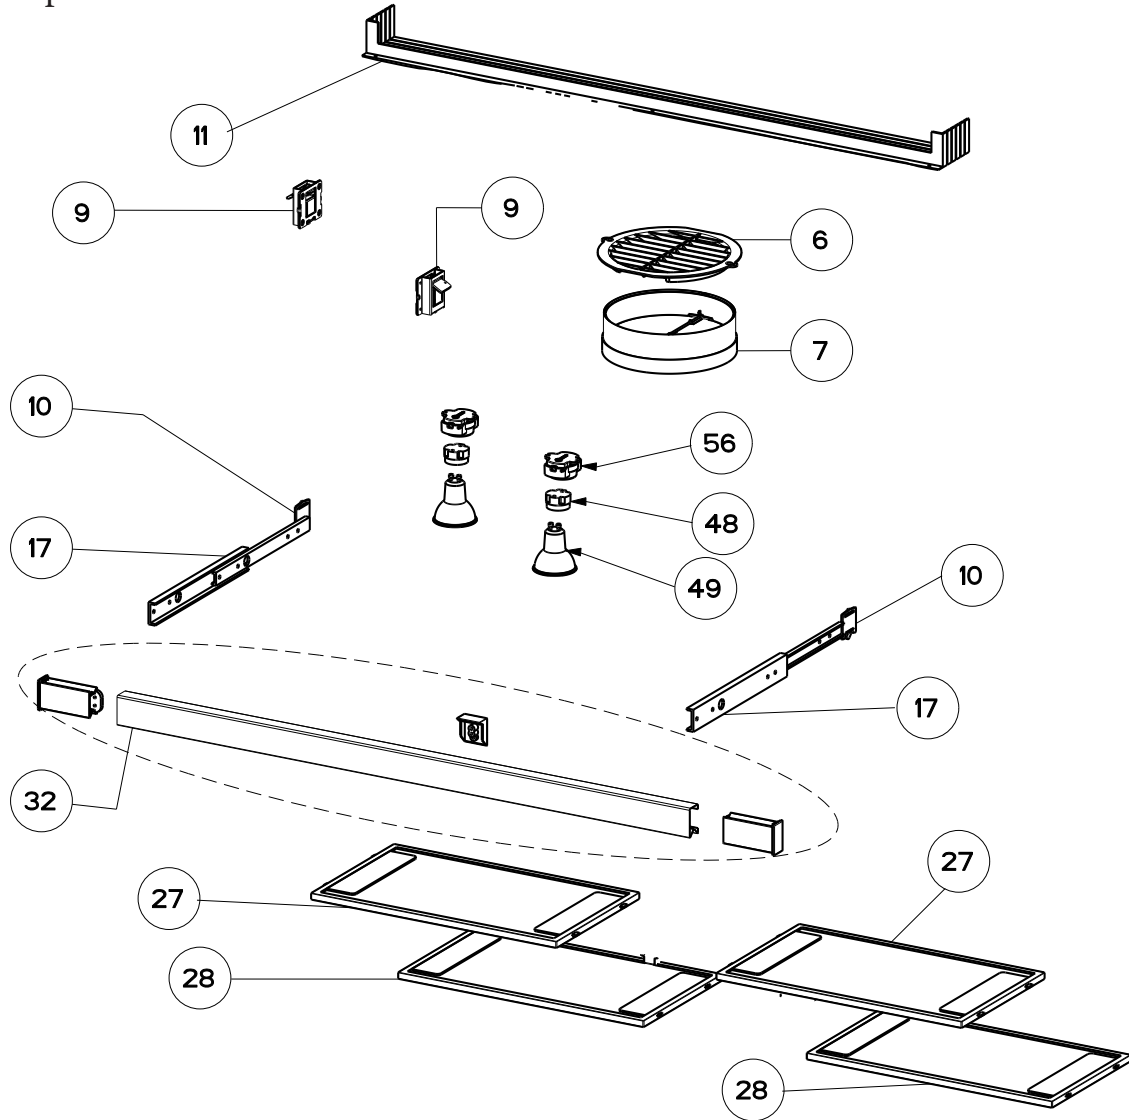

CRISTAL SS 30 / 36 - 2018

body components

Key	Model Number	CRIS30SS300	CRIS36SS300	CRIS30SS400	CRIS36SS400	CRIS30SS600	CRIS36SS600	Qty Req.
6	Ductless Vent Grate	133.0016.964	133.0016.964	133.0016.964	133.0016.964	133.0016.964	133.0016.964	1
7	Damper	133.0055.994	133.0055.994	133.0055.994	133.0055.994	133.0055.994	133.0055.994	1
9	Hinge Clips Kit (2 in kit)	133.0078.993	133.0078.993	133.0078.993	133.0078.993	133.0078.993	133.0078.993	1
10	Limit Switch Kit	133.0073.613	133.0073.613	133.0073.613	133.0073.613	133.0073.613	133.0073.613	1
11	Plastic filler strips	133.0373.432	133.0434.595	133.0373.432	133.0434.595	133.0373.432	133.0434.595	1
17	Slide Guide	133.0068.113	133.0068.113	133.0068.113	133.0068.113	133.0068.113	133.0068.113	1
27	Front Grease Filters	133.0073.620	133.0073.623	133.0073.620	133.0073.623	133.0073.620	133.0073.623	2
28	Rear Grease Filters	133.0073.621	133.0073.624	133.0073.621	133.0073.624	133.0073.621	133.0073.624	2
32	Stainless Front Trim	133.0335.893	133.0335.895	133.0335.893	133.0335.895	133.0335.893	133.0335.895	1
48	Lampholder	133.0505.649	133.0505.649	133.0505.649	133.0505.649	133.0505.649	133.0505.649	1
49	LED Bulb	133.0486.867	133.0486.867	133.0486.867	133.0486.867	133.0486.867	133.0486.867	2
56	Lamp holder Support	133.0198.226	133.0198.226	133.0198.226	133.0198.226	133.0198.226	133.0198.226	2

control components

199

	Model Number	CRIS30SS300	CRIS36SS300	CRIS30SS400	CRIS36SS400	CRIS30SS600	CRIS36SS600	
Key	Description	30	36	30	36	30	36	Qty Req.
199	Control Board Kit	133.0336.159	133.0336.159	133.0336.159	133.0336.159	133.0336.159	133.0336.159	1