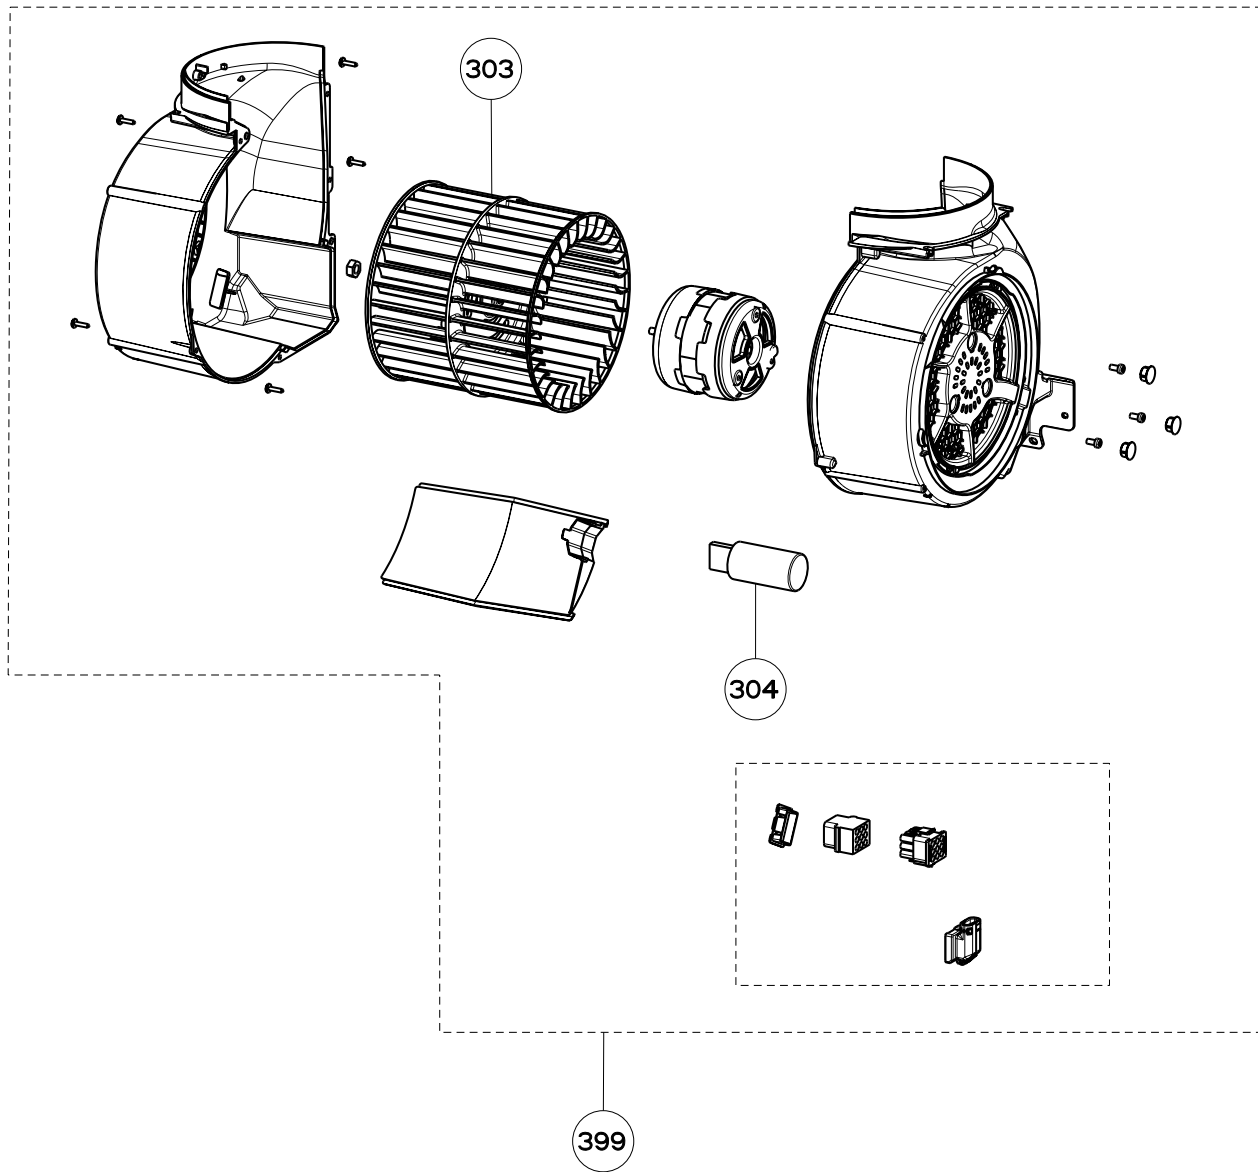

COCKTAIL

body components

	Model Number	CTAL31BK300-B	CTAL36BK300-B	
Key	Description	31 Black	36 Black	Qty Req.
1	Ductless Venting Grill	133.0016.965	133.0016.965	1
5	LED Lights	133.0289.829	133.0289.829	2
6	Transformer Support	133.0182.439	133.0182.439	1
7	Transformer	133.0374.938	133.0374.938	1
8	Grease Filter Bottom	133.0200.454	133.0200.454	1
9	Grease Filter Front	133.0298.217	133.0298.217	2
11	Hinge Kit	133.0281.202	133.0281.202	1
12	Panel Magnets	133.0203.760	133.0203.760	1
507	Damper	133.0055.994	133.0055.994	1

COCKTAIL

switch / control components

190

	Model Number	CTAL31BK300-B	CTAL36BK300-B	
Key	Description	31 Black	36 Black	Qty Req.
190	Control Board Kit	133.0473.225	133.0473.225	1

COCKTAIL

motor components

	Model Number	CTAL31BK300-B	CTAL36BK300-B	
Key	Description	31 Black	36 Black	Qty Req.
303	Impeller Kit	133.0178.632	133.0178.632	1
304	Capacitor 14MF	133.0372.969	133.0372.969	1
399	Motor Kit	133.0372.967	133.0372.967	1