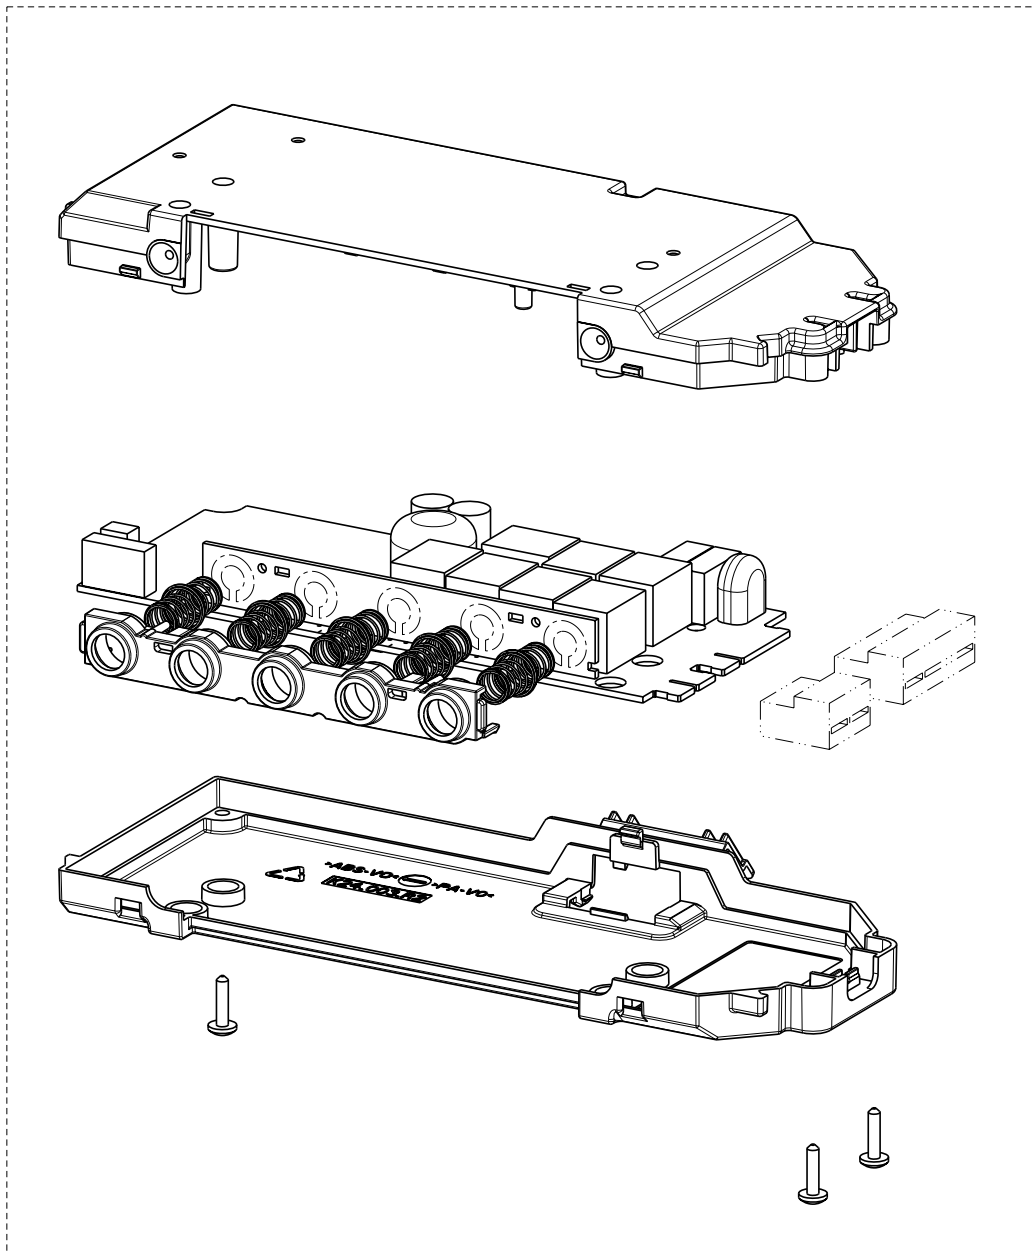

COCKTAIL

body components

	Model Number	CTAL31BK300-B	CTAL36BK300-B	
Key	Description	31 Black	36 Black	Qty Req.
1	Ductless Venting Grill	133.0016.965	133.0016.965	1
5	LED Lights	133.0289.829	133.0289.829	2
6	Transformer Support	133.0182.439	133.0182.439	1
7	Transformer	133.0374.938	133.0374.938	1
8	Grease Filter Bottom	133.0200.454	133.0200.454	1
9	Grease Filter Front	133.0298.217	133.0298.217	2
11	Hinge Kit	133.0281.202	133.0281.202	1
12	Panel Magnets	133.0203.760	133.0203.760	1
507	Damper	133.0055.994	133.0055.994	1

COCKTAIL

switch / control components

190

	Model Number	CTAL31BK300-B	CTAL36BK300-B	
Key	Description	31 Black	36 Black	Qty Req.
190	Control Board Kit	133.0473.225	133.0473.225	1

COCKTAIL

motor components

	Model Number	CTAL31BK300-B	CTAL36BK300-B	
Key	Description	31 Black	36 Black	Qty Req.
303	Impeller Kit	133.0178.632	133.0178.632	1
304	Capacitor 14MF	133.0372.969	133.0372.969	1
399	Motor Kit	133.0372.967	133.0372.967	1