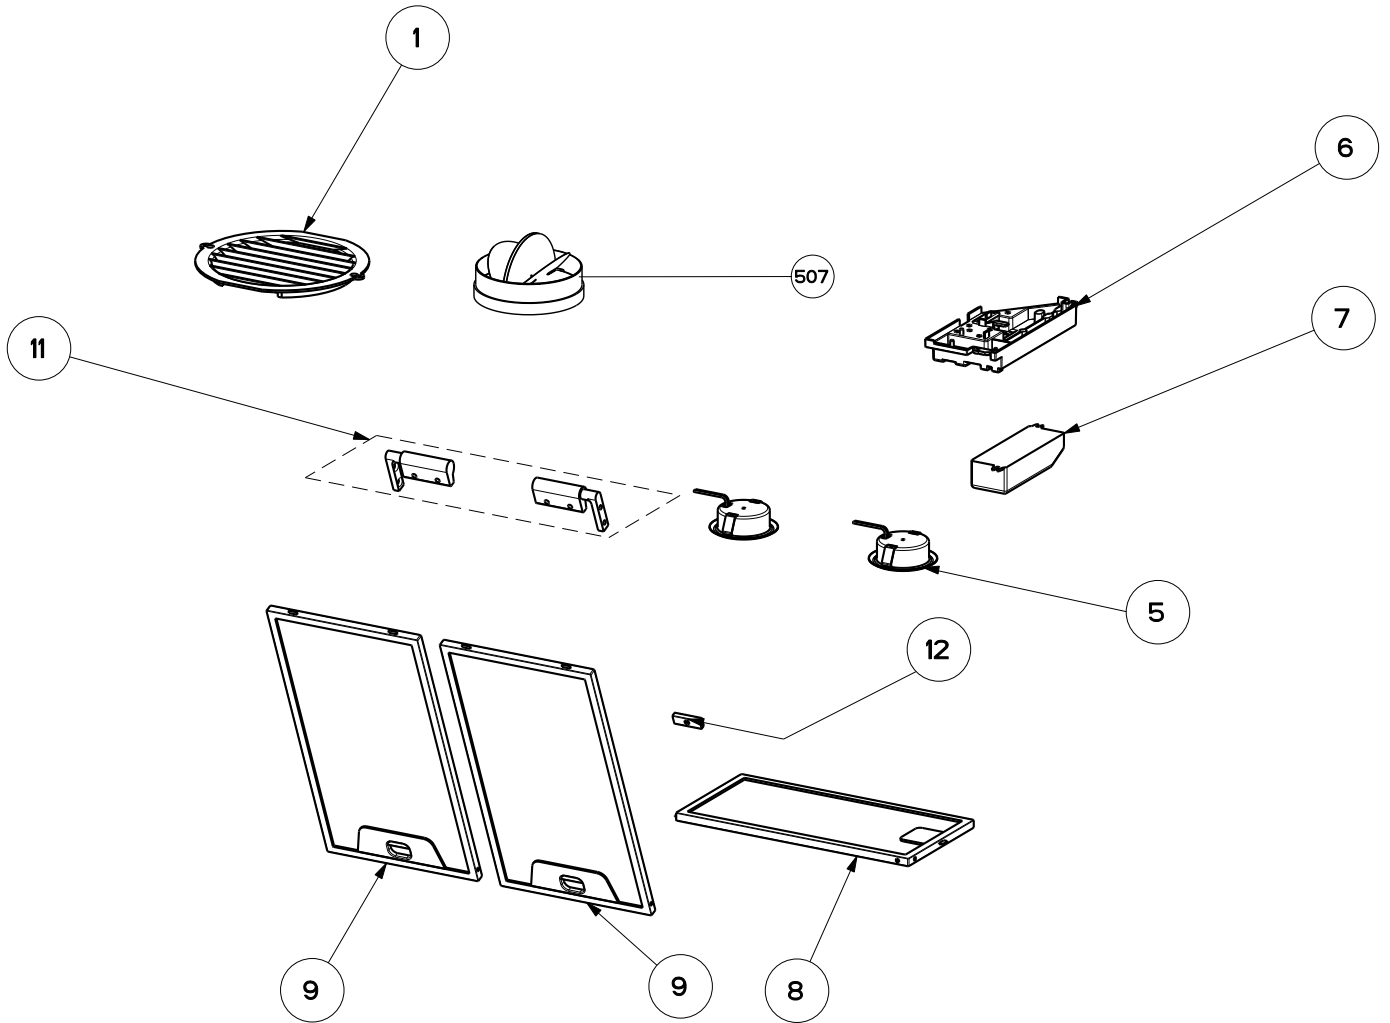

COCKTAIL

body components

	Model Number	CTAL31BK300-B	CTAL36BK300-B	
Key	Description	31 Black	36 Black	Qty Req.
1	Ductless Venting Grill	133.0016.965	133.0016.965	1
5	LED Lights	133.0289.829	133.0289.829	2
6	Transformer Support	133.0182.439	133.0182.439	1
7	Transformer	133.0374.938	133.0374.938	1
8	Grease Filter Bottom	133.0200.454	133.0200.454	1
9	Grease Filter Front	133.0298.217	133.0298.217	2
11	Hinge Kit	133.0281.202	133.0281.202	1
12	Panel Magnets	133.0203.760	133.0203.760	1
507	Damper	133.0055.994	133.0055.994	1

COCKTAIL

switch / control components

190

	Model Number	CTAL31BK300-B	CTAL36BK300-B	
Key	Description	31 Black	36 Black	Qty Req.
190	Control Board Kit	133.0473.225	133.0473.225	1

COCKTAIL

motor components

	Model Number	CTAL31BK300-B	CTAL36BK300-B	
Key	Description	31 Black	36 Black	Qty Req.
303	Impeller Kit	133.0178.632	133.0178.632	1
304	Capacitor 14MF	133.0372.969	133.0372.969	1
399	Motor Kit	133.0372.967	133.0372.967	1