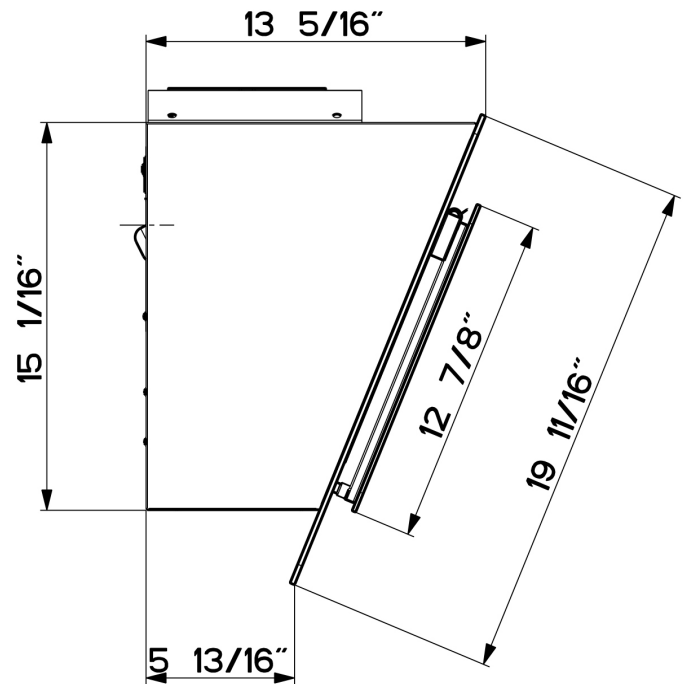

Side

WARNING! Product specifications are subject to change without notification. Consult the installation instructions before you begin installing this range hood. * Check local make up air codes for guidelines.

Imagined in Italy