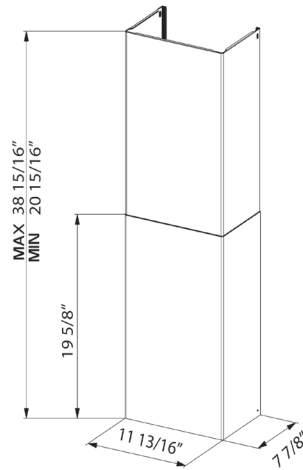

COCKTAIL ICONIC WALL RANGE HOOD

SPECIFICATIONS

DIMENSIONS

convertible to ductless / recirculating	yes - kit sold separately
"panel" width | height	31 7/16 or 35 6/16 w | 9/11/16" h
ceiling min/max with chimney kit	reaches up to 8 - 9 1/2' ceilings
controls under glass	4 speed LED digital touch control
lighting	2 x 1 (w) LED - two level
ducting top/direct rear vent	6" round top or back venting
grease filters	dishwasher safe mesh
10 minute intensive speed	yes
30 minute auto shut off	yes
AC power	149 watts / 1.24 amps

PERFORMANCE

SPEED	1	2	3	BOOST
CFM	100	200	250	300
Sones	2.0	3.0	3.5	4

ACCESSORIES

FILTER1 -

Charcoal Filter Kit

High quality charcoal filter for use when recirculating the air back into the kitchen. Filters out odor and should be replaced every 6 months

CHIM1 -

Chimney Extension Kit

Stainless steel upper and lower sections which reach up to a 9 1/2' ceiling.

FILTER1LL -

Long Lasting Charcoal Filter Kit

New washable charcoal filter can be recharged and washed up to 8 times. For use when recirculating the air back into the kitchen. Filters out odor and can last up to 4 years.

CHIM 1

WARNING! Product specifications are subject to change without notification. Consult the installation instructions before you begin installing this range hood. * Check local make up air codes for guidelines.

Imagined in Italy