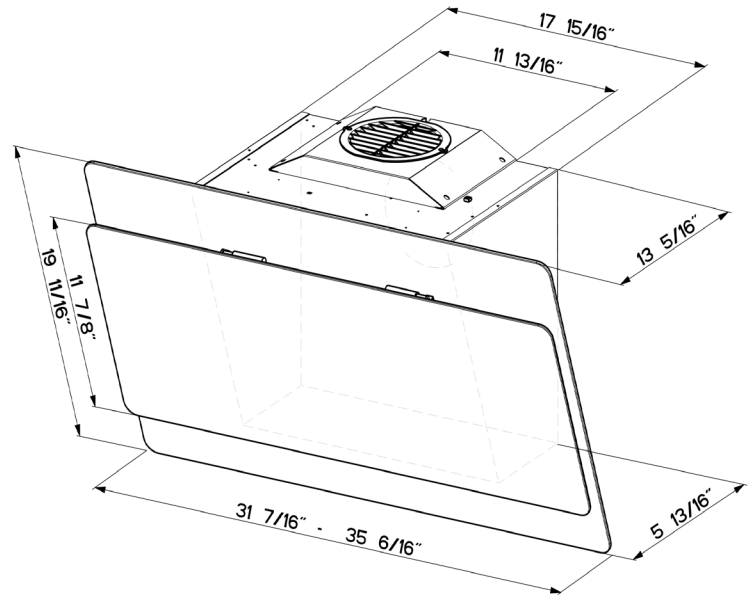

COCKTAIL ICONIC WALL RANGE HOOD

SPECIFICATIONS

DIMENSIONS

convertible to ductless / recirculating	yes - kit sold separately
"panel" width height	31 7/16 or 35 6/16 w 9/11/16" h
ceiling min/max with chimney kit	reaches up to 8 - 9 1/2' ceilings
controls under glass	4 speed LED digital touch control
lighting	2 x 1 (w) LED - two level
ducting top/direct rear vent	6" round top or back venting
grease filters	dishwasher safe mesh
10 minute intensive speed	yes
30 minute auto shut off	yes
AC power	149 watts / 1.24 amps