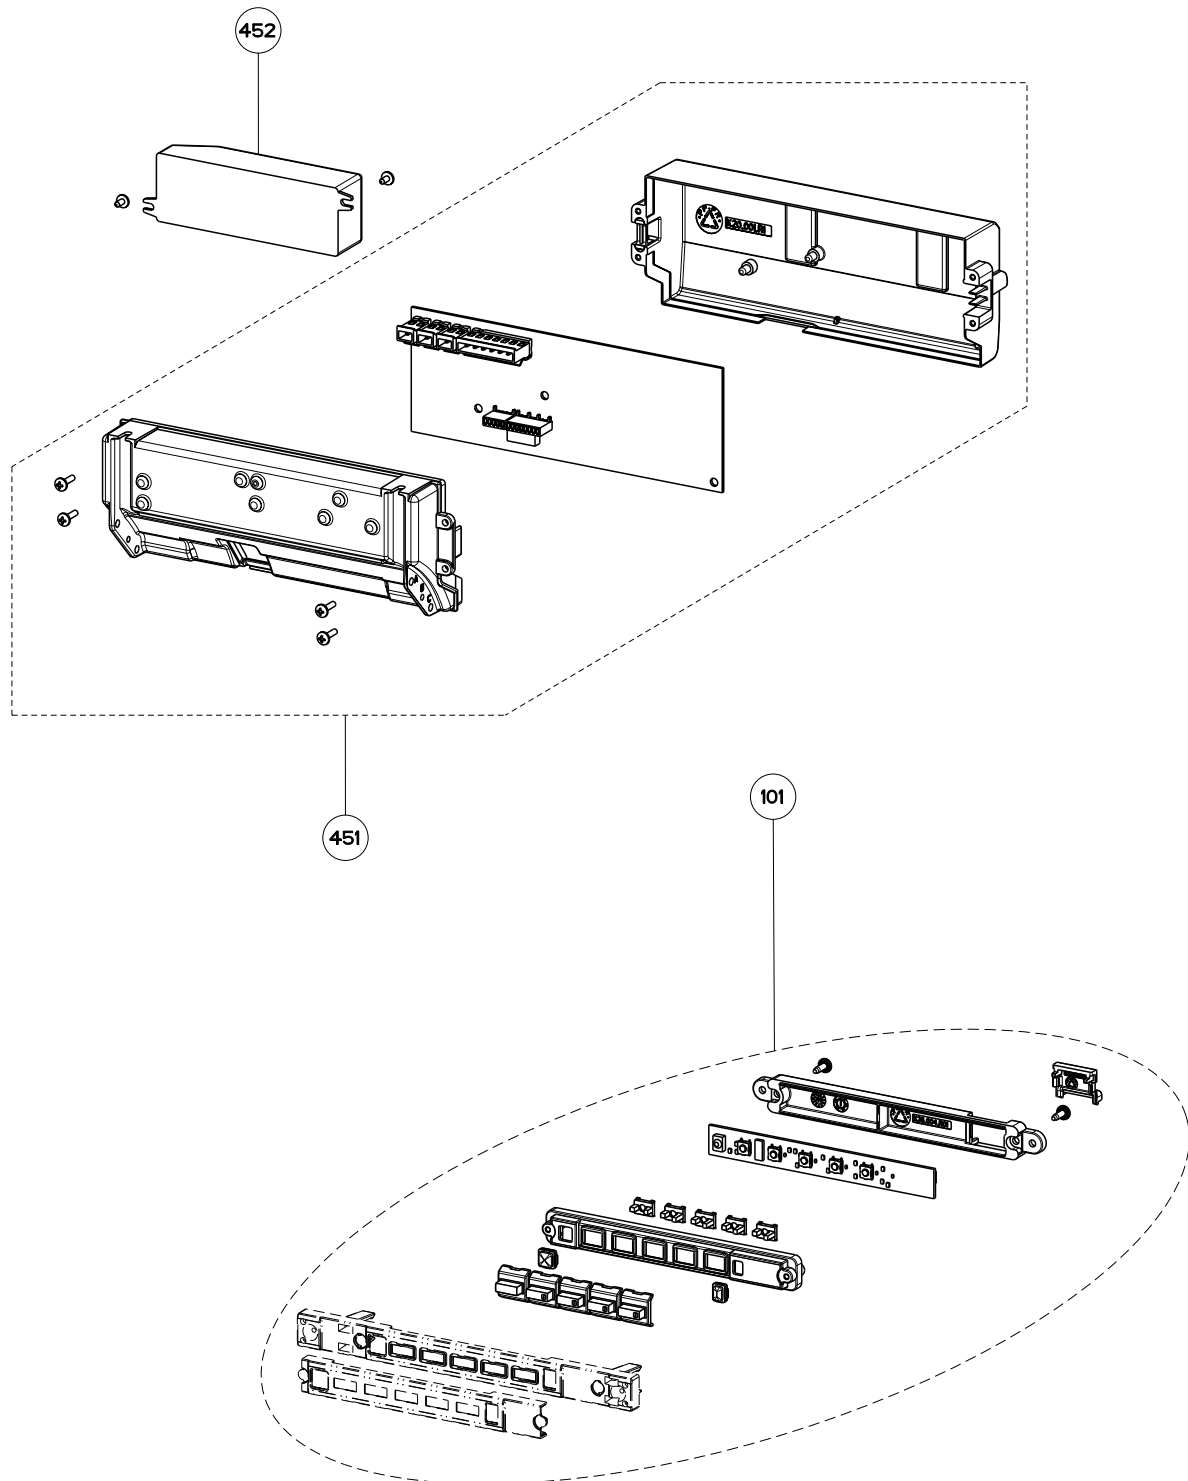

CHLOE

body components

	Model Number	CHLO28BK600	CHLO28GR600	
Key	Description	28 Black Matte	28 Gray Matte	Qty Req.
6	Damper	133.0055.994	133.0055.994	1
8	Panel Magnets	133.0203.760	133.0203.760	2
11	Panel Hinges	133.0055.984	133.0055.984	1
13	Grease Filters	133.0056.291	133.0056.291	2
14	EMC Filter	133.0312.535	133.0312.535	1

CHLOE

electric components

	Model Number	CHLO28BK600	CHLO28GR600	
Key	Description	28 Black Matte	28 Gray Matte	Qty Req.
101	Switch Control Kit	133.0500.334	133.0500.334	1
451	Control Board	133.0527.960	133.0527.960	1
452	Transformer	133.0171.826	133.0171.826	1

CHLOE

motor components

	Model Number	CHLO28BK600	CHLO28GR600	
Key	Description	28 Black Matte	28 Gray Matte	Qty Req.
302	Impeller Kit	133.0052.799	133.0052.799	1
305	Rubber Motor Mount	133.0051.604	133.0051.604	1
312	Capacitor	133.0060.648	133.0060.648	1
399	Motor Kit	133.0052.798	133.0052.798	1