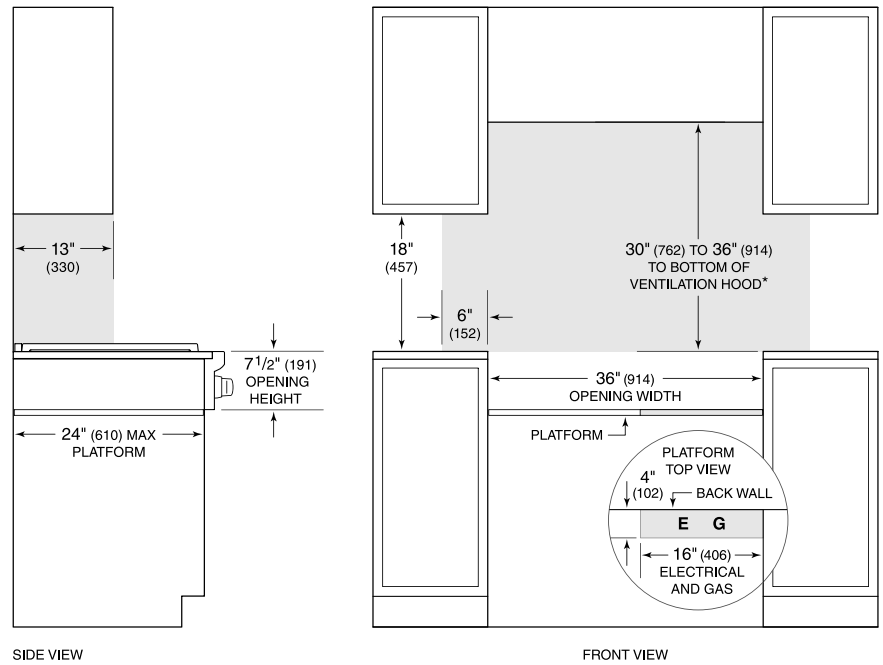

STANDARD INSTALLATION

SIDE VIEW

FRONT VIEW

*Without ventilation hood, 36" (914) minimum clearance countertop to combustible materials, 44" (118) for charbroiler.

Electrical and gas supply located through bottom of platform.

For island installation, 12" (305) minimum clearance back of range to combustible rear wall above countertop.