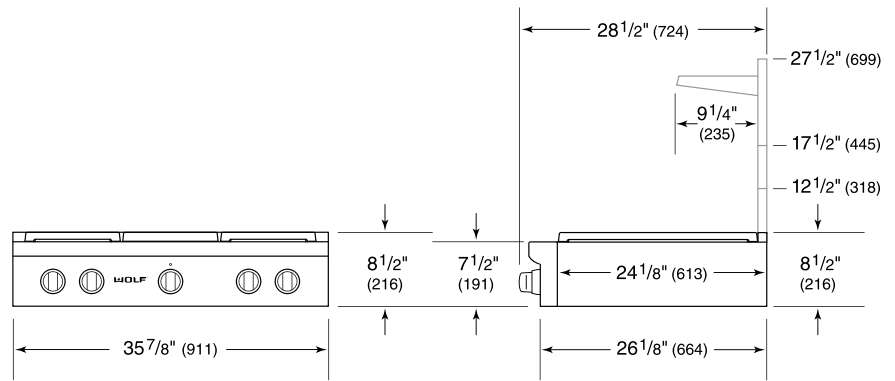

DIMENSIONS