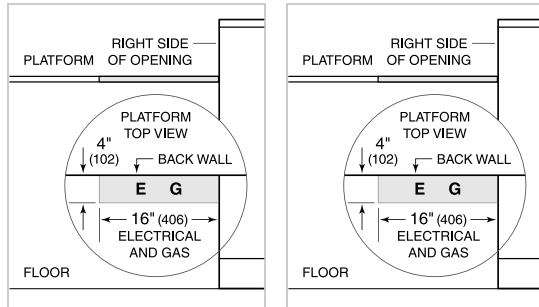

PRODUCT SPECIFICATIONS

Model	SRT364C
Dimensions	35 7/8"W x 8 1/2"H x 28 1/2"D
Weight	220 lbs
Electrical Supply	110/120 VAC, 60 Hz
Electrical Service	15 amp dedicated circuit
Gas Supply	3/4" ID line
Gas Inlet	1/2" NPT female
Receptacle	3-prong grounding-type

ELECTRICAL

GAS

NOTE: Dimensions in parenthesis are in millimeters unless otherwise specified