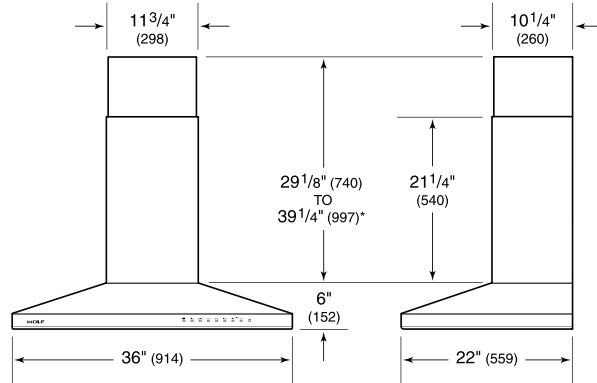

BLOWER OPTIONS

- 300 CFM Internal
- 600 CFM Internal
- 600 CFM Inline
- 600 CFM Remote
- 1200 CFM Remote

PRODUCT SPECIFICATIONS

Model	VW36S
Dimensions	36"W x 6"H x 22"D
Weight	100 lbs
Electrical Supply	110/120 VAC, 60 Hz
Electrical Service	15 amp dedicated circuit
Discharge Location	Vertical
Discharge Dimensions	6" Round
Bottom of Hood to Countertop	24" to 36"
Receptacle	3-prong grounding-type

ELECTRICAL

NOTE: Dimensions in parenthesis are in millimeters unless otherwise specified

DIMENSIONS

*49 1/8" (1248) to 59 1/4" (1505) with accessory flue extension.