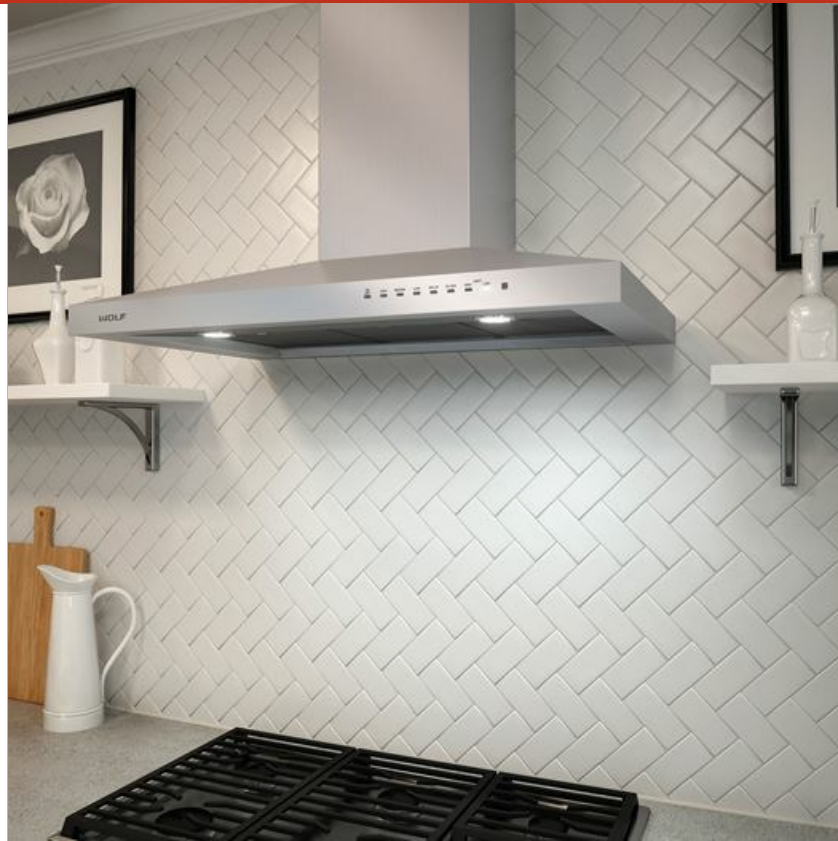

VW36S

FEATURES

- Heavy-gauge stainless steel
- Powerful blower options
- LED lights with two brightness settings
- Front-mounted electronic controls
- Dishwasher-safe filters
- Telescoping chimney reaches standard ceiling heights
- Rigorously tested in our U.S. manufacturing facilities for decades of use
- Exceptional 24/7 support from our Customer Care team in Madison

ACCESSORIES

- Backsplash
- Flue Extension
- Make-Up Air Damper
- Recirculating Filter
- Recirculating Kit
- Remote Control
- Inline Blowers
- Internal Blowers
- Remote Blowers

Accessories available through an authorized dealer.
For local dealer information, visit subzero-wolf.com/locator.