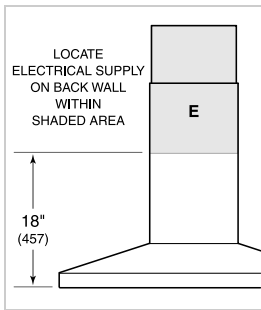

BLOWER OPTIONS

- 300 CFM Internal
- 600 CFM Internal
- 600 CFM Inline
- 600 CFM Remote
- 1200 CFM Remote

PRODUCT SPECIFICATIONS

Model	VW36S
Dimensions	36"W x 6"H x 22"D
Weight	100 lbs
Electrical Supply	110/120 VAC, 60 Hz
Electrical Service	15 amp dedicated circuit
Discharge Location	Vertical
Discharge Dimensions	6" Round
Bottom of Hood to Countertop	24" to 36"
Receptacle	3-prong grounding-type

ELECTRICAL

NOTE: Dimensions in parenthesis are in millimeters unless otherwise specified

DIMENSIONS

*49 1/8" (1248) to 59 1/4" (1505) with accessory flue extension.