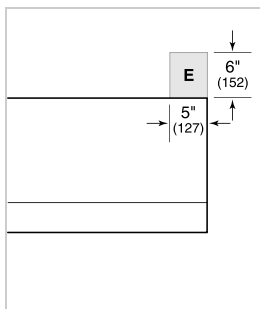

PRODUCT SPECIFICATIONS

Model	PW302718
Dimensions	30"W x 18"H x 27"D
Weight	69 lbs
Electrical Supply	110/120 VAC, 60 Hz
Electrical Service	15 amp dedicated circuit
Discharge Location	Vertical or Horizontal
Discharge Dimensions	10" Round
Bottom of Hood to Countertop	30" to 36"

ELECTRICAL

NOTE: Dimensions in parenthesis are in millimeters unless otherwise specified

DIMENSIONS