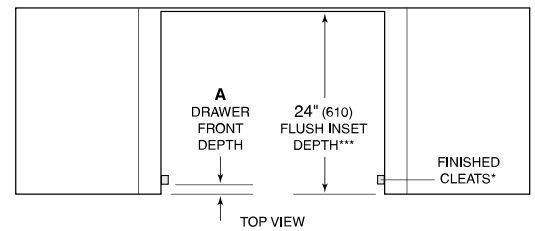

30" L SERIES

30" INTEGRATED

PRODUCT SPECIFICATIONS

Model	WWD30
Dimensions	29 7/8"W x 10 3/8"H x 22 3/4"D
Capacity	1.6 cu. ft.
Weight	100 lbs
Electrical Supply	120 VAC, 60 Hz
Electrical Service	15 amp dedicated circuit
Power Cord Length	3 Feet
Receptacle	3-prong grounding-type

ELECTRICAL

INSTALLATION WITH FRONT PANEL Accessory front panels may affect overall product dimensions and opening dimensions. Refer to [Reveal](http://subzero-wolf.com/reveal) for more information: subzero-wolf.com/reveal

NOTE: Dimensions in parenthesis are in millimeters unless otherwise specified

DIMENSIONS

FLUSH INSTALLATION

SIDE VIEW

FRONT VIEW

*Will be visible and should be finished to match cabinetry.

**Dimension provides minimum reveals.