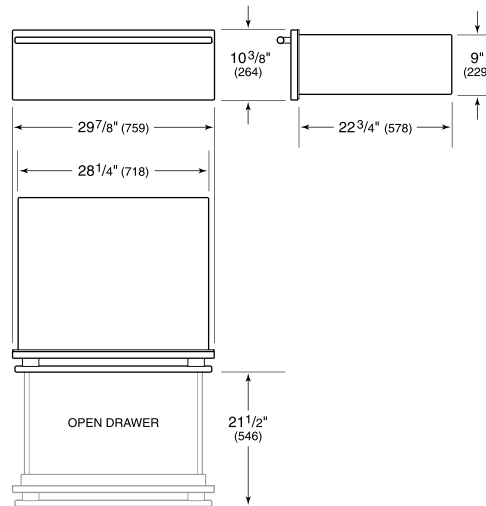

30" L SERIES

30" INTEGRATED

PRODUCT SPECIFICATIONS

Model	WWD30
Dimensions	29 7/8"W x 10 3/8"H x 22 3/4"D
Capacity	1.6 cu. ft.
Weight	100 lbs
Electrical Supply	120 VAC, 60 Hz
Electrical Service	15 amp dedicated circuit
Power Cord Length	3 Feet
Receptacle	3-prong grounding-type

ELECTRICAL

INSTALLATION WITH FRONT PANEL Accessory front panels may affect overall product dimensions and opening dimensions. Refer to [Reveal](http://subzero-wolf.com/reveal) for more information: subzero-wolf.com/reveal

NOTE: Dimensions in parenthesis are in millimeters unless otherwise specified

DIMENSIONS

FLUSH INSTALLATION

SIDE VIEW

FRONT VIEW

*Will be visible and should be finished to match cabinetry.

**Dimension provides minimum reveals.

***24 1/8" (613) for E series contemporary drawer front.

NOTE: Location of electrical supply within opening may require additional cabinet depth.