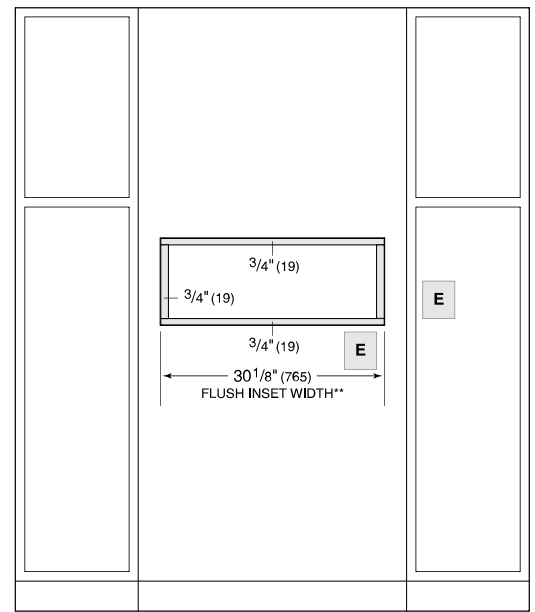

30" L SERIES

30" INTEGRATED

PRODUCT SPECIFICATIONS

Model	WWD30
Dimensions	29 7/8"W x 10 3/8"H x 22 3/4"D
Capacity	1.6 cu. ft.
Weight	100 lbs
Electrical Supply	120 VAC, 60 Hz
Electrical Service	15 amp dedicated circuit
Power Cord Length	3 Feet
Receptacle	3-prong grounding-type

ELECTRICAL

INSTALLATION WITH FRONT PANEL Accessory front panels may affect overall product dimensions and opening dimensions. Refer to [Reveal](http://subzero-wolf.com/reveal) for more information: subzero-wolf.com/reveal

NOTE: Dimensions in parenthesis are in millimeters unless otherwise specified

DIMENSIONS

FLUSH INSTALLATION

SIDE VIEW

FRONT VIEW

*Will be visible and should be finished to match cabinetry.

**Dimension provides minimum reveals.

***24 1/8" (613) for E series contemporary drawer front.

NOTE: Location of electrical supply within opening may require additional cabinet depth.