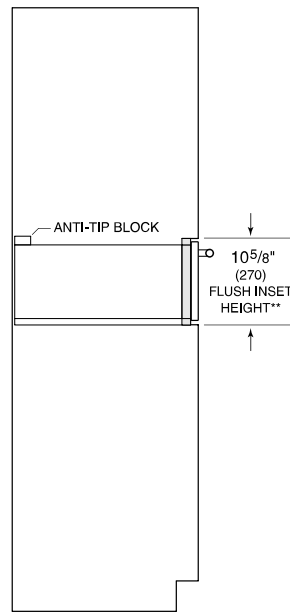

30" L SERIES

30" INTEGRATED

PRODUCT SPECIFICATIONS

Model	WWD30
Dimensions	29 7/8"W x 10 3/8"H x 22 3/4"D
Capacity	1.6 cu. ft.
Weight	100 lbs
Electrical Supply	120 VAC, 60 Hz
Electrical Service	15 amp dedicated circuit
Power Cord Length	3 Feet
Receptacle	3-prong grounding-type

ELECTRICAL

INSTALLATION WITH FRONT PANEL Accessory front panels may affect overall product dimensions and opening dimensions. Refer to [Reveal](http://subzero-wolf.com/reveal) for more information: subzero-wolf.com/reveal

NOTE: Dimensions in parenthesis are in millimeters unless otherwise specified

DIMENSIONS

FLUSH INSTALLATION

SIDE VIEW

FRONT VIEW

*Will be visible and should be finished to match cabinetry.

**Dimension provides minimum reveals.

***24 1/8" (613) for E series contemporary drawer front.

NOTE: Location of electrical supply within opening may require additional cabinet depth.