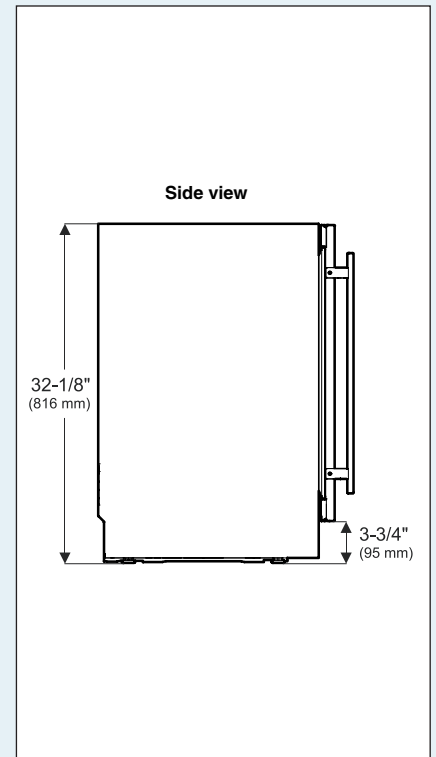

Outdoor Beverage/Wine Cooler

RO 510

LED

Telescopic Rails

ADA Compliant

Sound rating dB(A)**	39
Total capacity cu.ft. (l)	3.7 (104)
Max. No. of Bordeaux bottles (0.75 l)	–
Number of shelves	4
Shelves on telescopic rails	1
Shelf material	glass
Electronic control	MagicEye with digital temp. display, touch electronic
Temperature range °F (°C)	+36°F to +68°F (+2°C to +20°C)
Temperature zones	1
Interior light	LED interior lighting
Door alarm	acoustic
Safety thermostat	yes
Activated Charcoal filter	yes
Door type	Full door
Integrated lock	yes
Door hinges	right, reversible
Product dimensions (H/W/D) in. (cm)	32 1/4" / 23 9/16" / 22 3/4" (81.8/59.7/57.7)
Cut out dimensions (H/W/D) in. (cm)	32 5/16"-34 5/16" / 23 5/8" / 21 11/16" (82-87/60/55)
Net weight lbs. (kg)	112.4 (51.0)
Voltage V/Hz	115/60

Appliance Dimensions

Height when adjustable feet have been screwed in as far as they will go.

Delivery status = feet approx. 1/8" unscrewed.

Maximum height adjustment = 2" (51 mm)

Dimensions Of Appliance Door