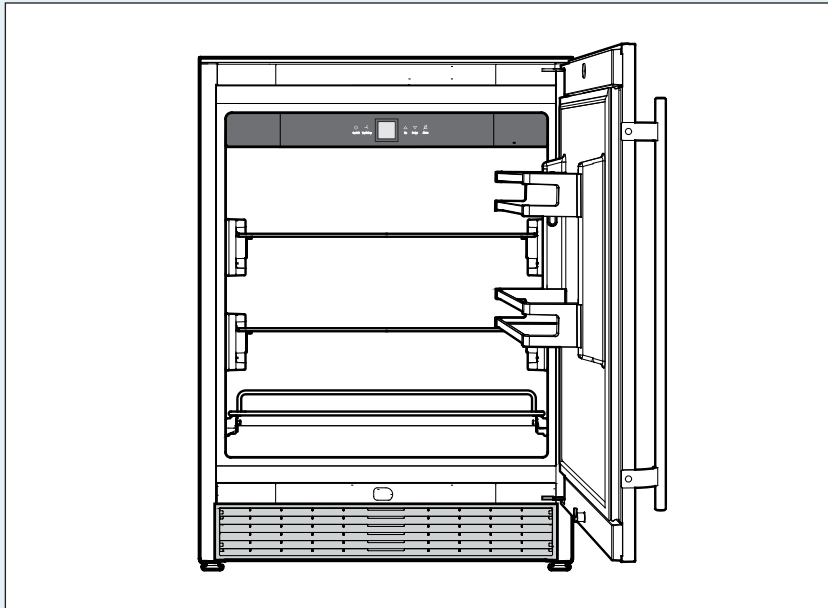

Outdoor Refrigerator