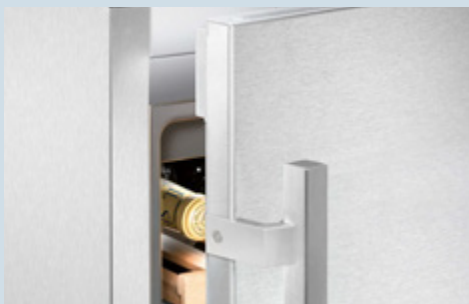

The temperature of the **RO 510** can be set between 36°F and 68°F for a variety of uses. This outdoor appliance includes three glass shelves with stainless steel trim for flexible storage, including a versatile split shelf for storing taller items, and two door racks (one adjustable). This model is perfect for outdoor entertaining, operating perfectly in ambient temperatures from 50°F to 109°F. Because of its sophisticated stainless steel look, the RO 510 can also be used indoors within a kitchen or bar for added convenience.

Outdoor Beverage/Wine Cooler

RO 510

LED

Telescopic Rails

ADA Compliant

Sound rating dB(A)**	39
Total capacity cu.ft. (l)	3.7 (104)
Max. No. of Bordeaux bottles (0.75 l)	–
Number of shelves	4
Shelves on telescopic rails	1
Shelf material	glass
Electronic control	MagicEye with digital temp. display, touch electronic
Temperature range °F (°C)	+36°F to +68°F (+2°C to +20°C)
Temperature zones	1
Interior light	LED interior lighting
Door alarm	acoustic
Safety thermostat	yes
Activated Charcoal filter	yes
Door type	Full door
Integrated lock	yes
Door hinges	right, reversible
Product dimensions (H/W/D) in. (cm)	32 1/4" / 23 9/16" / 22 3/4" (81.8/59.7/57.7)
Cut out dimensions (H/W/D) in. (cm)	32 5/16"-34 5/16" / 23 5/8" / 21 11/16" (82-87/60/55)
Net weight lbs. (kg)	112.4 (51.0)
Voltage V/Hz	115/60

LED

LED Lighting: The energy efficient LED ceiling light not only emits virtually no heat to cast a cool glow to give a pleasing ambient light inside the appliance as well as the room.

Storage shelves: This unit offers flexible storage options thanks to two glass shelves, a convenient split shelf for storing taller items, and a pull-out metal rack.

Integrated Lock: A sturdy lock protects your fine wine collection.

Alarm: Liebherr wine cabinets are equipped with a trustworthy alarm system which alerts the owner if the door has been left open, or if there are temperature changes.