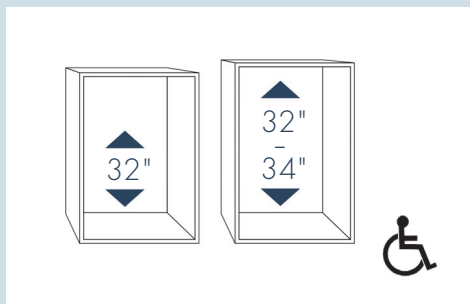

ADA Compliant: The Americans with Disabilities Act (ADA) establishes guidelines for consumer products to make them accessible to people with disabilities. Liebherr ADA compliant refrigerators allow one handed operation, fit below a 34" countertop and have controls that are positioned no higher than 48" above point of installation.