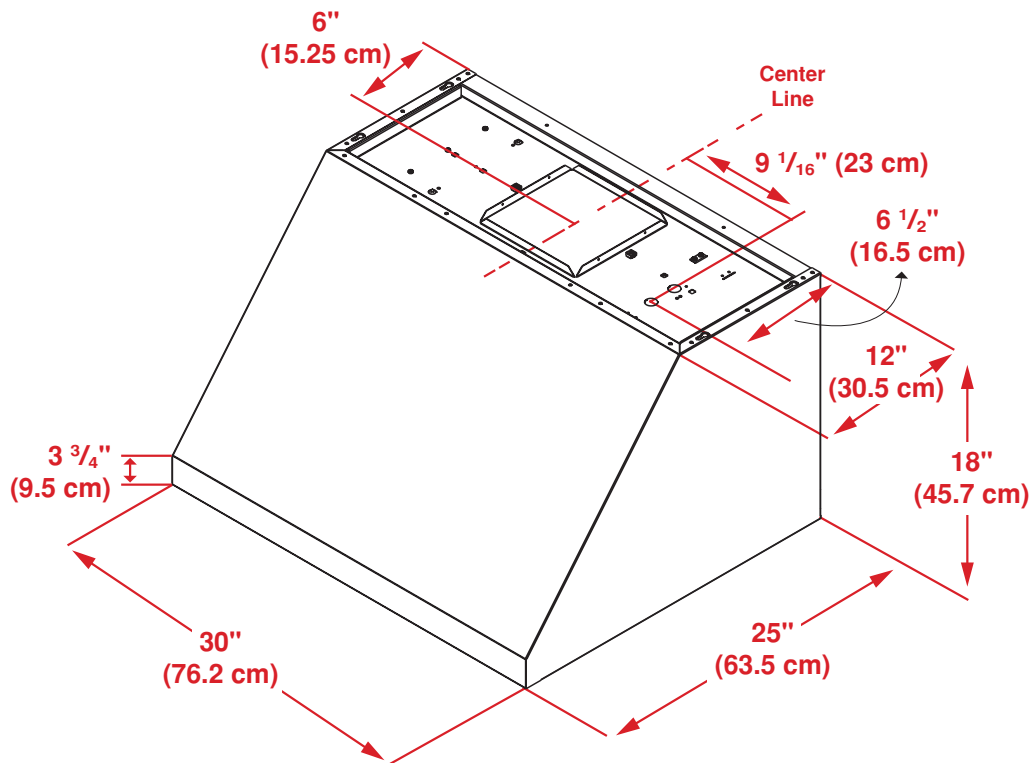

NOTE TO THE INSTALLER: All height, width and depth dimensions are shown in inches (as well as metric). Beko US Inc. reserves the absolute and unrestricted right to change product materials and specifications, at any time, without notice. Please visit our website www.beko.us or call 888 352 2356 to verify the latest specifications with final dimensional data and other details prior to installation and making a cutout. Applicable product limited warranty information may be found in accompanying product materials or you may contact your account manager for further details. Proper installation is the responsibility of the installer. Product failure due to improper installation is not covered under the Limited Warranty.

IN HARMONY WITH NATURE, YOUR LIFE, AND YOU