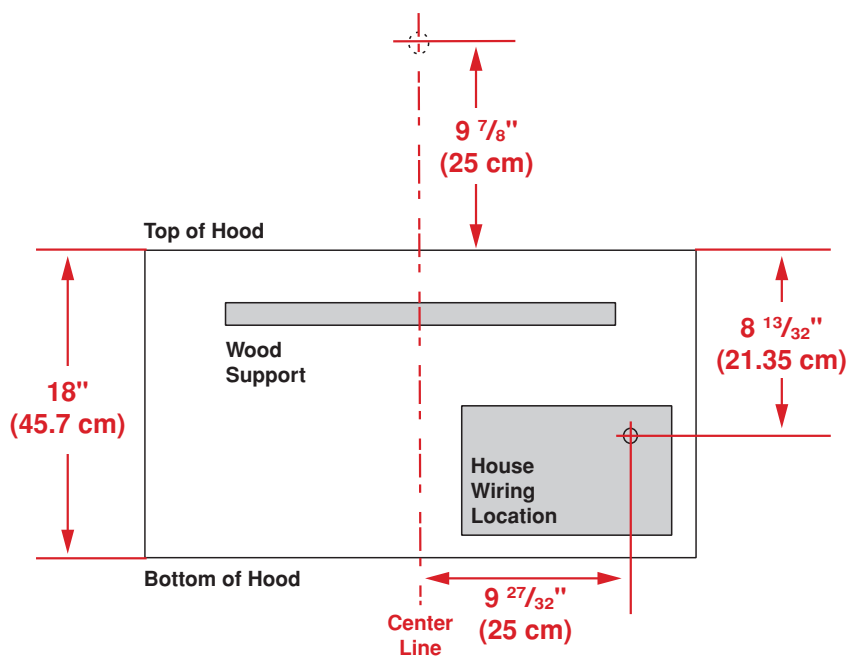

NOTE TO THE INSTALLER: All height, width and depth dimensions are shown in inches (as well as metric). Beko US Inc. reserves the absolute and unrestricted right to change product materials and specifications, at any time, without notice. Please visit our website www.beko.us or call 888 352 2356 to verify the latest specifications with final dimensional data and other details prior to installation and making a cutout. Applicable product limited warranty information may be found in accompanying product materials or you may contact your account manager for further details. Proper installation is the responsibility of the installer. Product failure due to improper installation is not covered under the Limited Warranty.

IN HARMONY WITH NATURE, YOUR LIFE, AND YOU