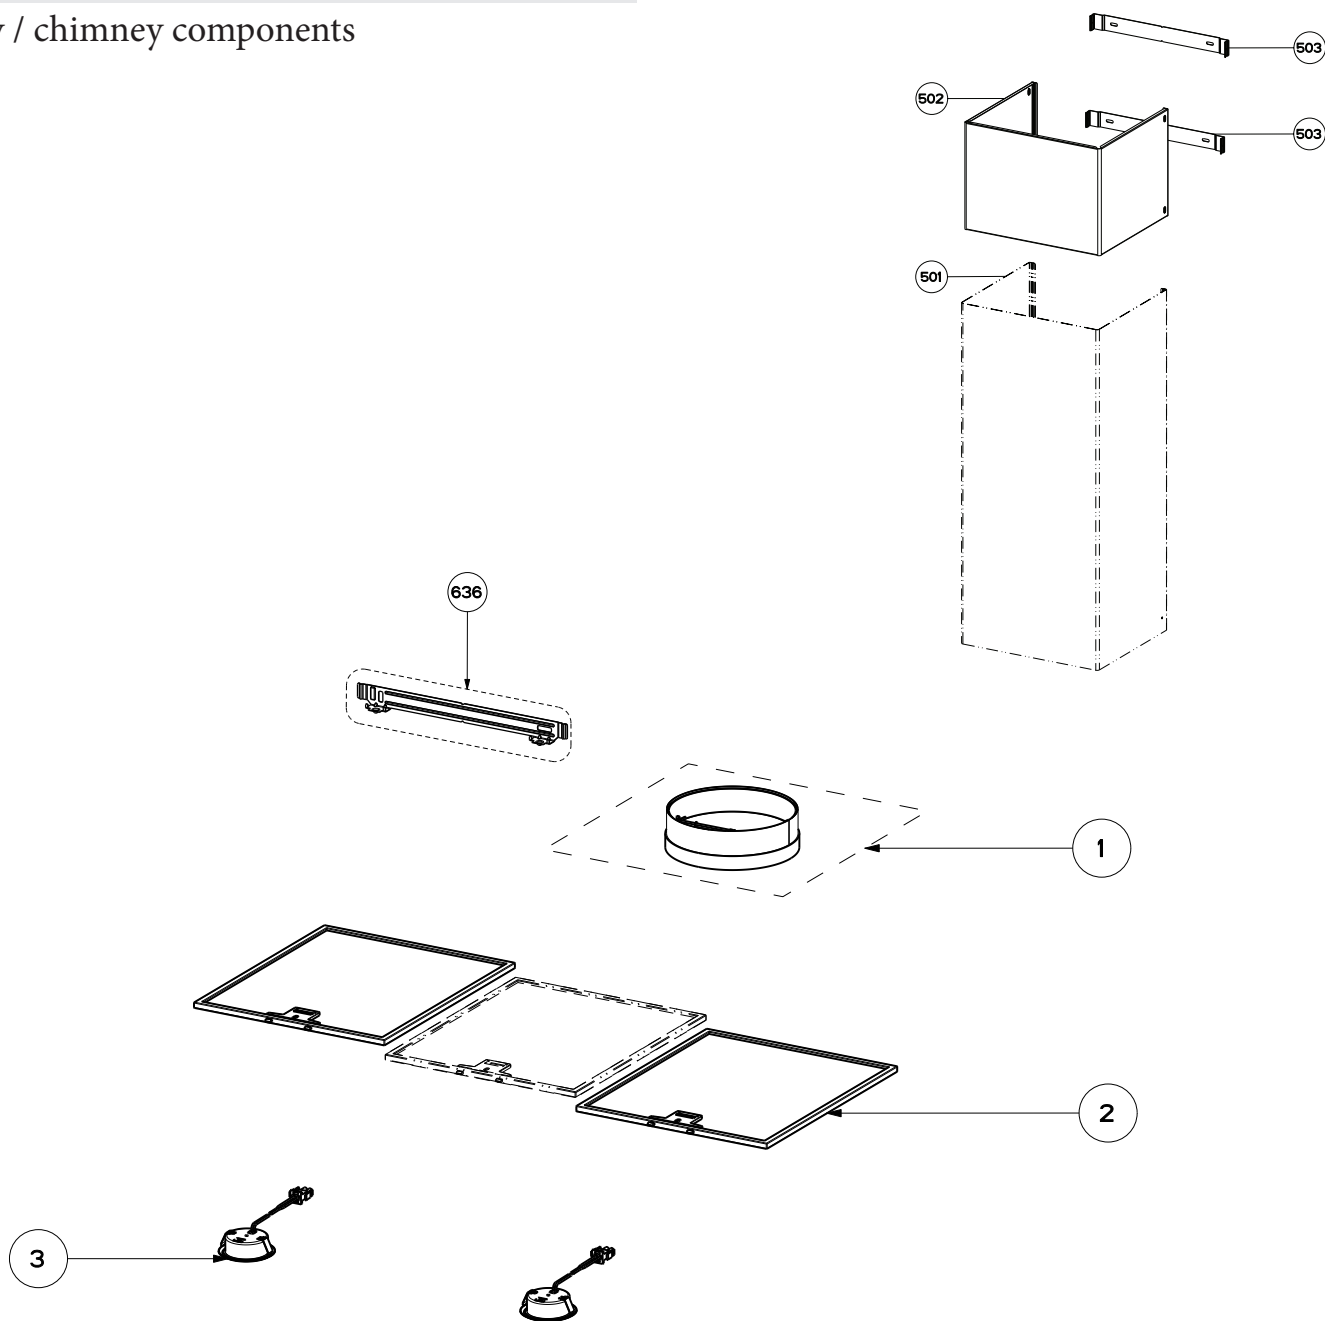

BELLA

body / chimney components

	Model Number	BELA30SS600-B	BELA36SS600-B	
Key	Description	30 Stainless	36 Stainless	Qty Req.
1	Damper	133.0055.994	133.0055.994	1
2	Grease Filter	133.0250.762	133.0173.215	2 (30"), 3 (36")
3	Led Bulbs	133.0289.829	133.0289.829	2
501	Lower Chimney	133.0057.242	133.0057.242	1
502	Upper Chimney	133.0464.730	133.0464.730	1
503	Chimney Brackets	133.0046.952	133.0046.952	1
636	Canopy wall Bracket	133.0200.466	133.0200.466	1

BELLA

switch components

	Model Number	BELA30SS600-B	BELA36SS600-B	
Key	Description	30 Stainless	36 Stainless	Qty Req.
199	Control Panel Board	133.0312.372	133.0312.372	1
451	Mother Board	133.0455.790	133.0455.790	1
452	Transformer	133.0299.377	133.0299.377	1

BELLA

motor components

	Model Number	BELA30SS600-B	BELA36SS600-B	
Key	Description	30 Stainless	36 Stainless	Qty Req.
302	Impeller	133.0151.809	133.0151.809	1
303	Capacitor 25 MF	133.0060.648	133.0060.648	1
305	Motor Rubber Kit	133.0051.604	133.0051.604	1
312	Power Cord	133.0381.468	133.0381.468	1
399	Motor	133.0396.005	133.0396.005	1