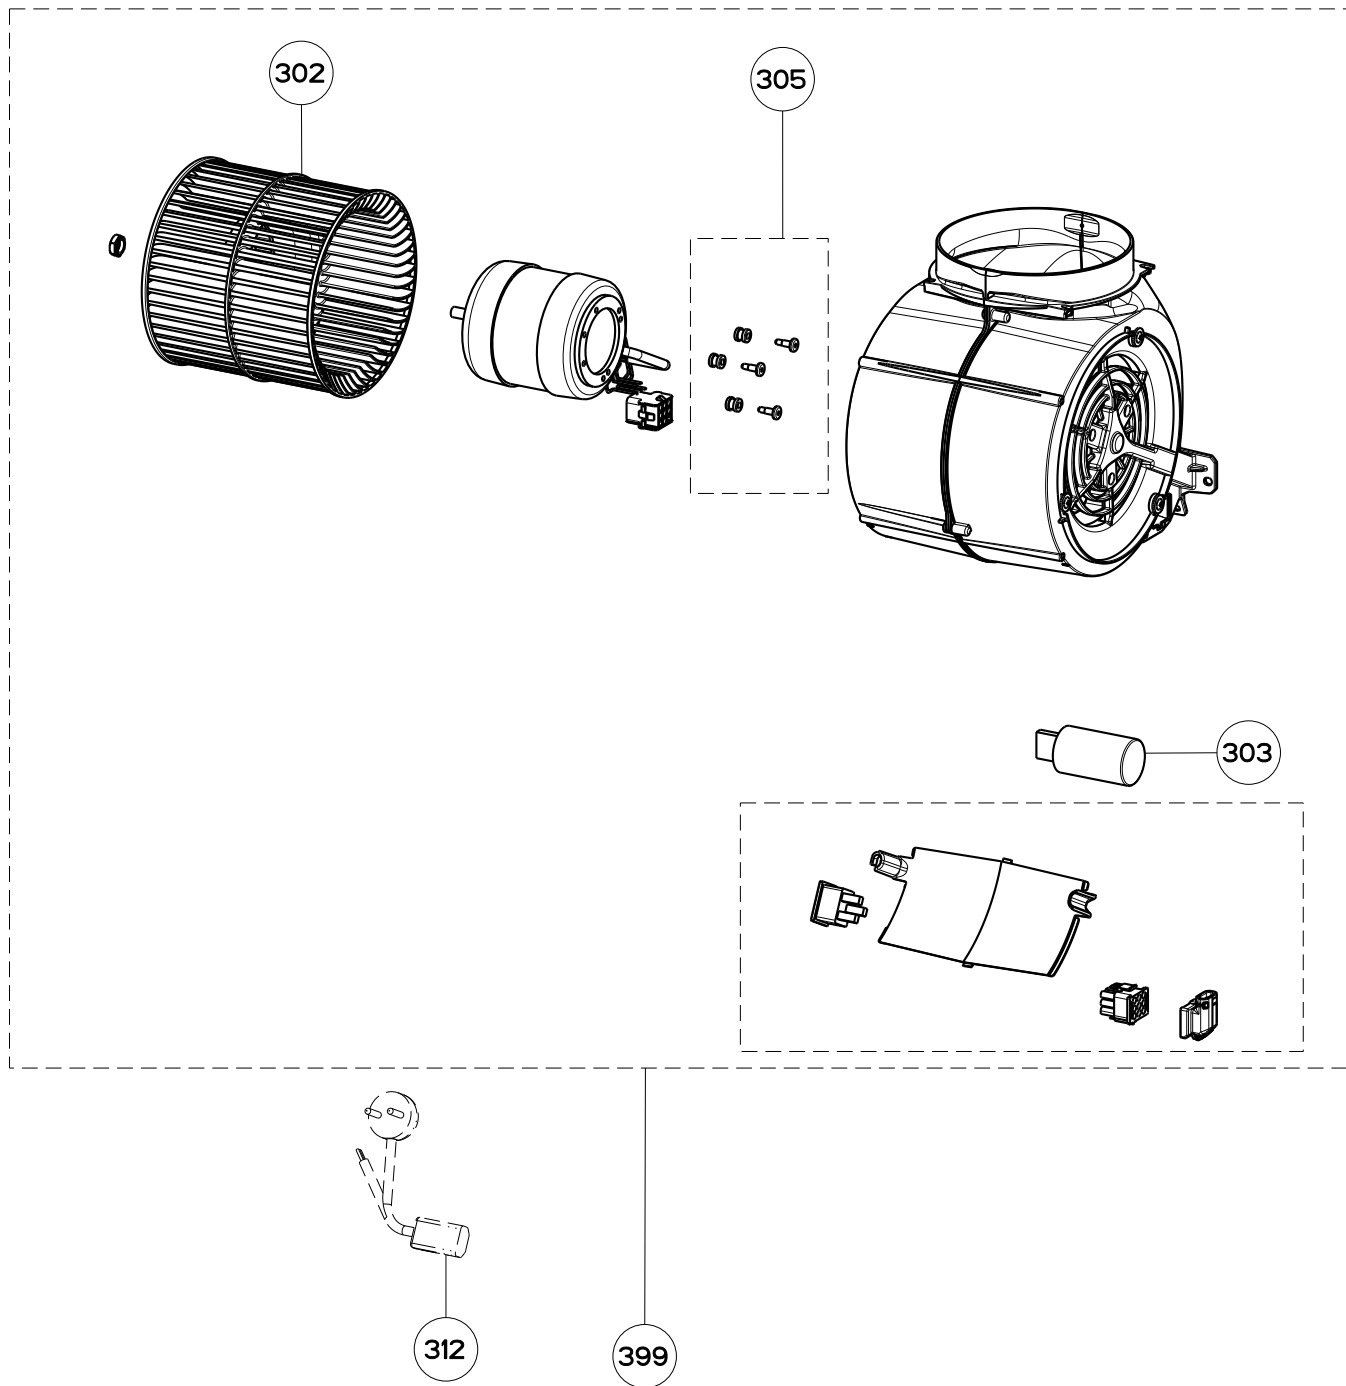

BELLA

body / chimney components

	Model Number	BELA30SS600-B	BELA36SS600-B	
Key	Description	30 Stainless	36 Stainless	Qty Req.
1	Damper	133.0055.994	133.0055.994	1
2	Grease Filter	133.0250.762	133.0173.215	2 (30"), 3 (36")
3	Led Bulbs	133.0289.829	133.0289.829	2
501	Lower Chimney	133.0057.242	133.0057.242	1
502	Upper Chimney	133.0464.730	133.0464.730	1
503	Chimney Brackets	133.0046.952	133.0046.952	1
636	Canopy wall Bracket	133.0200.466	133.0200.466	1

BELLA

switch components

	Model Number	BELA30SS600-B	BELA36SS600-B	
Key	Description	30 Stainless	36 Stainless	Qty Req.
199	Control Panel Board	133.0312.372	133.0312.372	1
451	Mother Board	133.0455.790	133.0455.790	1
452	Transformer	133.0299.377	133.0299.377	1

BELLA

motor components

	Model Number	BELA30SS600-B	BELA36SS600-B	
Key	Description	30 Stainless	36 Stainless	Qty Req.
302	Impeller	133.0151.809	133.0151.809	1
303	Capacitor 25 MF	133.0060.648	133.0060.648	1
305	Motor Rubber Kit	133.0051.604	133.0051.604	1
312	Power Cord	133.0381.468	133.0381.468	1
399	Motor	133.0396.005	133.0396.005	1