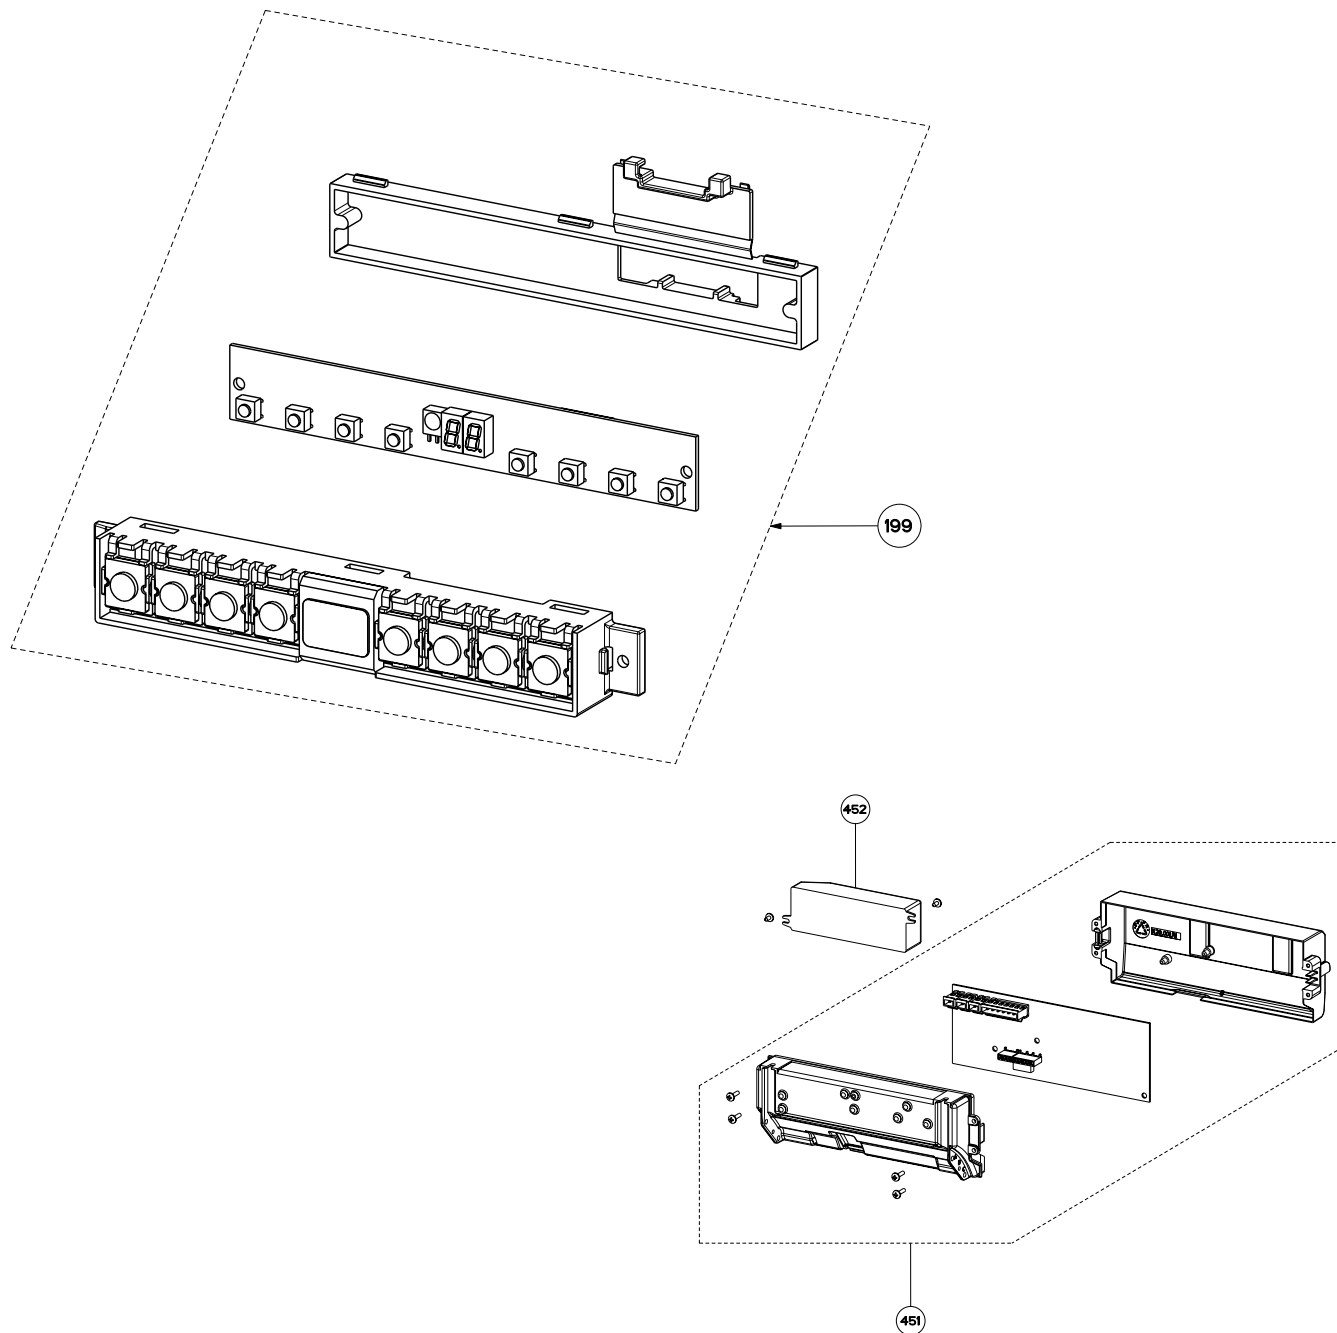

BELLA

body / chimney components

	Model Number	BELA30SS600-B	BELA36SS600-B	
Key	Description	30 Stainless	36 Stainless	Qty Req.
1	Damper	133.0055.994	133.0055.994	1
2	Grease Filter	133.0250.762	133.0173.215	2 (30"), 3 (36")
3	Led Bulbs	133.0289.829	133.0289.829	2
501	Lower Chimney	133.0057.242	133.0057.242	1
502	Upper Chimney	133.0464.730	133.0464.730	1
503	Chimney Brackets	133.0046.952	133.0046.952	1
636	Canopy wall Bracket	133.0200.466	133.0200.466	1

BELLA

switch components

	Model Number	BELA30SS600-B	BELA36SS600-B	
Key	Description	30 Stainless	36 Stainless	Qty Req.
199	Control Panel Board	133.0312.372	133.0312.372	1
451	Mother Board	133.0455.790	133.0455.790	1
452	Transformer	133.0299.377	133.0299.377	1

BELLA

motor components

	Model Number	BELA30SS600-B	BELA36SS600-B	
Key	Description	30 Stainless	36 Stainless	Qty Req.
302	Impeller	133.0151.809	133.0151.809	1
303	Capacitor 25 MF	133.0060.648	133.0060.648	1
305	Motor Rubber Kit	133.0051.604	133.0051.604	1
312	Power Cord	133.0381.468	133.0381.468	1
399	Motor	133.0396.005	133.0396.005	1