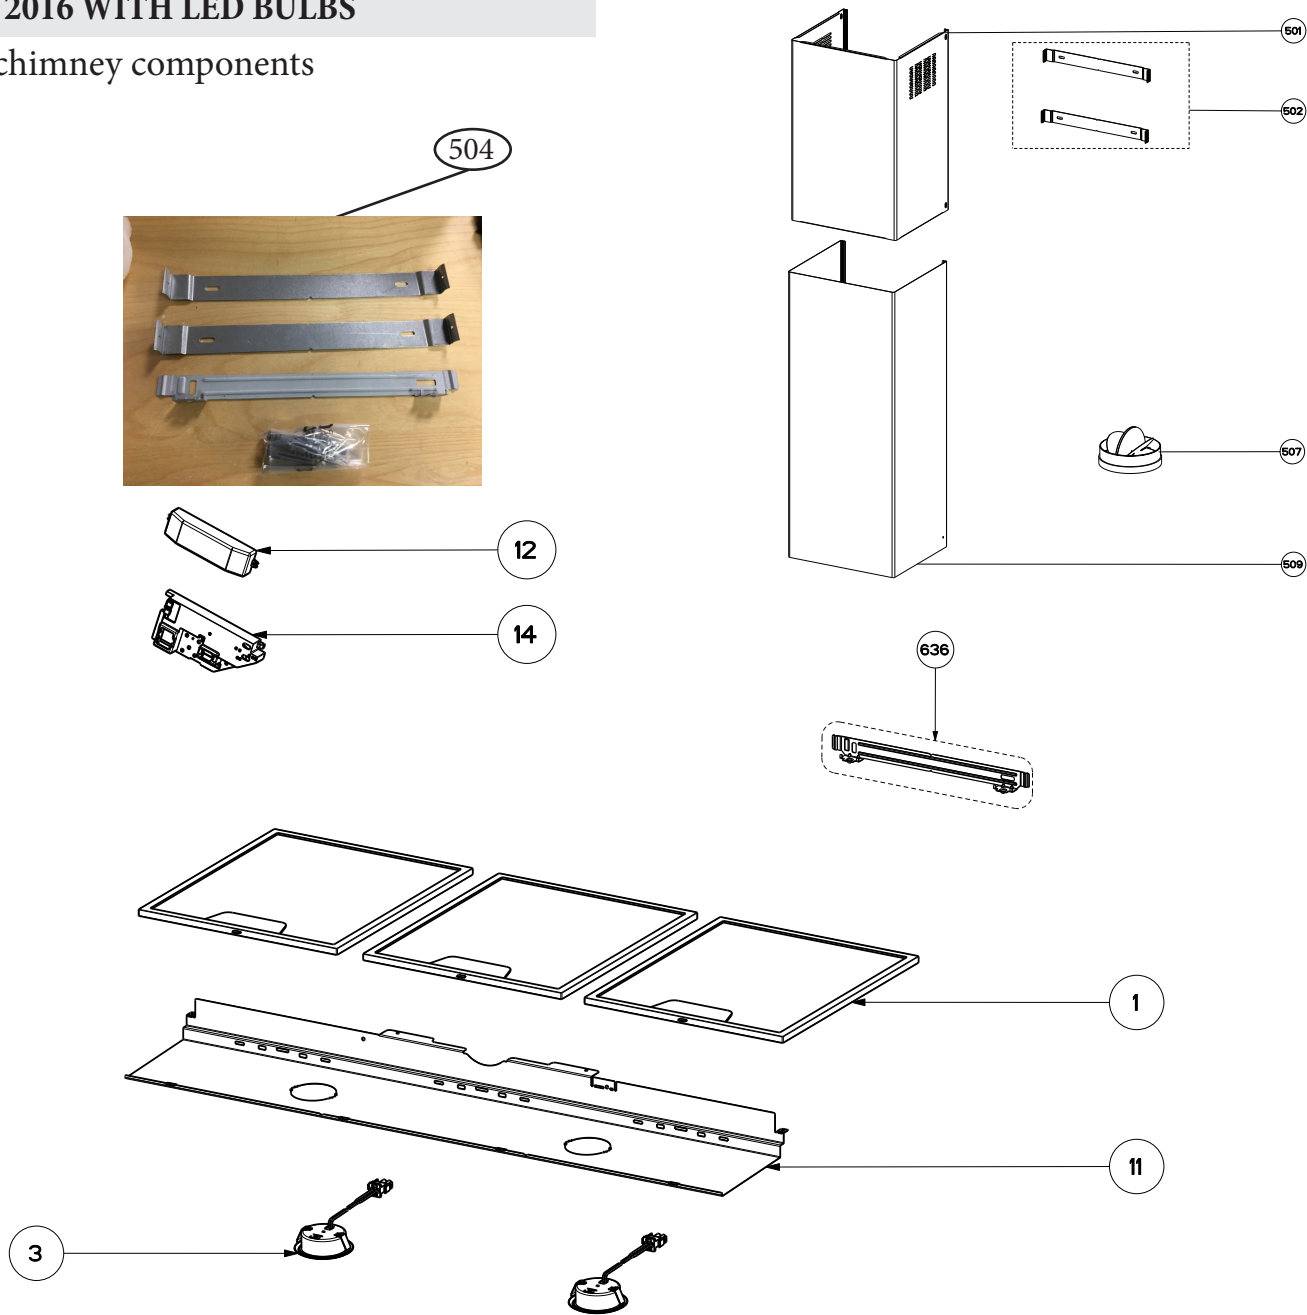

# STILO 2016 WITH LED BULBS

body / chimney components

	Model Number	STIL24SS600-B	STIL30SS600-B	STIL36SS600-B	STIL48SS600-B	STIL30SS300-B	STIL36SS300-B	
Key	Description	24 Stainless	30 Stainless	36 Stainless	48 Stainless	30 Stainless	36 Stainless	Qty Req.
1	Grease Filters	133.0181.884	133.0381.635	133.0181.884	133.0181.884	133.0381.635	133.0181.884	2 (24,30), 3 (36), 4 (48)
3	LED Lights	133.0289.829	133.0289.829	133.0289.829	133.0289.829	133.0289.829	133.0289.829	2 (24,30,36), 3 (48)
11	Lamp Support	133.0182.374	133.0182.375	133.0182.376	133.0182.377	1133.0182.375	133.0182.376	1
12	Transformer	133.0299.377	133.0299.377	133.0299.377	133.0299.377	133.0299.377	133.0299.377	1
14	Transformer Support	133.0182.439	133.0182.439	133.0182.439	133.0182.439	133.0182.439	133.0182.439	1
501	Upper Chimney	133.0433.856	133.0433.856	133.0433.856	133.0433.856	133.0433.856	133.0433.856	1
502	Chimney Brackets	133.0046.952	133.0046.952	133.0046.952	133.0046.952	133.0046.952	133.0046.952	1
504	Hardware kit	133.0474.335	133.0474.335	133.0474.335	133.0474.335	133.0474.335	133.0474.335	1
507	Damper	133.0055.994	133.0055.994	133.0055.994	133.0055.994	133.0055.994	133.0055.994	1
509	Lower Chimney	133.0326.976	133.0326.976	133.0326.976	133.0326.976	133.0326.976	133.0326.976	1
636	Canopy wall Bracket	133.0200.466	133.0200.466	133.0200.466	133.0200.466	133.0200.466	133.0200.466	1

# STILO 2016 WITH LED BULBS

switch components

	Model Number	STIL24SS600-B	STIL30SS600-B	STIL36SS600-B	STIL48SS600-B	STIL30SS300-B	STIL36SS300-B	
Key	Description	24 Stainless	30 Stainless	36 Stainless	48 Stainless	30 Stainless	36 Stainless	Qty Req.
101	Button Kit	133.0380.478	133.0380.478	133.0380.478	133.0380.478	133.0380.478	133.0380.478	1
190	Control board kit	133.0440.939	133.0440.939	133.0440.939	133.0440.939	133.0440.939	133.0440.939	1