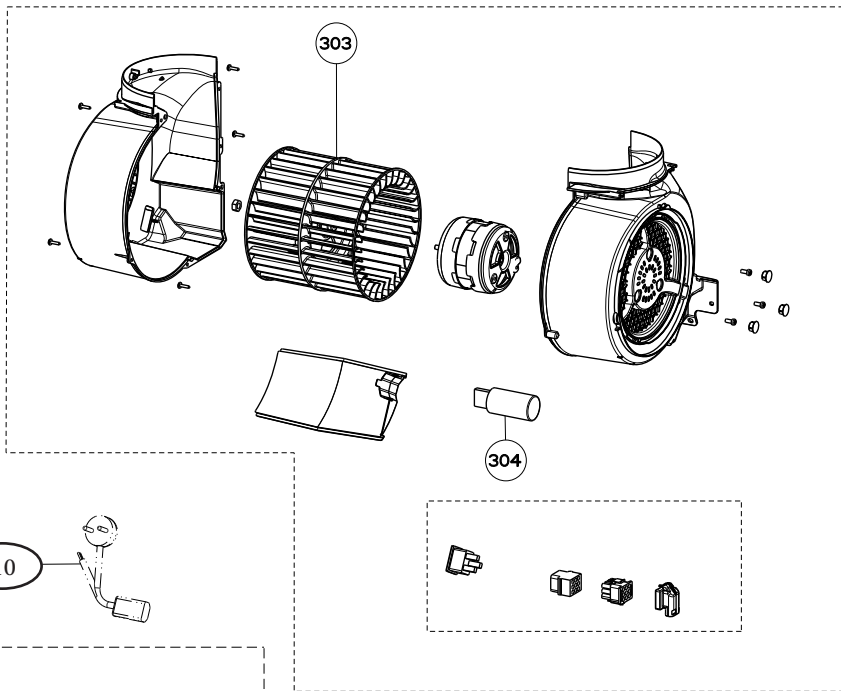

STILO 2016 WITH LED BULBS

motor components

300 CFM MOTOR