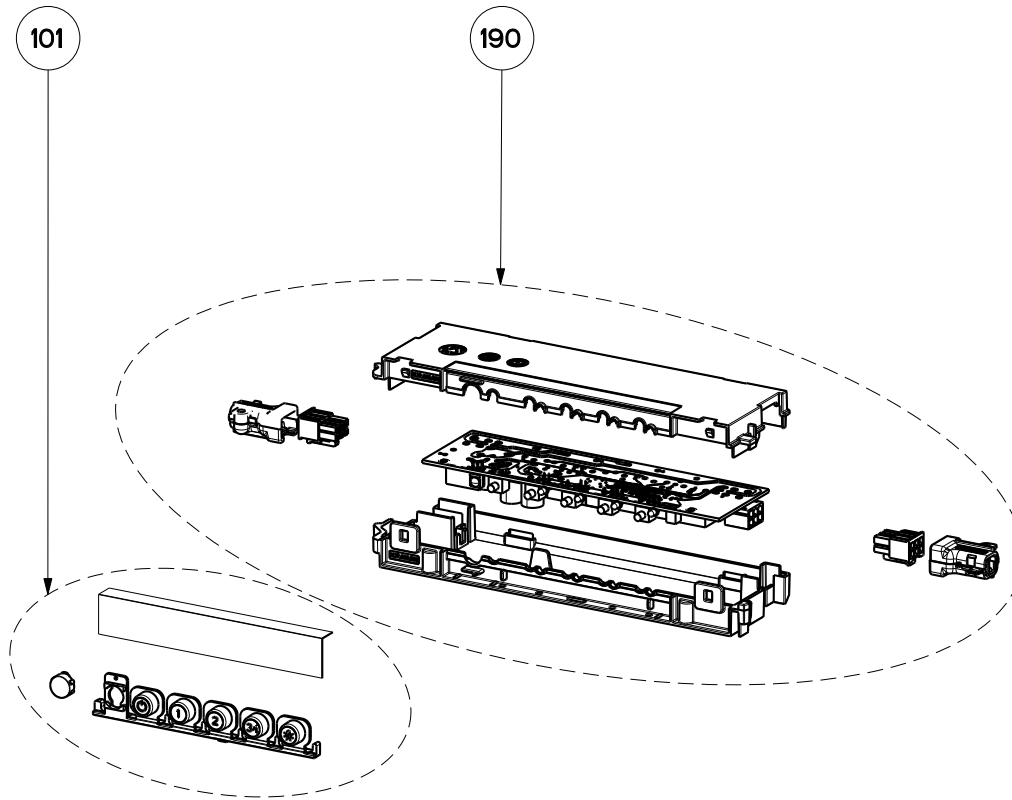

# STILO 2016 WITH LED BULBS

body / chimney components

	Model Number	STIL24SS600-B	STIL30SS600-B	STIL36SS600-B	STIL48SS600-B	STIL30SS300-B	STIL36SS300-B	
Key	Description	24 Stainless	30 Stainless	36 Stainless	48 Stainless	30 Stainless	36 Stainless	Qty Req.
1	Grease Filters	133.0181.884	133.0381.635	133.0181.884	133.0181.884	133.0381.635	133.0181.884	2 (24,30), 3 (36), 4 (48)
3	LED Lights	133.0289.829	133.0289.829	133.0289.829	133.0289.829	133.0289.829	133.0289.829	2 (24,30,36), 3 (48)
11	Lamp Support	133.0182.374	133.0182.375	133.0182.376	133.0182.377	1133.0182.375	133.0182.376	1
12	Transformer	133.0299.377	133.0299.377	133.0299.377	133.0299.377	133.0299.377	133.0299.377	1
14	Transformer Support	133.0182.439	133.0182.439	133.0182.439	133.0182.439	133.0182.439	133.0182.439	1
501	Upper Chimney	133.0433.856	133.0433.856	133.0433.856	133.0433.856	133.0433.856	133.0433.856	1
502	Chimney Brackets	133.0046.952	133.0046.952	133.0046.952	133.0046.952	133.0046.952	133.0046.952	1
504	Hardware kit	133.0474.335	133.0474.335	133.0474.335	133.0474.335	133.0474.335	133.0474.335	1
507	Damper	133.0055.994	133.0055.994	133.0055.994	133.0055.994	133.0055.994	133.0055.994	1
509	Lower Chimney	133.0326.976	133.0326.976	133.0326.976	133.0326.976	133.0326.976	133.0326.976	1
636	Canopy wall Bracket	133.0200.466	133.0200.466	133.0200.466	133.0200.466	133.0200.466	133.0200.466	1

# STILO 2016 WITH LED BULBS

switch components

	Model Number	STIL24SS600-B	STIL30SS600-B	STIL36SS600-B	STIL48SS600-B	STIL30SS300-B	STIL36SS300-B	
Key	Description	24 Stainless	30 Stainless	36 Stainless	48 Stainless	30 Stainless	36 Stainless	Qty Req.
101	Button Kit	133.0380.478	133.0380.478	133.0380.478	133.0380.478	133.0380.478	133.0380.478	1
190	Control board kit	133.0440.939	133.0440.939	133.0440.939	133.0440.939	133.0440.939	133.0440.939	1