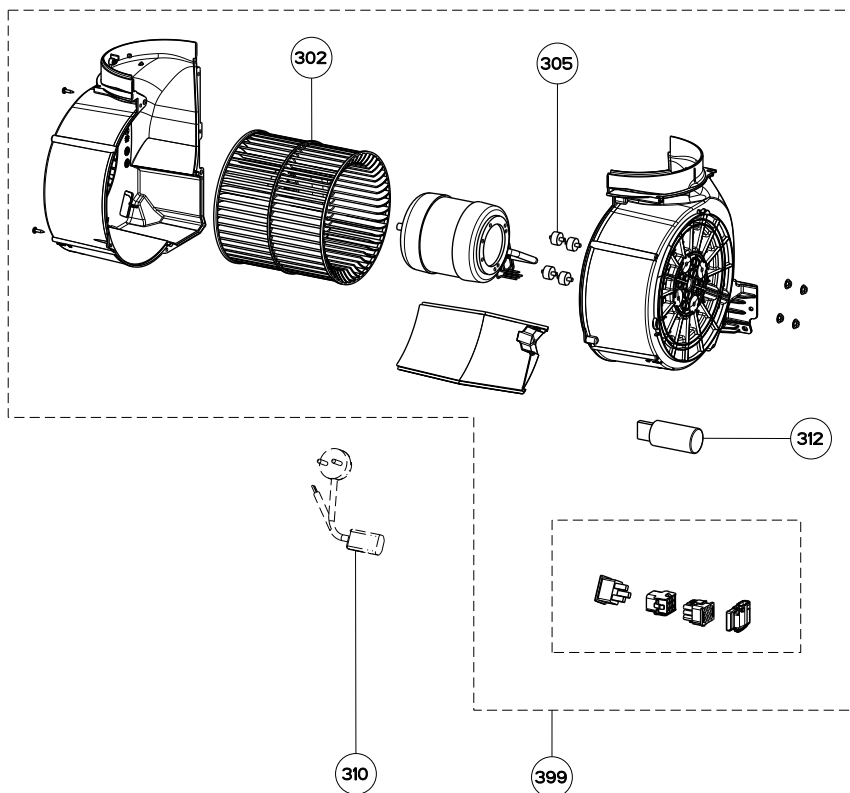

600 CFM MOTOR