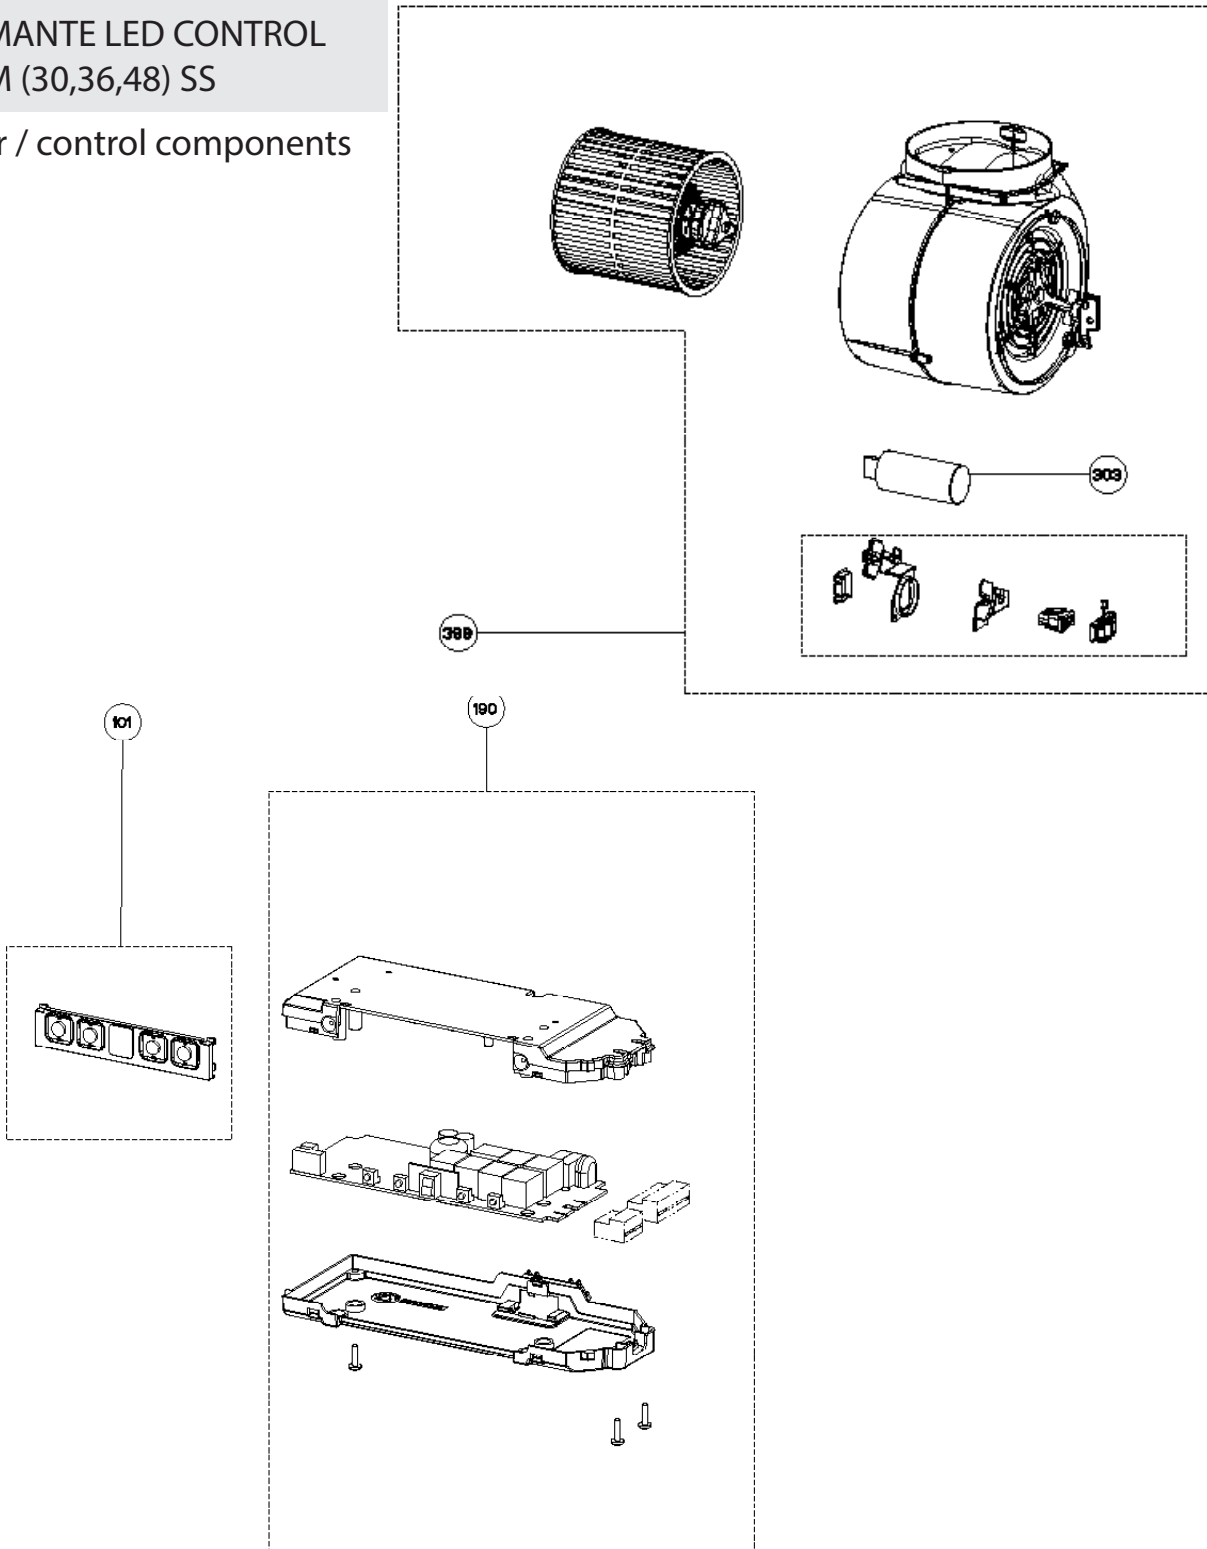

DIAMANTE LED CONTROL
DIAM (30,36,48) SS

body / chimney components

	Model Number	DIAM30SS	DIAM36SS	DIAM48SS	
Key	Description	30	36	48	Qty Req.
1	Grease Filter	133.0018.482	133.0018.482	133.0018.482	2=30 / 3=36 / 4=48
2	Halogen Lamps	133.0046.418	133.0046.418	133.0046.418	2=30 / 3=36,48
3	Lamp Holder	133.0052.517	133.0052.517	133.0052.517	2=30 / 3=36,48
50	Installation Hardware	133.0084.478	133.0084.478	133.0084.478	1
501	Lower Chimney	133.0179.668	133.0179.668	133.0179.668	1
502	Upper Chimney	133.0059.669	133.0059.669	133.0059.669	1
510	Damper	133.0055.994	133.0055.994	133.0055.994	1
626	Transformer	133.0052.516	133.0053.047	133.0053.047	1

DIAMANTE LED CONTROL
DIAM (30,36,48) SS

motor / control components

	Model Number	DIAM (30,36,48)	
Key	Description		Qty Req.
101	Control Button Kit	133.0179.011	1
190	Switchboard Kit	133.0179.013	1
303	Capacitor	133.0060.648	1
399	Motor Kit	133.0174.148	1