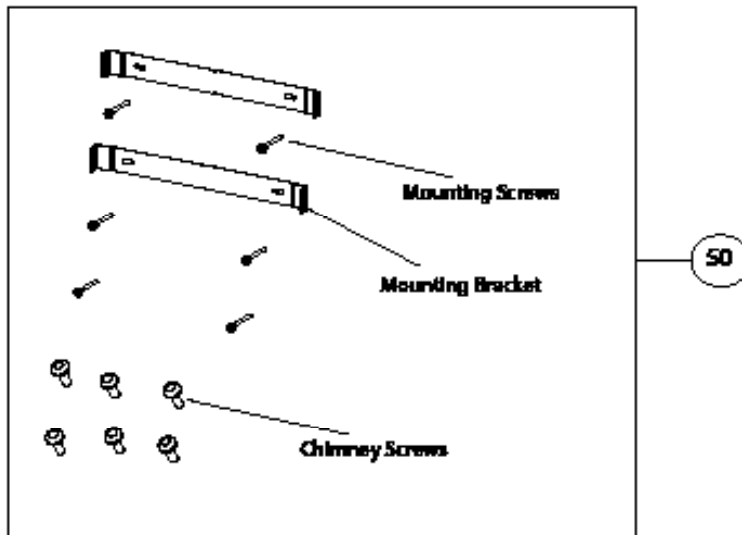

DIAMANTE LED CONTROL
DIAM (30,36,48) SS

body / chimney components

	Model Number	DIAM30SS	DIAM36SS	DIAM48SS	
Key	Description	30	36	48	Qty Req.
1	Grease Filter	133.0018.482	133.0018.482	133.0018.482	2=30 / 3=36 / 4=48
2	Halogen Lamps	133.0046.418	133.0046.418	133.0046.418	2=30 / 3=36,48
3	Lamp Holder	133.0052.517	133.0052.517	133.0052.517	2=30 / 3=36,48
50	Installation Hardware	133.0084.478	133.0084.478	133.0084.478	1
501	Lower Chimney	133.0179.668	133.0179.668	133.0179.668	1
502	Upper Chimney	133.0059.669	133.0059.669	133.0059.669	1
510	Damper	133.0055.994	133.0055.994	133.0055.994	1
626	Transformer	133.0052.516	133.0053.047	133.0053.047	1

DIAMANTE LED CONTROL
DIAM (30,36,48) SS

motor / control components

	Model Number	DIAM (30,36,48)	
Key	Description		Qty Req.
101	Control Button Kit	133.0179.011	1
190	Switchboard Kit	133.0179.013	1
303	Capacitor	133.0060.648	1
399	Motor Kit	133.0174.148	1