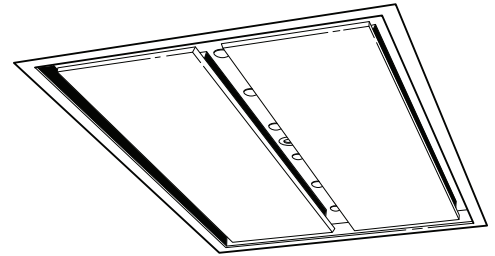

CIRRUS CC34E6 RANGE HOOD

Today's open-living concepts integrate rooms and broad vistas. CIRRUS fits in with its linear, discrete, and virtually out of sight design that won't get in the way of any vista.

FEATURES

- Italian design
- Ceiling mount
- Finishes: 430 brushed stainless steel #4
- Width: 110 cm (43-3/8")
- Ducted only
- 8" round duct connector/backdraft damper
- 3-level LED lighting (6 lamps included - 3 watts each - 3000K-3500K)
- 4-speed electronic light touch control
- Remote control included
- Use with exterior-mounted or attic-installed remote blowers, up to 6AMPS MAX., for different levels of exhaust capacities (see specifications)
- Delay timer control automatically shuts off range hood after 10 minutes
- Filter clean reminder
- Dishwasher-safe filters feature a quick-release latch
- For indoor use only

OPTIONS (Not included with hood. Purchase separately.)

- 8-in. to 10-in. transition (Model 414)
- White glass door panels (Model AGPCC34W)
- Make-up air dampers (Models MD6T, MD8T, MD10T)