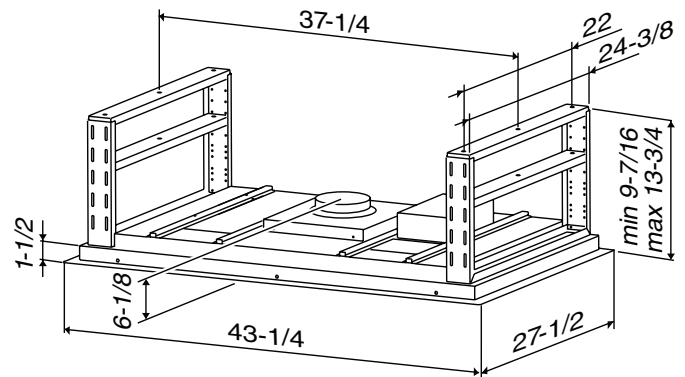

WITH OPTIONAL BLOWER MODELS		BLOWER CFM	VOLTS	AMPS	DUCT
EB6	wall or roof mount remote blowers	600 max.	120	0.22 (lights only) + 6.0 max. (blower only)	8-in. round at the hood.
EB9		900 max.			
EB12		1200 max.			
EB15		1500 max.			
ILB3	attic installed inline blowers	280 max.			See blower specs for duct requirements.
ILB6		600 max.			
ILB9		800 max.			
ILB11		1100 max.			

BEST Hartford, Wisconsin www.BestRangeHoods.com 800-558-1711
BEST Drummondville, QC, Canada www.BestRangeHoods.com 866-737-7770

REFERENCE	QTY.	REMARKS	Project	
			Location	
			Architect	
			Engineer	
			Contractor	
			Submitted by	Date