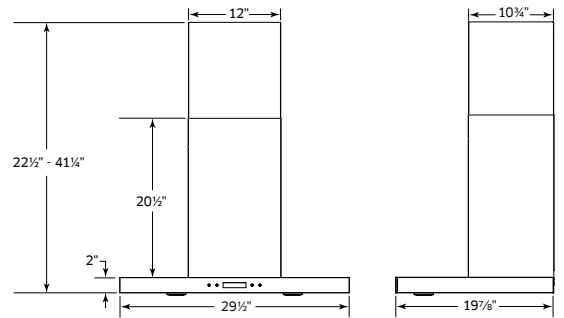

SPECIFICATIONS

WIDTH	MODEL	VOLTS	AMPERES	CFM	SONES (MIN./MAX.)	DUCTING
30"	VJ71030SS	120	3.3	450	2.5/8.5	6 IN. ROUND

OPTIONS

20381	REPLACEMENT FILTERS
20367	FLUE EXTENSION FOR 10' CEILING
ARP6	AIR FLOW REDUCER (LIMITS THE AIR FLOW OF THE RANGE HOOD UNDER 300 CFM)