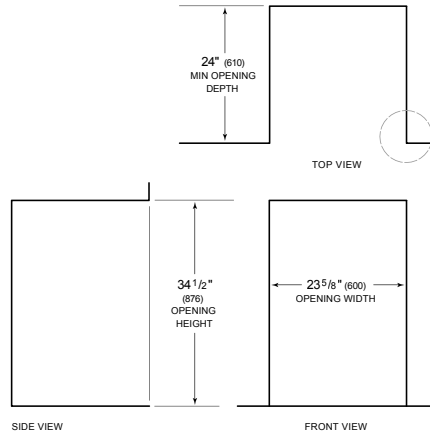

STANDARD INSTALLATION