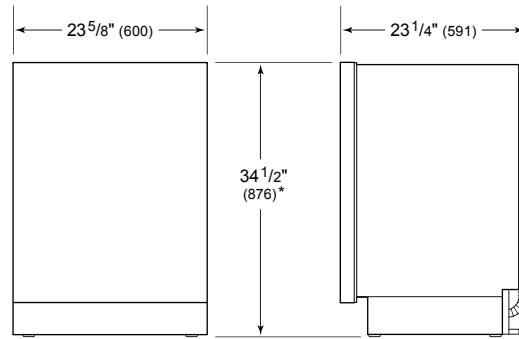

DIMENSIONS