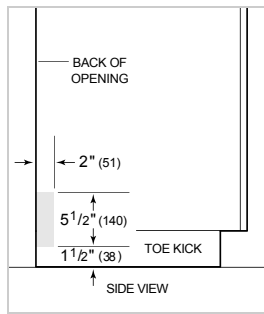

PRODUCT SPECIFICATIONS

Model	DW2450
Dimensions	23 5/8"W x 34 1/2"H x 23 1/4"D
Door Clearance	26 3/4"
Electrical Supply	115 VAC, 60 Hz
Electrical Service	15 amp dedicated circuit
Receptacle	3-prong grounding-type
Cord Length	3'
Water Connection	5' braided tubing with 3/8" female compression fitting
Drain Connection	5' (1.5 m) corrugated tubing
Plumbing Pressure	30–140 psi

ELECTRICAL

PLUMBING