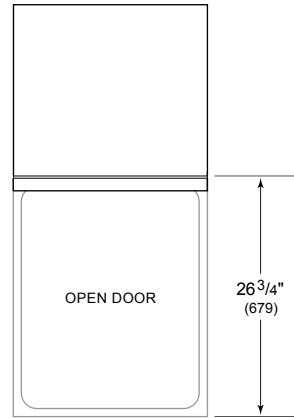

*34" (864) MIN TO 34 5/8" (880) MAX