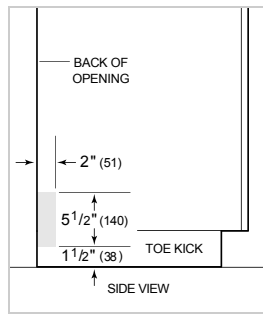

PRODUCT SPECIFICATIONS

Model	DW2450
Dimensions	23 5/8"W x 34 1/2"H x 23 1/4"D
Door Clearance	26 3/4"
Electrical Supply	115 VAC, 60 Hz
Electrical Service	15 amp dedicated circuit
Receptacle	3-prong grounding-type
Cord Length	3'
Water Connection	5' braided tubing with 3/8" female compression fitting
Drain Connection	5' (1.5 m) corrugated tubing
Plumbing Pressure	30–140 psi

ELECTRICAL

PLUMBING