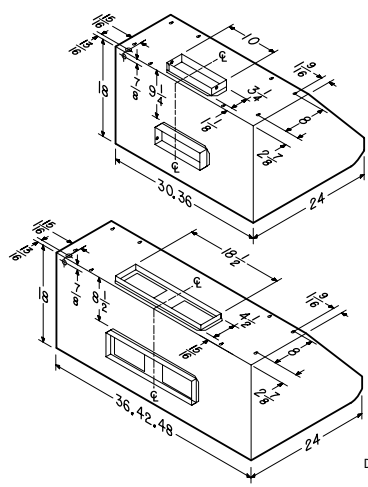

Dishwasher-safe baffle filters feature handles for convenient removal.

SPÉCIFICATIONS

WIDTH	INTERNAL BLOWER** 600 CFM Duct 3-1/4" x 10"	INTERNAL BLOWER** 1200 CFM Duct 4-1/2" x 18"	EXTERNAL BLOWER** CAPABLE Duct 10" Rd	MAX AMPS*	SONES AT NORMAL SPEED*	OPTIONAL 12" SOFFIT FLUE COVER	OPTIONAL BACK-SPLASH
30"	E6030SSLC		E60E30SSLC	5.5	1.5 max	AEE60302SS	RMP3004
36"	E6036SSLC	E6036TSSLC	E60E36SSLC	5.5	1.5 max	AEE60362SS	RMP3604
42"		E6042TSSLC	E60E42SSLC	9.0	2.0 max	AEE60422SS	RMP4204
48"		E6048TSSLC	E60E48SSLC	9.0	2.0 max	AEE60482SS	RMP4804

Models
E6030SSLC
E6036SSLC

Models
E6036TSSLC
E6042TSSLC
E6048TSSLC

Dimensions shown are in inches.

871208