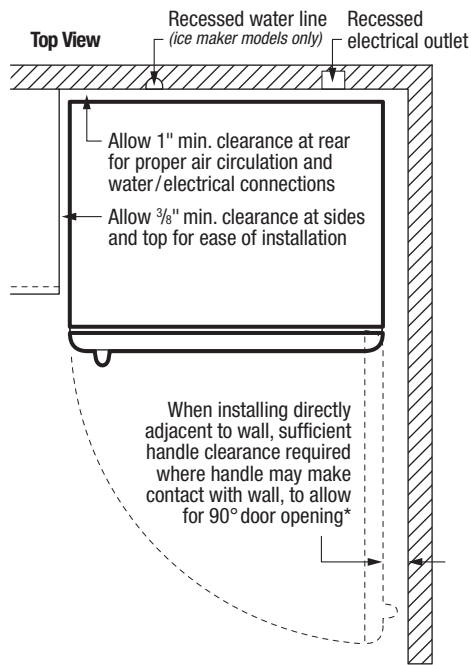

¹For use on adequately wired 120V, dedicated circuit having 2-wire service with a separate ground wire. Appliance must be grounded for safe operation.

PRODUCT DIMENSIONS

A - Height (Including Hinges & Rollers)	69"
B - Width	29-5/8"
C - Depth (Including Door)	32"
Depth with Door Open 90°	60"

FFTR2032T S/P/E TOP MOUNT REFRIGERATOR

20.4 CU. FT.

FRIGIDAIRE

* When installing refrigerator adjacent to wall, cabinet or other appliance that extends beyond front edge of unit, 20" minimum clearance recommended to allow for optimum 140° door swing, providing complete crisper access and removal. (*Absolute 3" minimum clearance will ONLY allow for 90° door swing which will provide limited crisper access with restricted removal.*)