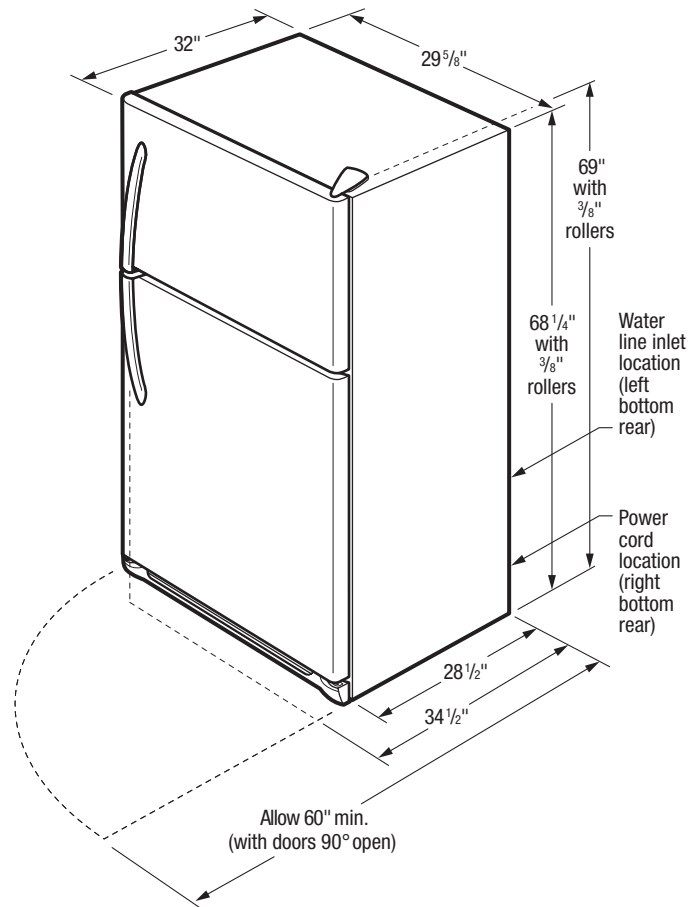

¹For use on adequately wired 120V, dedicated circuit having 2-wire service with a separate ground wire. Appliance must be grounded for safe operation.

PRODUCT DIMENSIONS

A - Height (Including Hinges & Rollers)	69"
B - Width	29-5/8"
C - Depth (Including Door)	32"
Depth with Door Open 90°	60"

FFTR2032T S/P/E TOP MOUNT REFRIGERATOR

20.4 CU. FT.

FRIGIDAIRE

* When installing refrigerator adjacent to wall, cabinet or other appliance that extends beyond front edge of unit, 20" minimum clearance recommended to allow for optimum 140° door swing, providing complete crisper access and removal. (*Absolute 3" minimum clearance will ONLY allow for 90° door swing which will provide limited crisper access with restricted removal.*)