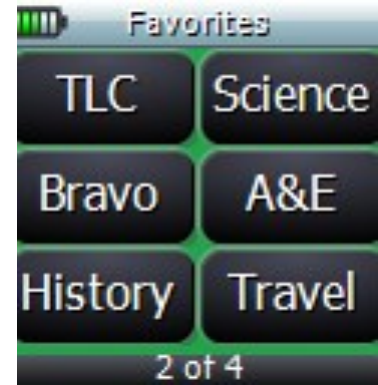

Control the Experience.

MX-780

IR/RF Wand Style Hard Button Remote Control

- 1.5" Color OLED Screen
- PC Programmable via CCP Software
- 418MHz Narrow Band RF
- Similar to MX-880 but with Red, Green, Blue and Yellow hard buttons
- Powered by four (4) AA-size alkaline batteries

MX-780 wand style hard button remote

specifications

* OLED	1.5" inch (128x128) 65K Colors Passive matrix (PM) OLED
* Capabilities	Up to 48 devices and up to 8 pages each for a total of 384 pages
* Range	RF (radio frequency) 50 to 100 feet, depending upon the environment
* RF Freq	418MHz Narrow Band RF
* Battery	Four AA Alkaline Batteries (included)
* Size	8.7" x 2.2" x 1.3"(H x W x D)
* Weight	.5 lbs (0.23Kg) with battery