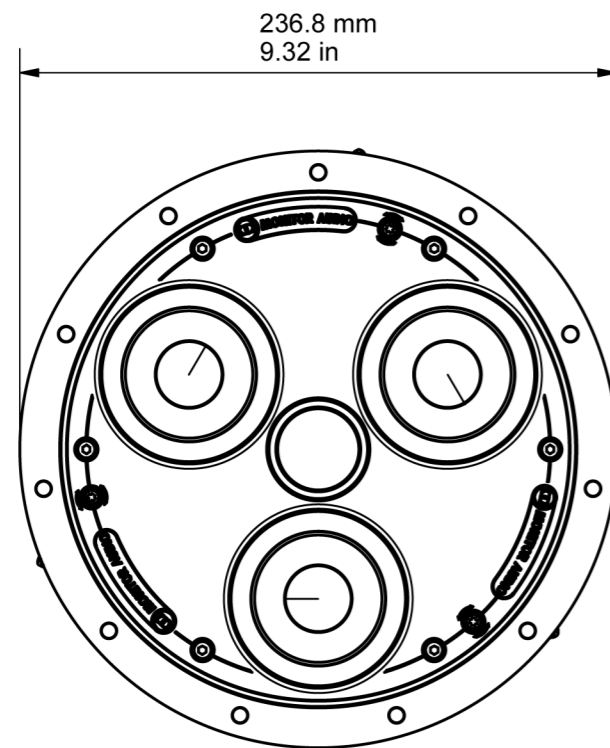

CUT OUT

CSS230

RANGE: TRIMLESS

© COPYRIGHT MONITOR AUDIO

18/01/2016