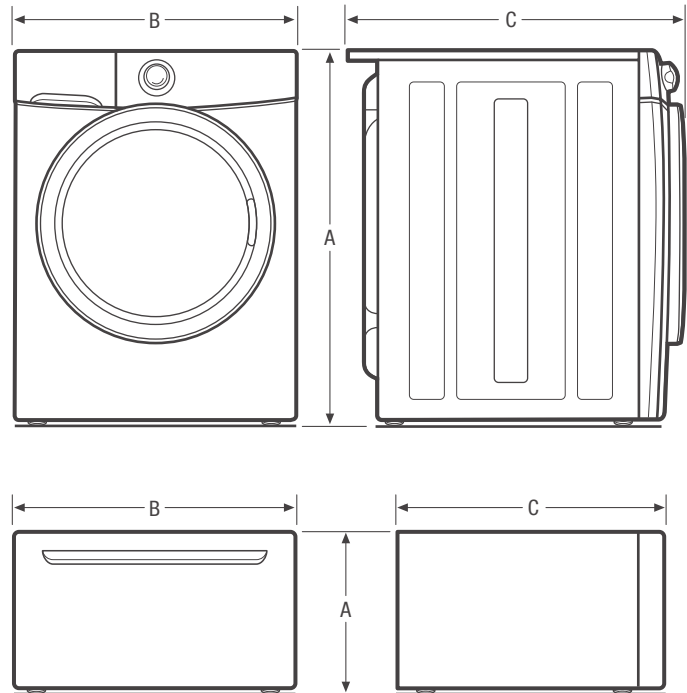

¹For use on adequately wired 120V, dedicated circuit having 2-wire service with a separate ground wire. Appliance must be grounded for safe operation.

NOTE: For planning purposes only. Always consult local and national electric and plumbing codes. Refer to Product Installation Guide for detailed installation instructions on the web at frigidaire.ca.

Product Dimensions	
A - Height (Single)	36"
Height (Stacked)	71-1/2"
B - Width	27"
C - Depth	30-5/16"
Depth with Door Open 90°	51-7/16"
Pedestal Dimensions	
A - Height	15-1/4"
B - Width	27"
C - Depth	26-1/2"
Depth with Drawer Fully Extended	42-1/2"

Accessories information available on the web at frigidaire.ca