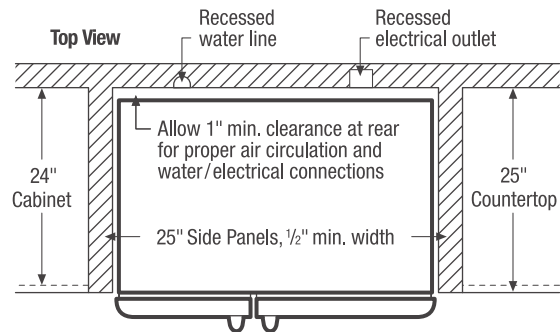

Standard Refrigerator Depth vs. Counter Depth

NOTE: For planning purposes only. Always consult local and national electric and plumbing codes. Refer to Product Installation Guide for detailed installation instructions on the web at frigidaire.ca.

Product Dimensions		"Built-In Look" Cutout Dimensions	
A - Height (Incl. Hinges & Rollers)	69-7/8"	Height (Incl. Hinges & Rollers)	70-1/4"
B - Cabinet Width/Door Width	35-7/8" / 36"	Width	36"
C - Depth (Incl. Door)	28-1/2"	Depth	25"
Depth with Door Open 90°	45"		

¹For use on adequately wired 120V, dedicated circuit having 2-wire service with a separate ground wire. Appliance must be grounded for safe operation.

Accessories information available on the web at frigidaire.ca