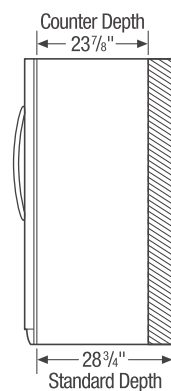

Standard Refrigerator Depth vs. Counter Depth

NOTE: For planning purposes only. Always consult local and national electric and plumbing codes. Refer to Product Installation Guide for detailed installation instructions on the web at frigidaire.ca.

Product Dimensions		"Built-In Look" Cutout Dimensions	
A - Height (Incl. Hinges & Rollers)	69-7/8"	Height (Incl. Hinges & Rollers)	70-1/4"
B - Cabinet Width/Door Width	35-7/8" / 36"	Width	36"
C - Depth (Incl. Door)	28-1/2"	Depth	25"
Depth with Door Open 90°	45"		

¹For use on adequately wired 120V, dedicated circuit having 2-wire service with a separate ground wire. Appliance must be grounded for safe operation.

Accessories information available on the web at frigidaire.ca