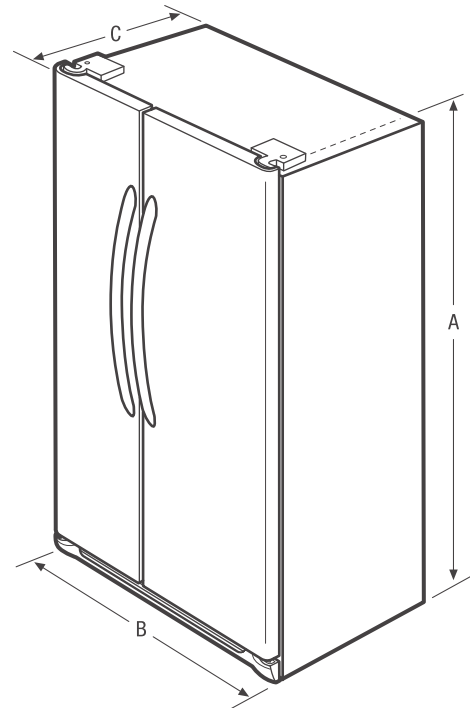

Standard Refrigerator Depth vs. Counter Depth

NOTE: For planning purposes only. Always consult local and national electric and plumbing codes. Refer to Product Installation Guide for detailed installation instructions on the web at frigidaire.ca.

Product Dimensions		"Built-In Look" Cutout Dimensions	
A - Height (Incl. Hinges & Rollers)	69-7/8"	Height (Incl. Hinges & Rollers)	70-1/4"
B - Cabinet Width/Door Width	35-7/8" / 36"	Width	36"
C - Depth (Incl. Door)	28-1/2"	Depth	25"
Depth with Door Open 90°	45"		

¹For use on adequately wired 120V, dedicated circuit having 2-wire service with a separate ground wire. Appliance must be grounded for safe operation.

Accessories information available on the web at frigidaire.ca