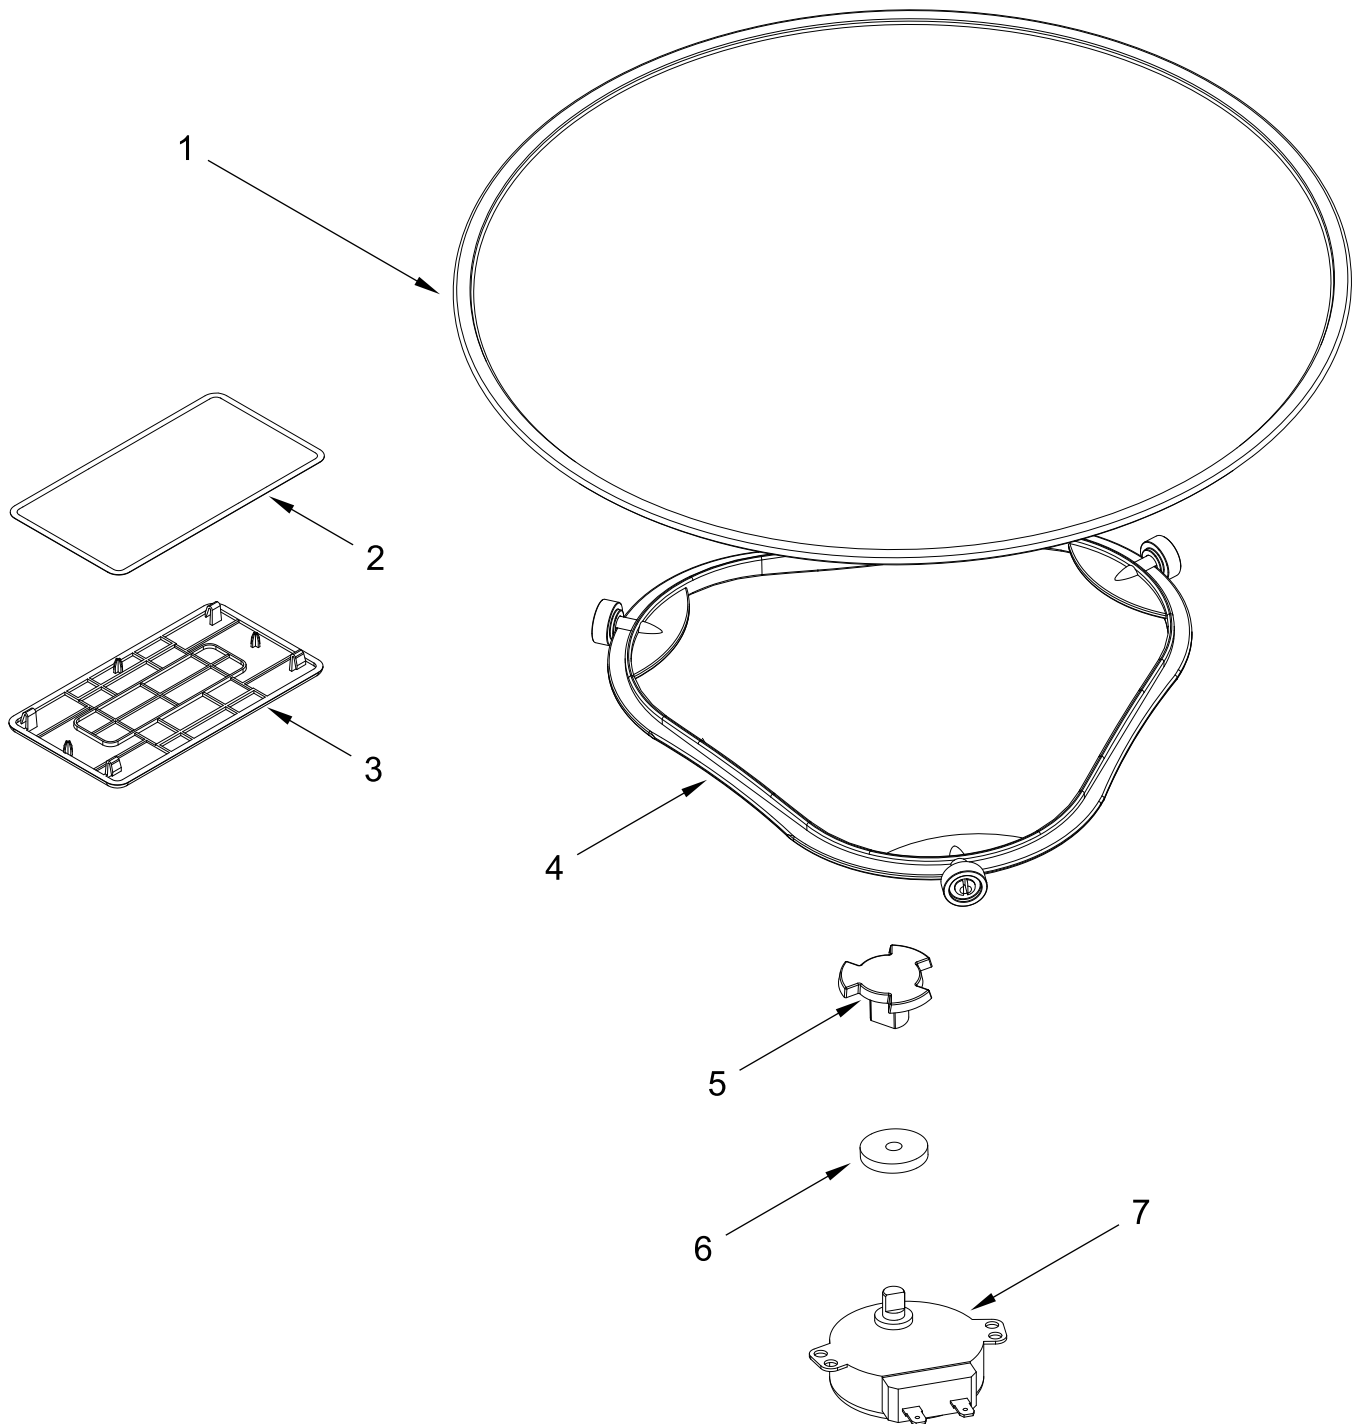

AIR FLOW PARTS

AIR FLOW PARTS

<u>Illus. No.</u>	<u>Part No.</u>	<u>Description</u>	<u>Illus. No.</u>	<u>Part No.</u>	<u>Description</u>	<u>Illus. No.</u>	<u>Part No.</u>	<u>Description</u>
1	W11095818	Outlet, Cavity (Back)	10	W11083237	Motor, Hood	20	W11127425	Housing, Transformer
2	W11095827	Air Deflector, Right	11	W11096432	Hood Deflector, Back	21	W11178702	Seal, Lighting
3	W11133802	PCBA, Hood Control	12	W11039275	Hood Motor, Single	22	W11186948	Foil, Lamp
4	W11095824	Outlet Deflector, Right	13	W11095830	Air Guide, Left	23	W11115131	Magnetron
5	W10605897	Capacitor, Hood Motor	14	W11086300	Housing, Cavity Lighting	24	W11126543	Seal, Rubber
6	W11086272	Chassis, Fan	15	W11048293	Board, LED Lamp	25	W11125676	Thermostat, Magnetron
7	W11095794	Deflector, Cooling Fan	16	W11117964	Driver, LED Lamp			
8	W11095804	Hood Deflector, Right	17	W11095814	Divider, Air			
9	W10557536	Sensor, Humidity	18	W11099491	Holder, Wire			
			19	W11095828	Channel, Hood Back			

TURNTABLE PARTS

TURNTABLE PARTS

<u>Illus.</u> <u>No.</u>	<u>Part No.</u>	<u>Description</u>	<u>Illus.</u> <u>No.</u>	<u>Part No.</u>	<u>Description</u>	<u>Illus.</u> <u>No.</u>	<u>Part No.</u>	<u>Description</u>
1	W10337247	Turntable	3	W11193296	Cover, Waveguide	6	W11096347	Seal, Waterproof
2	W11126541	Seal, Waveguide	4	W11096340	Ring, Turntable	7	W10466420	Motor, Turntable
			5	W11096343	Driver, Turntable			