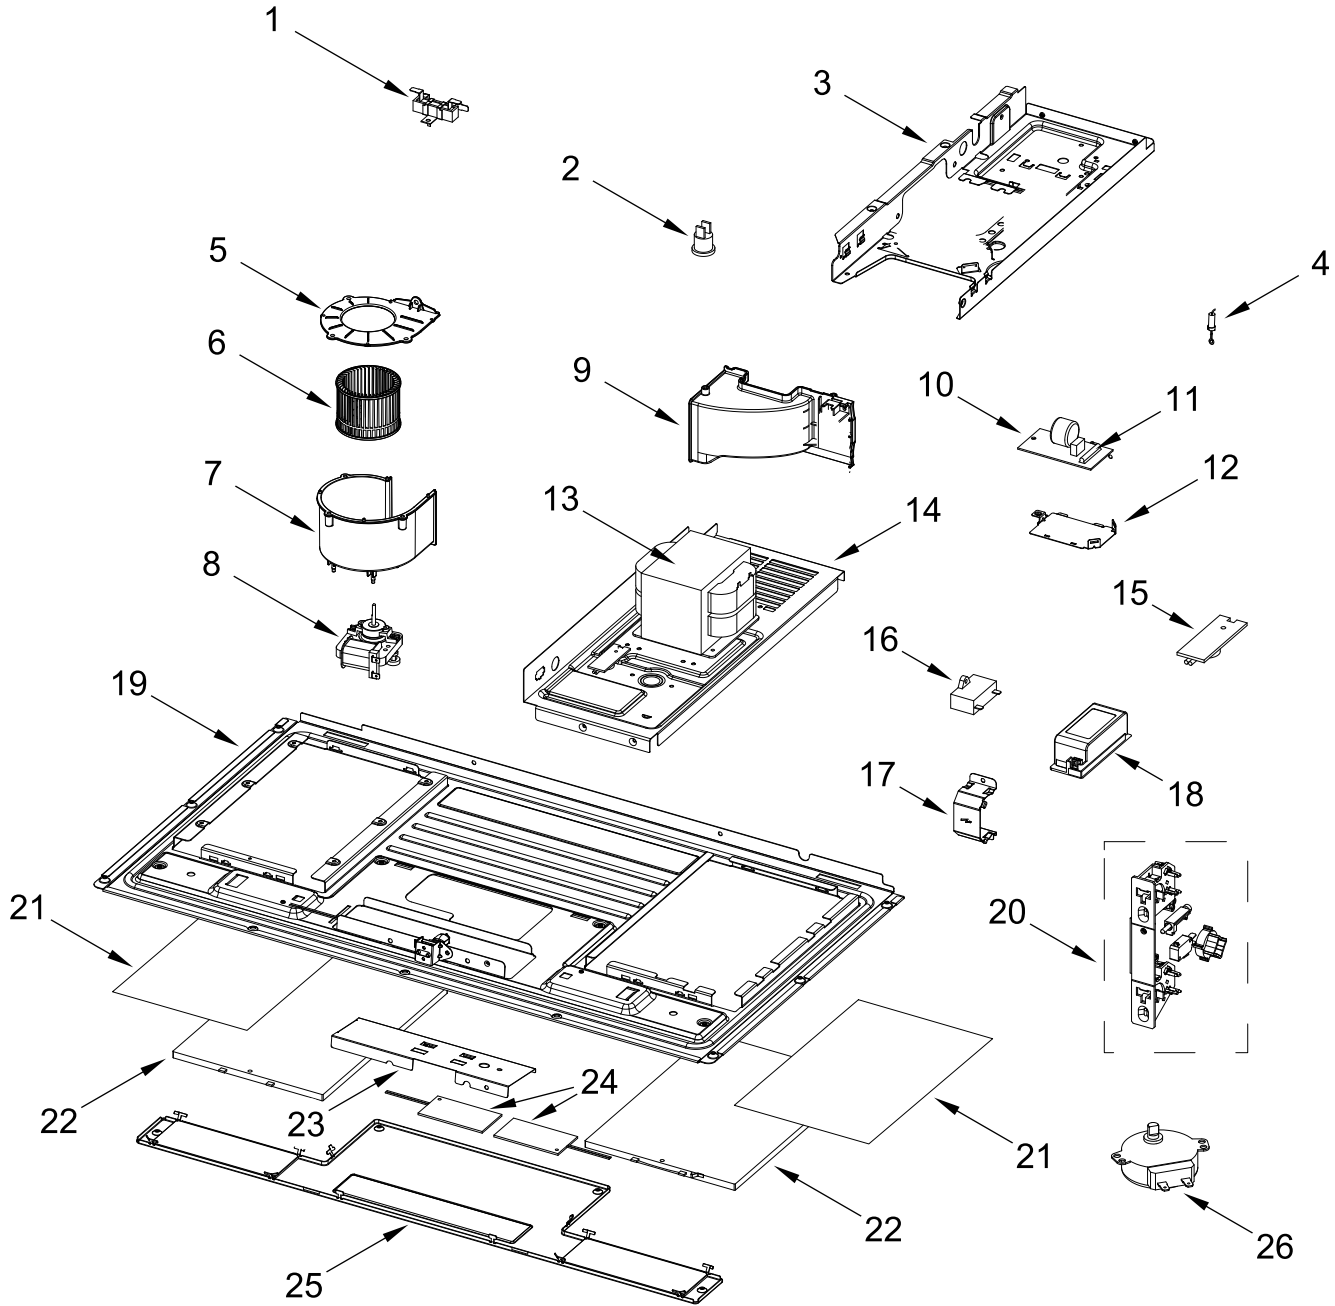

CONTROL PANEL PARTS

<u>Illus.</u> <u>No.</u>	<u>Part No.</u>	<u>Description</u>	<u>Illus.</u> <u>No.</u>	<u>Part No.</u>	<u>Description</u>	<u>Illus.</u> <u>No.</u>	<u>Part No.</u>	<u>Description</u>
1		Literature Parts	3		Control Panel, Right	6	W11083284	Backer, Control
	W11124890	Installation Instructions		W11226994	White	7	W11211096	PCBA, Appliance Control Unit
	W11124886	Use and Care Guide		W11226996	Black			
	W11124916	Tech Sheet		W11226997	Stainless			
2		Control Panel, Left	4		Cover, Top			
	W11226999	White		W11109987	White			
	W11227002	Black		W11083285	Black			
	W11227003	Stainless	5	W11127048	PCBA, User Interface			
	W11227004	Black Stainless						

DOOR PARTS

DOOR PARTS

Illus.

<u>No.</u>	<u>Part No.</u>	<u>Description</u>
1		Door, Complete
	W11227050	White
	W11227051	Black
	W11227052	Stainless
	W11227053	Black Stainless
2	W10754513	Nameplate

INTERIOR AND VENTILATION PARTS