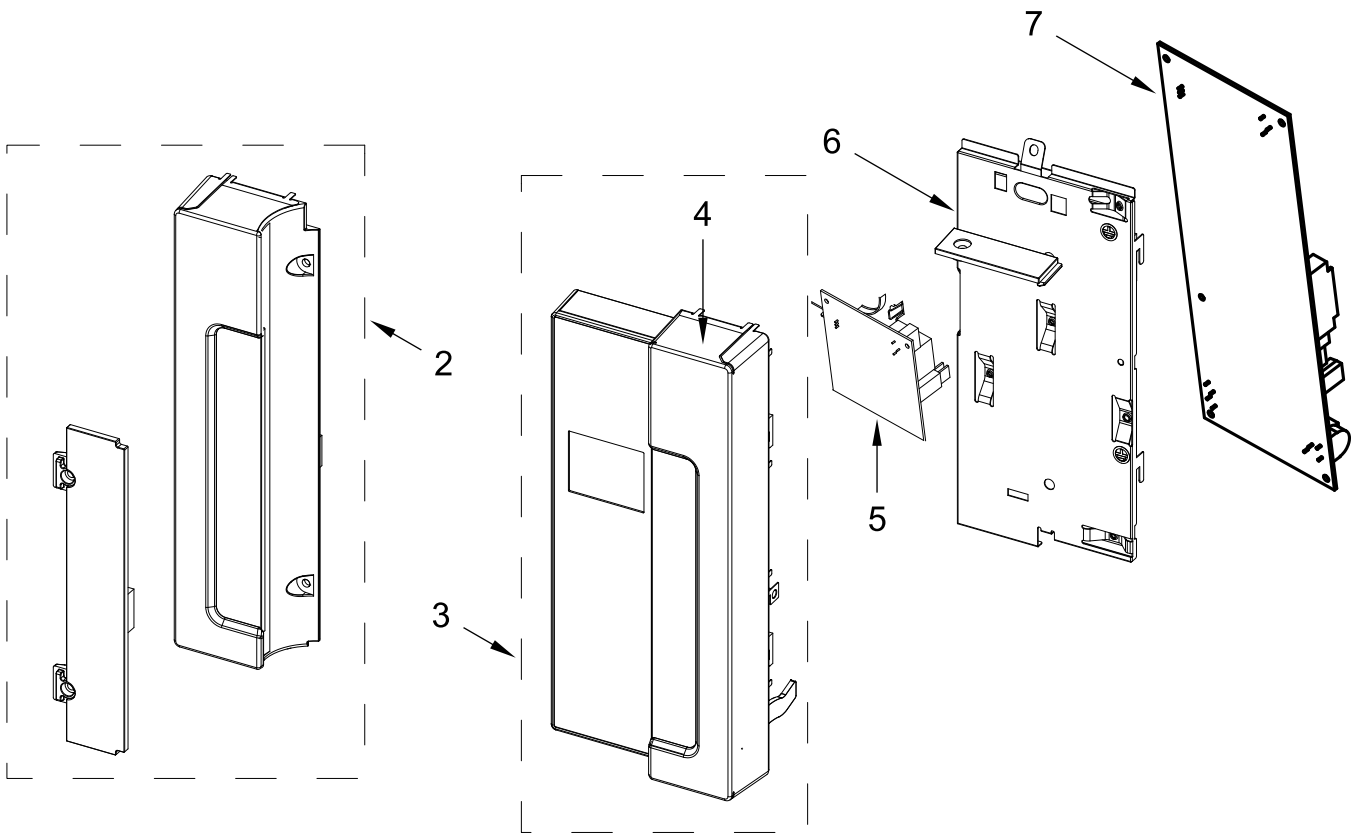

CONTROL PANEL PARTS

<u>Illus.</u> <u>No.</u>	<u>Part No.</u>	<u>Description</u>	<u>Illus.</u> <u>No.</u>	<u>Part No.</u>	<u>Description</u>	<u>Illus.</u> <u>No.</u>	<u>Part No.</u>	<u>Description</u>
1		Literature Parts	3		Control Panel, Right	6	W11083284	Backer, Control
	W11124890	Installation Instructions		W11226994	White	7	W11211096	PCBA, Appliance Control Unit
	W11124886	Use and Care Guide		W11226996	Black			
	W11124916	Tech Sheet		W11226997	Stainless			
2		Control Panel, Left	4		Cover, Top			
	W11226999	White		W11109987	White			
	W11227002	Black		W11083285	Black			
	W11227003	Stainless	5	W11127048	PCBA, User Interface			
	W11227004	Black Stainless						