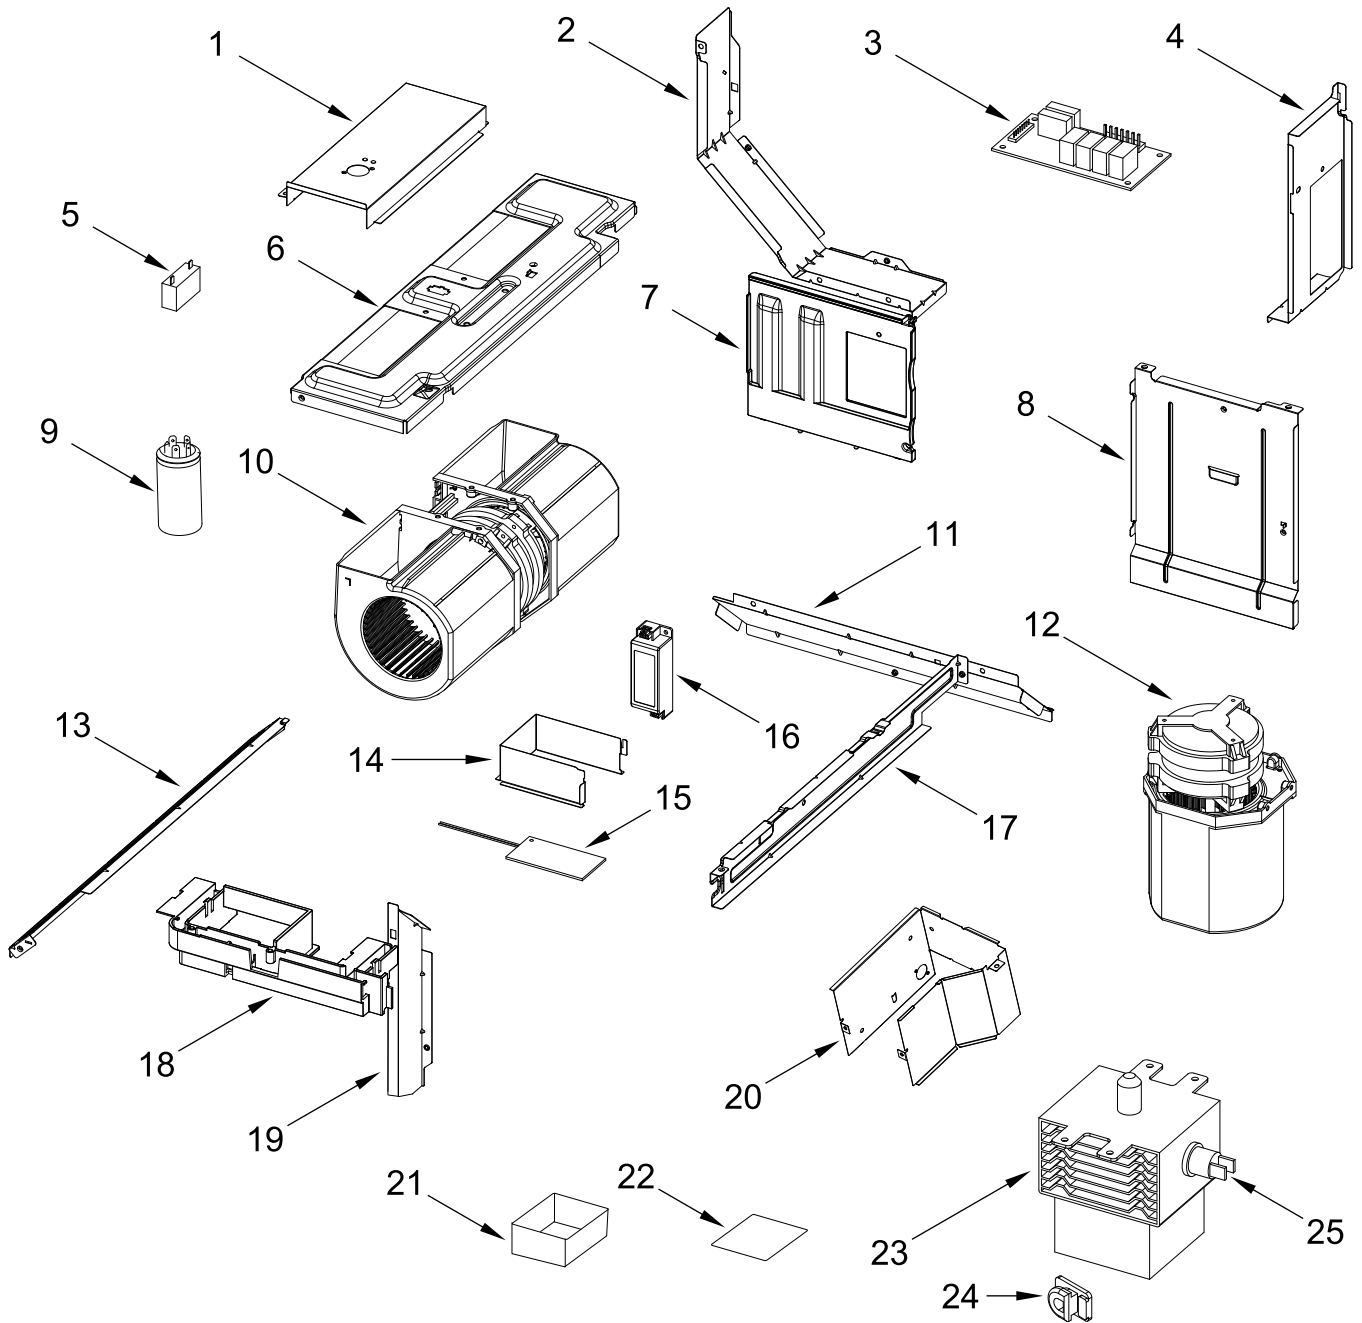

AIR FLOW PARTS

AIR FLOW PARTS

<u>Illus. No.</u>	<u>Part No.</u>	<u>Description</u>	<u>Illus. No.</u>	<u>Part No.</u>	<u>Description</u>	<u>Illus. No.</u>	<u>Part No.</u>	<u>Description</u>
1	W11095818	Outlet, Cavity (Back)	10	W11083237	Motor, Hood	20	W11127425	Housing, Transformer
2	W11095827	Air Deflector, Right	11	W11096432	Hood Deflector, Back	21	W11178702	Seal, Lighting
3	W11133802	PCBA, Hood Control	12	W11039275	Hood Motor, Single	22	W11186948	Foil, Lamp
4	W11095824	Outlet Deflector, Right	13	W11095830	Air Guide, Left	23	W11115131	Magnetron
5	W10605897	Capacitor, Hood Motor	14	W11086300	Housing, Cavity Lighting	24	W11126543	Seal, Rubber
6	W11086272	Chassis, Fan	15	W11048293	Board, LED Lamp	25	W11125676	Thermostat, Magnetron
7	W11095794	Deflector, Cooling Fan	16	W11117964	Driver, LED Lamp			
8	W11095804	Hood Deflector, Right	17	W11095814	Divider, Air			
9	W10557536	Sensor, Humidity	18	W11099491	Holder, Wire			
			19	W11095828	Channel, Hood Back