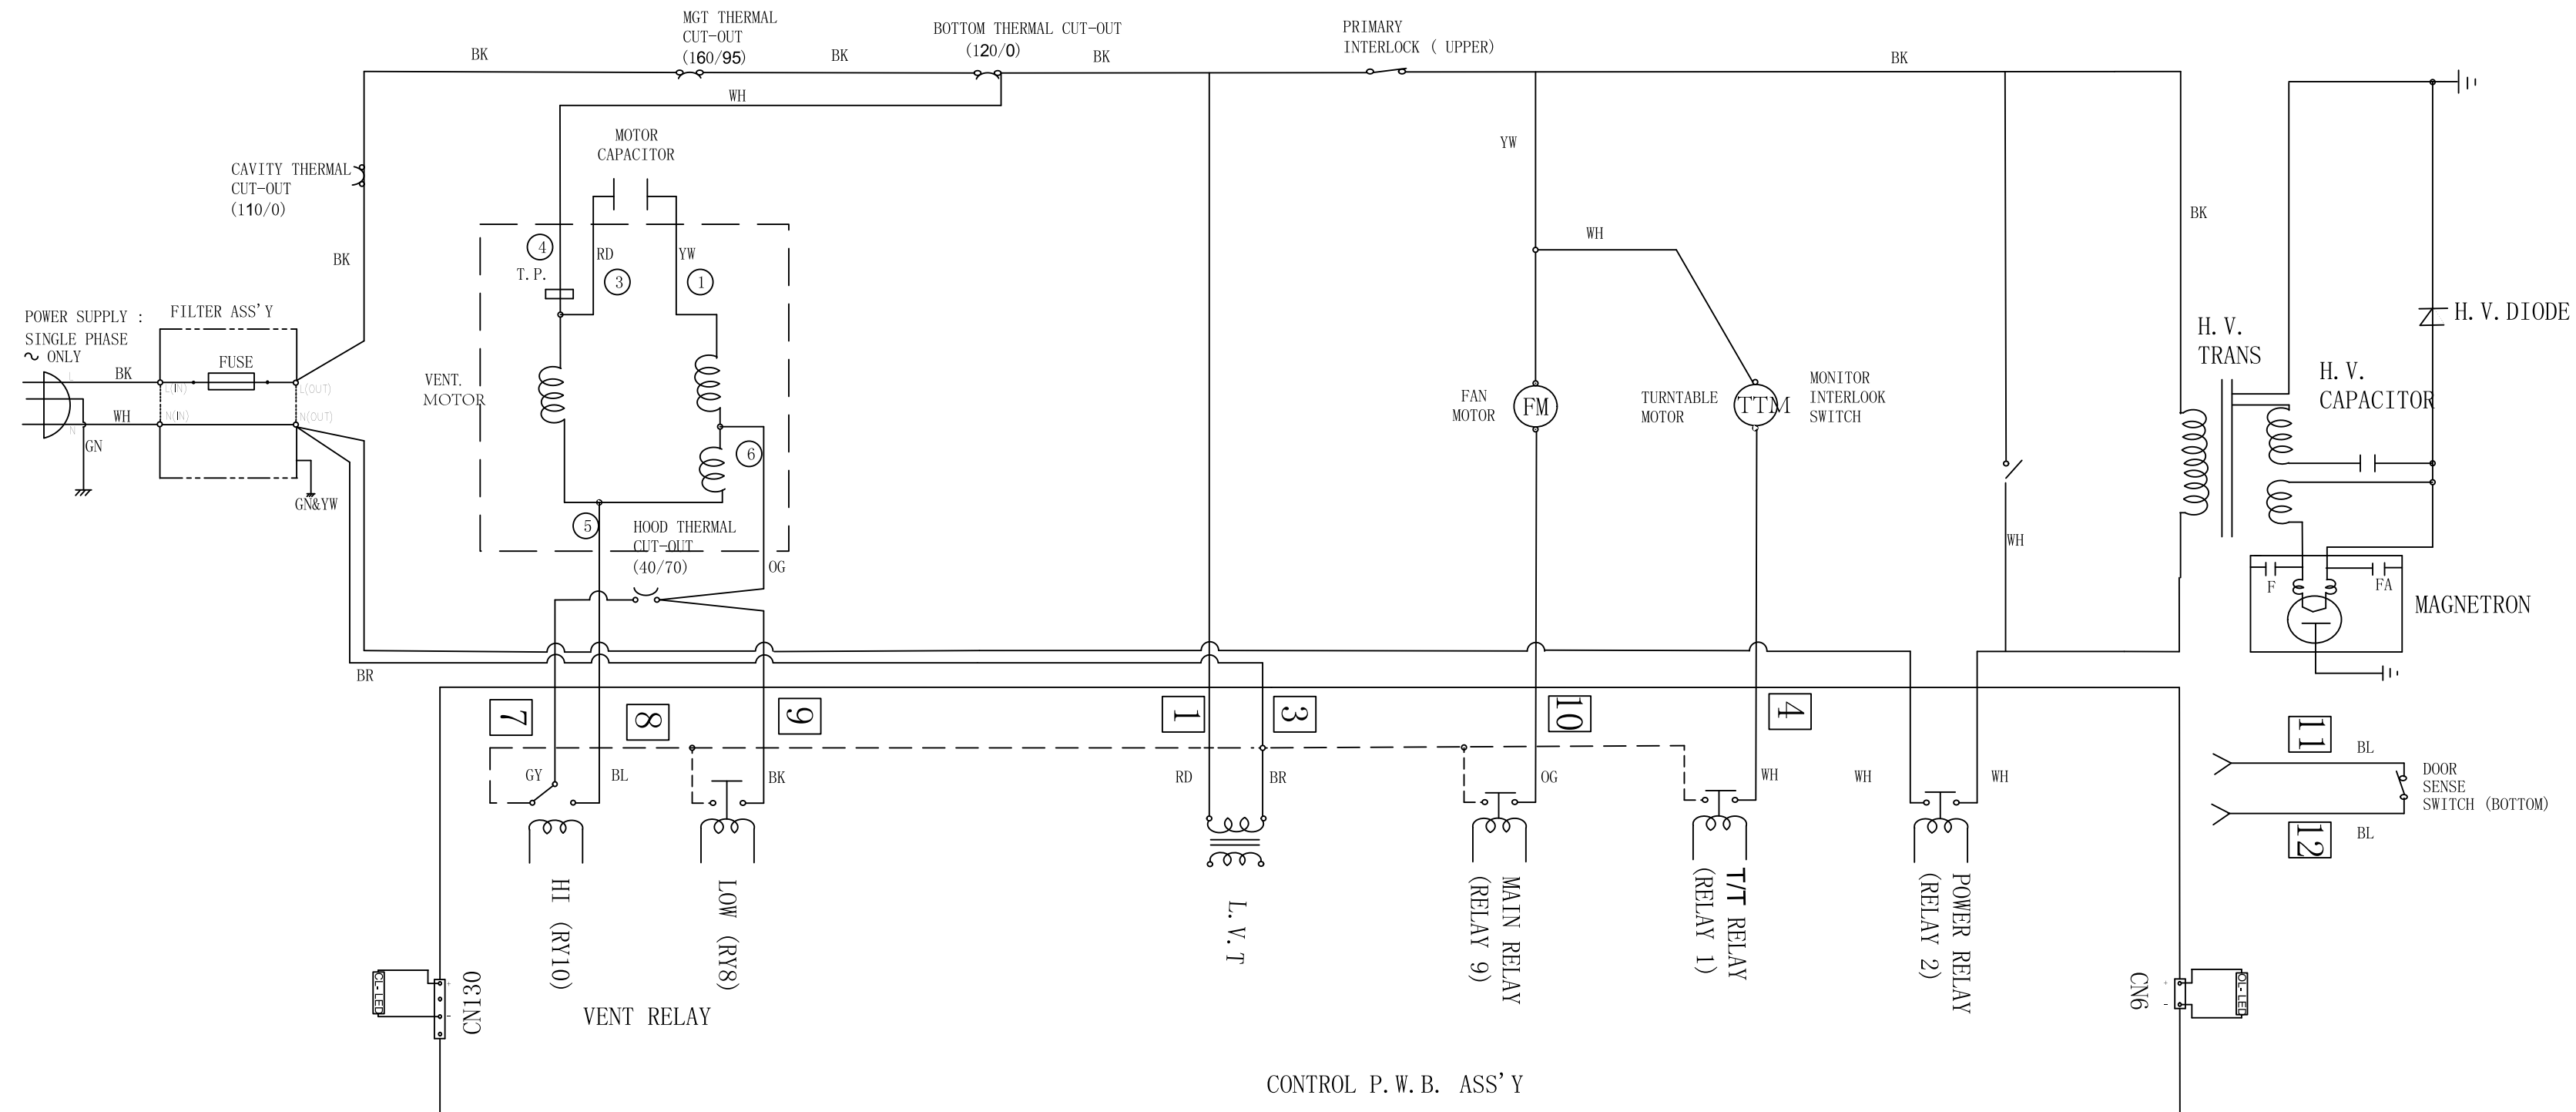

302828#01 EM044K6AA-316495189电路图Base 1.6-- 2

PN:16170000A48580

EM044K6AA-P00A 450\*260mm 1P 80克双胶纸 李惠萍样机

316495189 需折叠, 折叠方式同261800311305

NOTE: Connection is polarity sensitive. Assemble correctly.

[CONDITION]	(FM) : FAN MOTOR	OG: ORANGE	BR: BROWN
DOOR: CLOSED	(OL) : OVEN LAMP	YW: YELLOW	WH: WHITE
COOK: OFF	(CL) : COOKTOP LAMP	RD: RED	BK: BLACK
	(TTM) : TURNTABLE MOTOR	BL: BLUE	GY: GREY
		GN: GREEN	PK: PINK

PN.:316495189  
16170000A48580