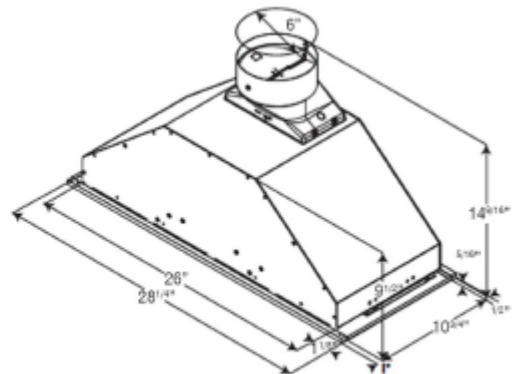

FEATURES

Size (in) & Type	28" Wide Insert
Finish	Stainless Steel
Controls Illumination	Backlit Electronic Push Button Controls 2, 40 W LED, 1 Light Intensity (included)
Installation Type	Ducted or Recirculating Installation
Blower Type	Recirculating Kit Sold Separately
Blower Performance	400 CFM, 3-Speed Internal Speed 1, 160 CFM, 1.5 Sones Speed 2, 280 CFM, 3.1 Sones Speed 3, 400 CFM, 5.9 Sones
Filter Type	2, Dishwasher-Safe, Anodized Aluminum Mesh Grease Filters
Duct Transition	6" Round with Back Draft Damper (top)
Electrical	120V-60Hz 340 Watts at 2.8 Amps
Warranty	2 Year Parts & Labor, In-Home Service

ACCESSORIES

LINE DRAWING

Optional Redcirulating Kit with 2 Carbon Filters

CODE: KIT02770
MODEL: KIT02770

Optional 30" Hood Liner
29"W x 17 1/2" - 20 1/2"D

CODE: KIT02773
MODEL: EXXHDL30

Optional 36" Hood Liner
25"W x 17 1/2" - 20 1/2"D

CODE: KIT02774
MODEL: EXXHDL36

CONSUMABLE PARTS

Replacement Grease Filter (1)
CODE: GF08PA

Replacement Carbon Filter (1)
CODE: FB016A

Replacement Light Bulb (1)
CODE: 2006CL

Consumable parts are sold in units of one (1). Order accordingly.