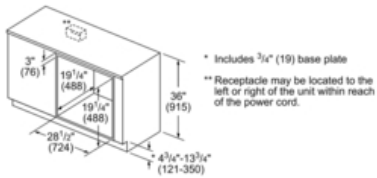

measurements in inches (mm)