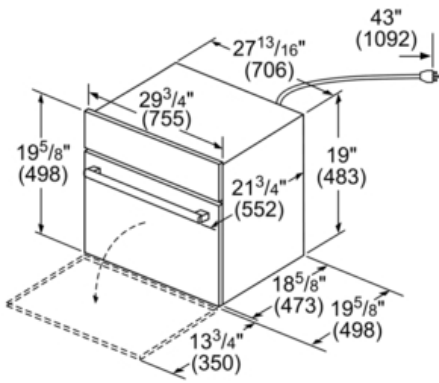

Microwaves

HMB50152UC

Built-In Microwave Oven 500 Series - Stainless Steel

measurements in inches (mm)