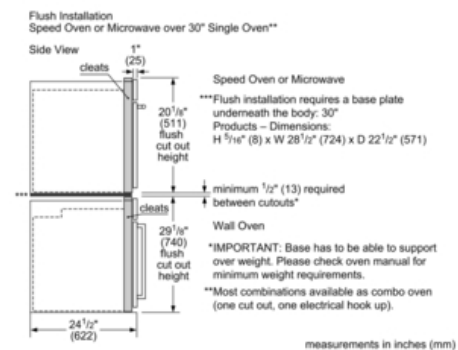

Microwaves

HMB50152UC

Built-In Microwave Oven 500 Series - Stainless Steel

measurements in inches (mm)