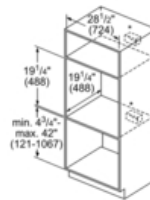

measurements in inches (mm)