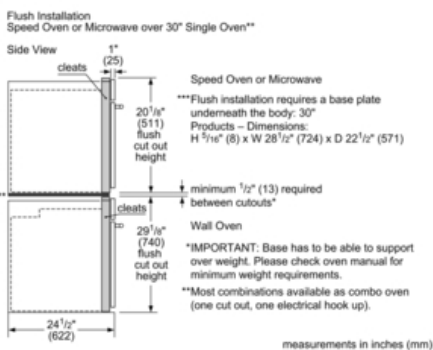

Microwaves

HMB50152UC

Built-In Microwave Oven 500 Series - Stainless Steel

measurements in inches (mm)