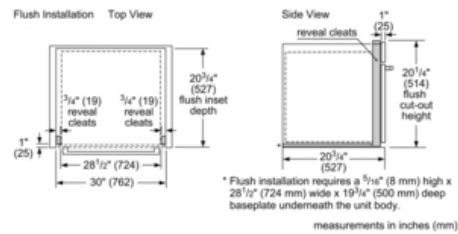

measurements in inches (mm)

measurements in inches (mm)