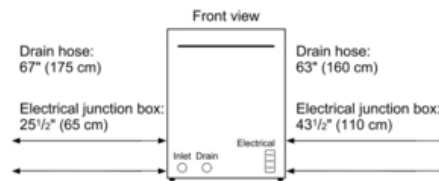

measurements in inches (mm)

All connections are at the rear of the appliance.  
Extension for drain hose available as accessory.  
Power cord for connection to electrical outlet (3-prong plug) available as accessory.