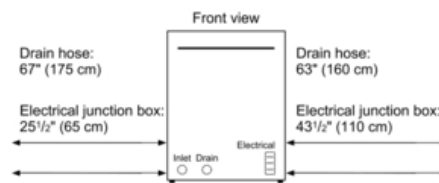

Technical Data

Upper Rack :	500
Adjustable upper rack :	Rackmatic 3-stage
Upper rack cup shelf :	2
Lower Rack :	500
3rd Rack :	3rd Rack 1.0
Silverware Basket :	Standard
Accessories Parts :	no
Optional accessories :	
SGZ1010UC, SMZ4000UC, SMZ5000, SMZPC002UC	
UPC code :	825225922438
Variant color :	Stainless steel
Panel ready :	No
Alternative colors available :	SHEM63W52N, SHEM63W56N
Silence level (dBA) :	44
Watts (W) :	1300
Current (A) :	12
Volts (V) :	120
Frequency (Hz) :	60
Energy Consumption (kWh/yr) :	269
Energy Star® qualified :	Yes
Plug type :	fixed connection
Required cutout size (HxWxD) (in) :	x 33 7/8 " x 23 9/16 "
Required cutout size (HxWxD) (mm) :	860-890 x 610 x 610
Overall appliance dimensions (HxWxD) (in) :	
33 7/8 " x 23 9/16 " x 23 3/4 "	
Power cord length (in) :	43 1/2"
Power cord length (cm) :	110
Length outlet hose (in) :	67 "
Length outlet hose (cm) :	175
Product packaging dimensions (HxWxD) (in) :	
35 3/4" x 26" x 29 5/16"	
Tub material :	Stainless steel
Tub type :	TallTub
ADA Compliant :	No
Number of place settings :	16

measurements in inches (mm)

All connections are at the rear of the appliance.
Extension for drain hose available as accessory.
Power cord for connection to electrical outlet (3-prong plug) available as accessory.