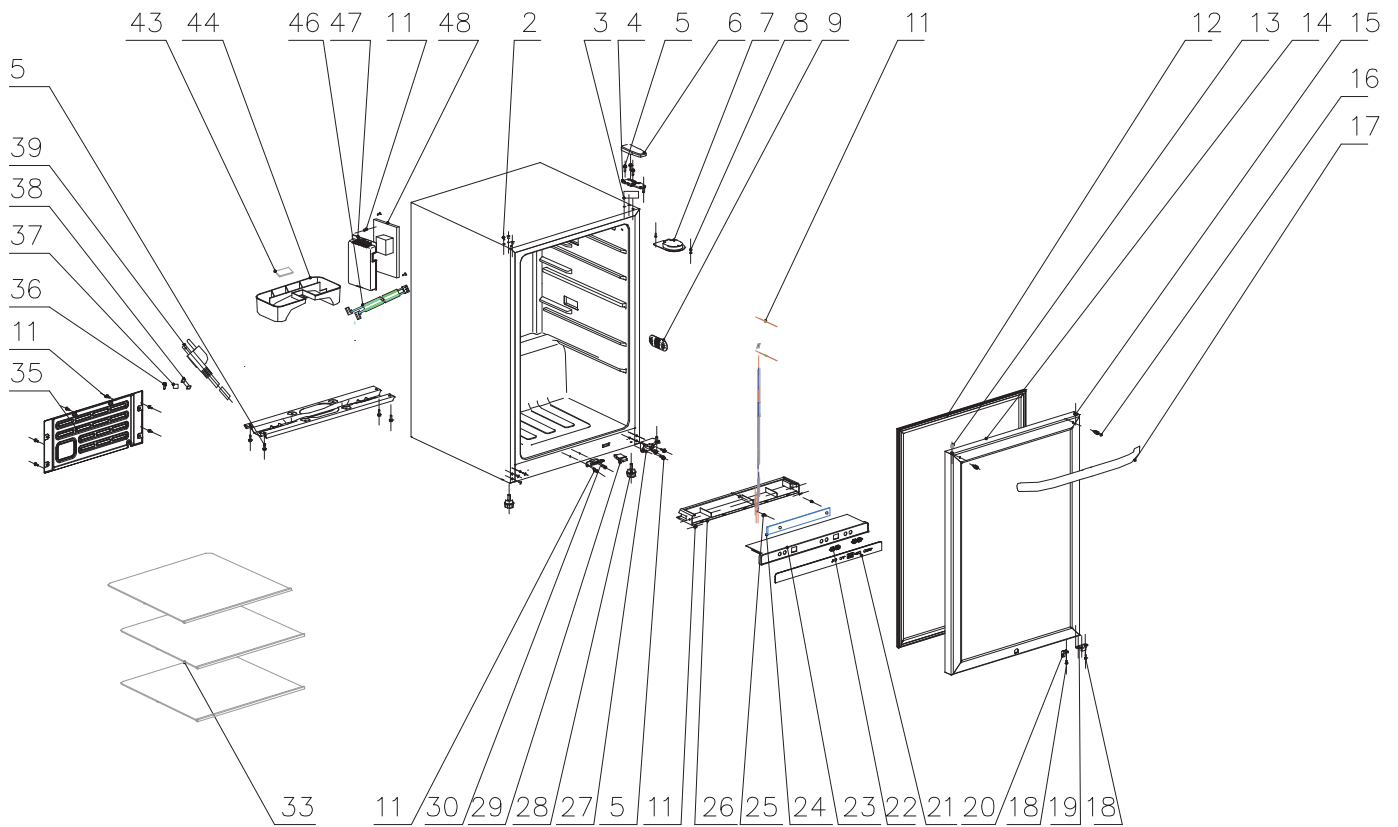

FRIGIDAIRE

Factory Parts Catalog

Product No.	FFBC46C2QS0
Series	Frigidaire
Market	Canada
Color	glass/steel
Volts	115
Owner's Guide	242103101

Frigidaire

5855 TERRY FOX WAY
MISSISSAUGA, ONTARIO, CANADA L5V 3E4

Publication No.
5995662383
15/06/19
(EN/SERVICE/KC)
099

WINE COOLER

Model No.
FFBC46C2Q

RECOMMENDED SPARES

RECOMMENDED SPARES

POS. NO	PART NO.	DESCRIPTION
2	5304479779	Plug, hinge hole, cabinet
3	5304479780	Washer, top hinge
4	5304479781	Hinge, top
5	5304480019	Screw, hinge, (6)
6	5304479782	Cover, top hinge
7 #	5304479803	Lamp Assembly, LED
8	5304479804	Screw, tapping, stainless steel
9	5304479805	Cover, temp sensor
9* #	5304479971	Thermistor, temp sensor
11	5304479807	Screw, tapping, stainless steel
12 #	5304479808	Gasket, door
13	5304479809	Plug, door hole
14	5304479830	Door Assembly, glass/steel
15	5304479789	Bushing, hinge
16	5304479811	Screw, shoulder, door handle
17	5304479812	Handle Assembly, door
18	5304479813	Screw, tapping, door
19	5304479790	Stop, door
20	5304479791	Bracket, door switch
21	5304479831	Control Panel, console
22	5304479936	Push Button
23	5304479815	Overlay, control board, cover
24 #	5304479832	PC Board, input, display
25	5304479817	Screw, tapping, (2)
26	5304479818	Base, display board
27	5304479792	Hinge, bottom
28	5304479819	Foot, leveling screw, cabinet
29 #	5304479794	Switch, lamp/light
30	5304479795	Latch, door
33	5304479833	Shelf, glass
35	5304479822	Cover, access, rear
36	5304480022	Screw, tapping
37	5304479823	Clamp, strain relief, power cord
38	5304479838	Sleeve, power cord
39 #	5304479824	Power Cord, electric
43	5304479828	Pad, thermal mastic
44	5304479799	Tray, drip pan
46 #	5304479834	Wiring Harness, electrical
47	5304479835	Cover, control box
48 #	5304479837	PC Board, power/main

WIRING DIAGRAM