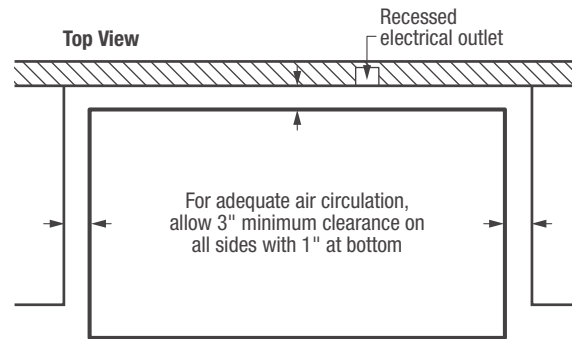

Features	
Defrost	Manual
Adjustable Temperature Control	Yes
Interior Lighting	LED
SpaceWise® Sliding Plastic Baskets with Colour-Coordinated Clips	1- Small Hanging Basket 1- Large Hanging Basket 1- Shallow Basket 1- Deep Basket
SpaceWise® Adjustable Dividers	Yes
Food Organization System	Yes
Defrost Water Drain	Yes
Lid Handle	Yes
Lock with Pop-Out Key	Yes
Power-On Light	Yes
Certifications	
CSA Rating	Household
Specifications	
Total Capacity (Cu. Ft.)	21.6
Annual Energy (kWH)	383
Annual Energy Cost (.12/kWH)	46
Power Supply Connection Location	Bottom Rear
Voltage Rating	115V/60Hz/5A
Connected Load (kW rating) @ 115 Volts¹	.6
Amps @ 115 Volts	5
Minimum Circuit Required (Amps)	15
Shipping Weight (Approx.)	217 Lbs.

¹An electrical supply with grounded three-prong receptacle is required. The power supply circuit must be installed in accordance with current local codes & ordinances.

NOTE: For planning purposes only. Always consult local and national electric codes. Refer to Product Installation Guide for detailed installation instructions on the web at frigidaire.ca.

Product Dimensions	
A - Height (Including Lid)	34-3/8"
B - Width	73-1/4"
C - Depth	29-1/2"
Height with Lid Open 90°	60-5/8"

Accessories information available on the web at frigidaire.ca