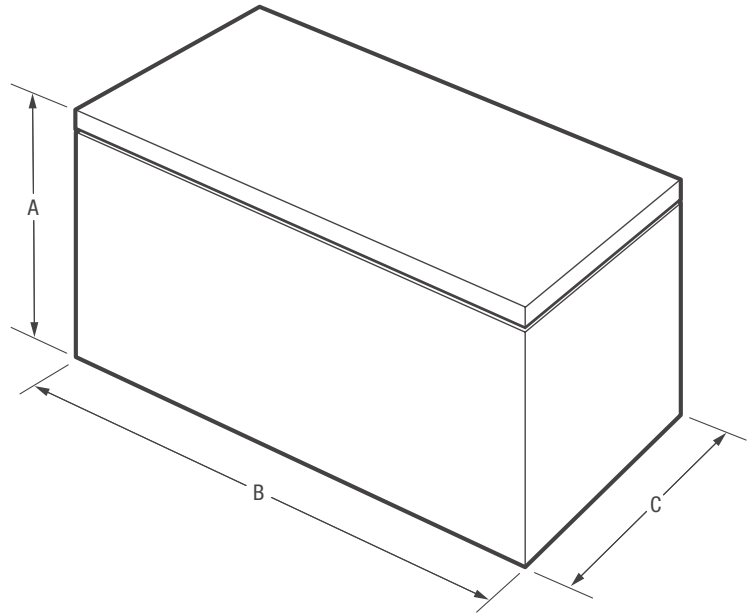

Features	
Defrost	Manual
Adjustable Temperature Control	Yes
Interior Lighting	LED
SpaceWise® Sliding Plastic Baskets with Colour-Coordinated Clips	1- Small Hanging Basket 1- Large Hanging Basket 1- Shallow Basket 1- Deep Basket
SpaceWise® Adjustable Dividers	Yes
Food Organization System	Yes
Defrost Water Drain	Yes
Lid Handle	Yes
Lock with Pop-Out Key	Yes
Power-On Light	Yes
Certifications	
CSA Rating	Household
Specifications	
Total Capacity (Cu. Ft.)	21.6
Annual Energy (kWH)	383
Annual Energy Cost (.12/kWH)	46
Power Supply Connection Location	Bottom Rear
Voltage Rating	115V/60Hz/5A
Connected Load (kW rating) @ 115 Volts¹	.6
Amps @ 115 Volts	5
Minimum Circuit Required (Amps)	15
Shipping Weight (Approx.)	217 Lbs.

¹An electrical supply with grounded three-prong receptacle is required. The power supply circuit must be installed in accordance with current local codes & ordinances.

NOTE: For planning purposes only. Always consult local and national electric codes. Refer to Product Installation Guide for detailed installation instructions on the web at frigidaire.ca.

Product Dimensions	
A - Height (Including Lid)	34-3/8"
B - Width	73-1/4"
C - Depth	29-1/2"
Height with Lid Open 90°	60-5/8"

Accessories information available on the web at frigidaire.ca