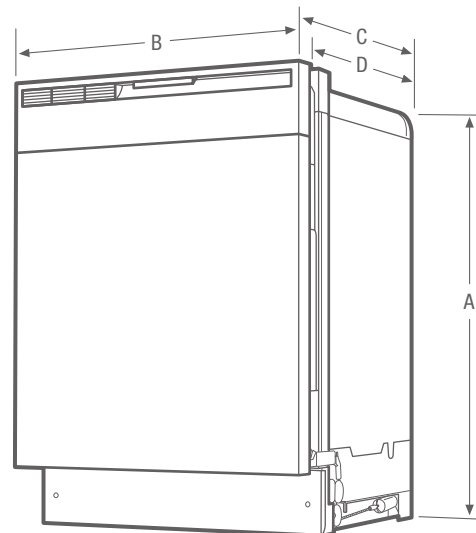

Features	
Control Design	Ready-Select*
Digital Display	
Door Latch	Yes
Stay-Put Door Hinge Design	
Low Rinse-Aid Indicator Light	
Interior Design	Tall Tub
Interior Colour	White
Wash System	Direct Feed
Wash Levels/Wash Speeds	5/1
Sound Package	UltraQuiet™ I
Filter	Plastic
Filter Trap	Removable
Soft Food Disposer	Yes
dB Level	60
Drying System	Static Vent
Cycles	
Number of Cycles	3
Heavy	Yes
Normal	Yes
Light	Yes
Delicate	
Favourite	
China/Crystal	
Rinse Only	
Energy Saver Plus	
Upper Rack Wash Only	
Cycle Indicator Light	Yes
Control Lock	Yes
Options	
Heat/No Heat Dry	Yes/Yes
Hi-Temp Wash	Yes
NSF® Certified Sanitize Rinse	
Delay Start	2-4-6 Hour
Rack System	
Rack Design/Rack Coating	Standard/PVC
Upper Rack -	
Stemware/Champagne Glass Holders	
Fold-Down Tines	
Cup Shelves	
Lower Rack -	
SpaceWise® Silverware Basket	Standard
Fold-Down Tines	
Small Items Cover	
Certifications	
ENERGY STAR®	
NSF® International Certification	
Specifications	
Water Inlet Location	Left Bottom Front
Water Usage (Gallons)	6.0
Water Pressure (PSI)	20 - 120
Integral Air Gap on Supply	Yes
Leveling Legs	4
Power Supply Connection Location	Right Bottom Front
Voltage Rating	120V / 60 Hz / 15A
Connected Load (kW Rating) @ 120 Volts¹	1.44
Amps @ 120 Volts	10
Shipping Weight (Approx.)	64 Lbs.

¹For use on adequately wired 120V, dedicated circuit having 2-wire service with a separate ground wire. Appliance must be grounded for safe operation.

NOTE: For planning purposes only. Always consult local and national electric and plumbing codes. Refer to Product Installation Guide for detailed installation instructions on the web at frigidaire.ca.

Product Dimensions		Cutout Dimensions	
A - Height (Adjustable)	33-1/2"-35"	Height (Min.)	34-1/4"
B - Width	24"	Height (Max.)	35-1/4"
C - Depth (Including Door)	25"	Width (Min.)	24"
D - Depth (To Tub Flange)	22-1/2"	Depth (Min.)	24"
Depth with Door Open 90°	49-1/4"		

Accessories information available on the web at frigidaire.ca