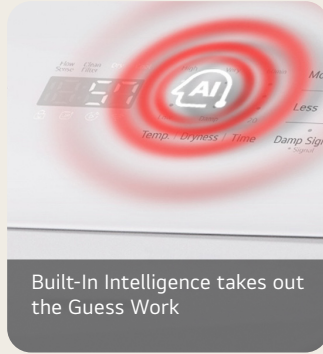

LG Laundry

WT8205CW W

5.6 cu. ft. Top Load Washer with 4-Way™ Agitator, EasyUnload™ & AI Sensing

EasyUnload™ - for a more Convenient Washing

5.6 cu.ft. HE washer with 4-Way™ agitator

Built-In Intelligence takes out the Guess Work