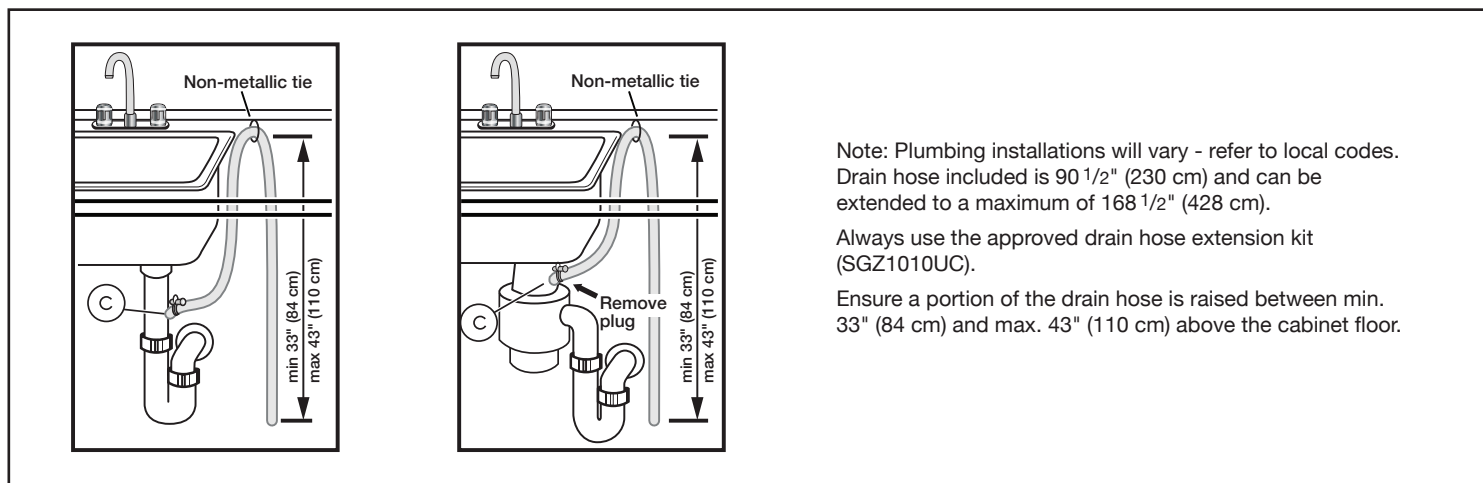

24" Recessed Handle Dishwasher

100 Series – White SHE2ADF2N

Installation Details

Accessories: To purchase Bosch accessories, cleaners & parts please call 1-800-944-2904 (Mon to Fri 5 am to 6 pm PST, Sat 6 am to 3 pm PST).

Notes: All height, width and depth dimensions are shown in inches. BSH reserves the absolute and unrestricted right to change product materials and specifications, at any time, without notice. Consult the product's installation instructions for final dimensional data and other details prior to making cutout.

Warranties: Please see Use & Care manual or Bosch website for statement of limited warranty.

For more information on our entire line of products, go to www.bosch-home.ca or call 1-800-944-2904

© BSH Home Appliances Corporation. All rights reserved. Bosch is a registered trademark of Robert Bosch GmbH.