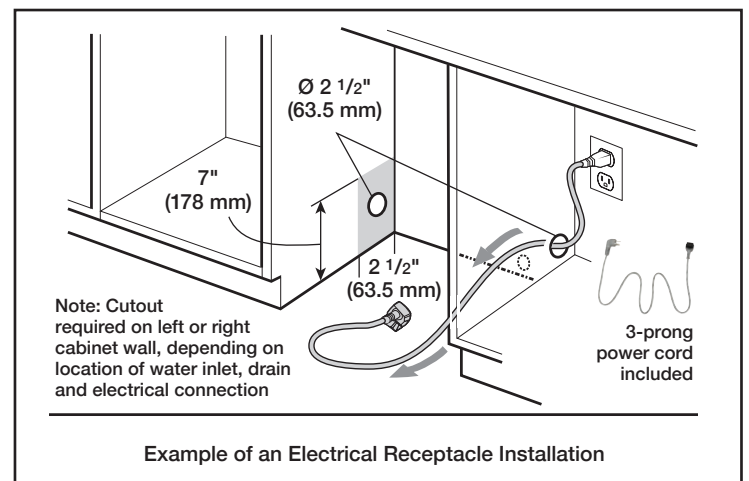

Notes: All height, width and depth dimensions are shown in inches. BSH reserves the absolute and unrestricted right to change product materials and specifications, at any time, without notice. Consult the product's installation instructions for final dimensional data and other details prior to making cutout.

24" Recessed Handle Dishwasher

100 Series – White SHE2ADF2N

Installation Details

The electrical power cord and drain connections are in the rear of the appliance. The inlet is in the front. Extension for drain hose available as accessory. Junction Box for hard wired connection available as an accessory.