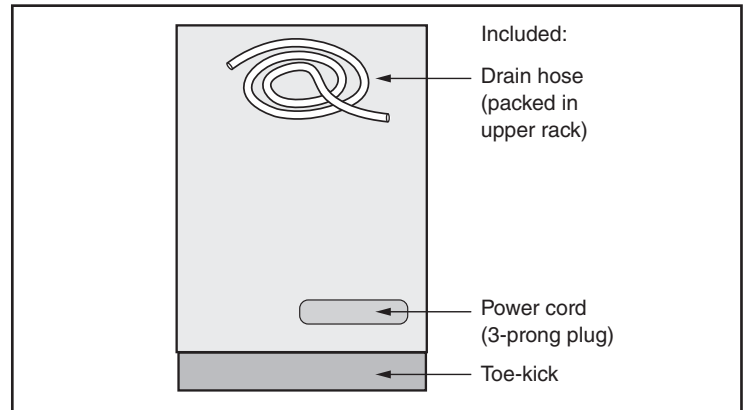

Notes: All height, width and depth dimensions are shown in inches. BSH reserves the absolute and unrestricted right to change product materials and specifications, at any time, without notice. Consult the product's installation instructions for final dimensional data and other details prior to making cutout.

24" Recessed Handle Dishwasher

100 Series – White SHE2ADF2N

Installation Details

The electrical power cord and drain connections are in the rear of the appliance. The inlet is in the front. Extension for drain hose available as accessory. Junction Box for hard wired connection available as an accessory.