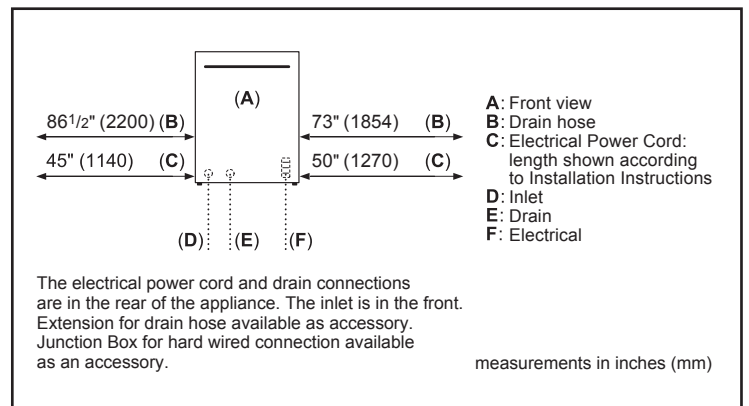

Efficiency

Water usage per cycle	3.5 gal
ENERGY STAR [®] Certified	No
Total annual energy consumption	269 kWh

Capacity

Number of place settings	12
--------------------------	----

Technical Details

Watts	1440 W
Current	12 Amps
Volts	120 V
Frequency	60 Hz
Power cord full length	67"
Power cord install length from edge of unit when facing the door	Left – 45" Right – 50"
Minimum water pressure	14 lb/sin
Length outlet hose	90 1/2"

Notes: All height, width and depth dimensions are shown in inches. BSH reserves the absolute and unrestricted right to change product materials and specifications, at any time, without notice. Consult the product's installation instructions for final dimensional data and other details prior to making cutout.

24" Recessed Handle Dishwasher

100 Series – White SHE2ADF2N

Installation Details

The electrical power cord and drain connections are in the rear of the appliance. The inlet is in the front. Extension for drain hose available as accessory. Junction Box for hard wired connection available as an accessory.