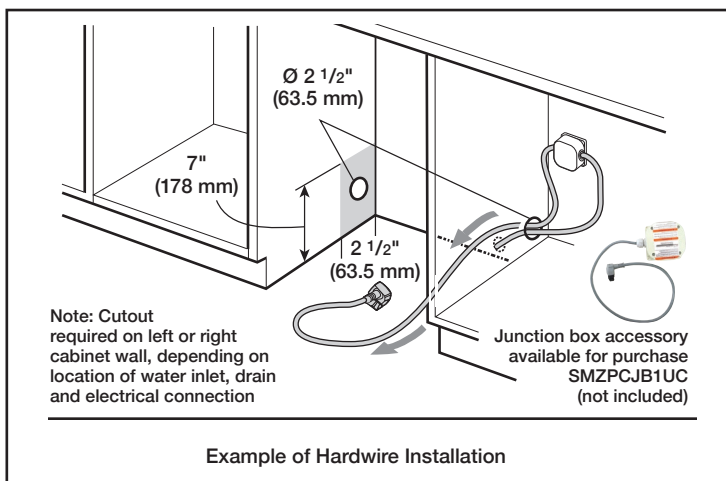

Notes: All height, width and depth dimensions are shown in inches. BSH reserves the absolute and unrestricted right to change product materials and specifications, at any time, without notice. Consult the product's installation instructions for final dimensional data and other details prior to making cutout.

24" Recessed Handle Dishwasher

100 Series – White SHE2ADF2N

Installation Details

The electrical power cord and drain connections are in the rear of the appliance. The inlet is in the front. Extension for drain hose available as accessory. Junction Box for hard wired connection available as an accessory.