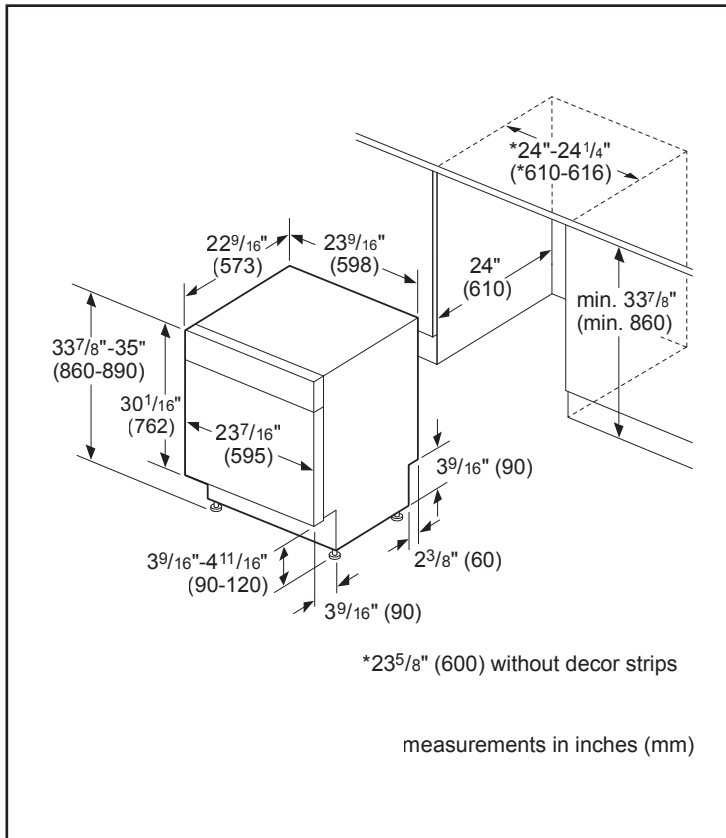

Notes: All height, width and depth dimensions are shown in inches. BSH reserves the absolute and unrestricted right to change product materials and specifications, at any time, without notice. Consult the product's installation instructions for final dimensional data and other details prior to making cutout.

24" Recessed Handle Dishwasher

100 Series – White SHE2ADF2N

Installation Details

The electrical power cord and drain connections are in the rear of the appliance. The inlet is in the front. Extension for drain hose available as accessory. Junction Box for hard wired connection available as an accessory.