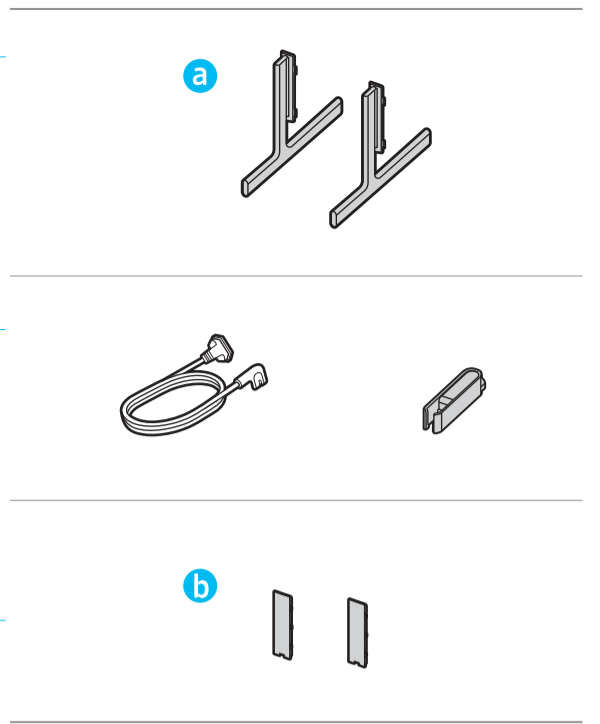

4

B

5

6

7

8

* : 0-9, A-Z

	A	B	C	D	E	F	G	H	I
85QN8*H 85QN8*	74.4 inches (1888.8 mm) (1888.8 mm) (188.88 cm)	42.6 inches (1083.2 mm) (1083,2 mm) (108.32 cm)	2.1 inches (52.5 mm) (52.5 mm) (5.25 cm)	44.2 inches (1123.0 mm) (1123,0 mm) (112.30 cm)	45.2 inches (1148.0 mm) (1148,0 mm) (114.80 cm)	14.5 inches (369.0 mm) (369,0 mm) (36.90 cm)	84.5 inches (214 cm) (214 cm)	70.8 lbs (32.1 kg) (32,1 кг)	72.3 lbs (32.8 kg) (32,8 кг)

* : 0-9, A-Z

	VESA A x B (mm) VESA A x B (mm)	C (mm) C (mm)	D x 4
85QN8*H 85QN8*	600 X 400	18-20	M8