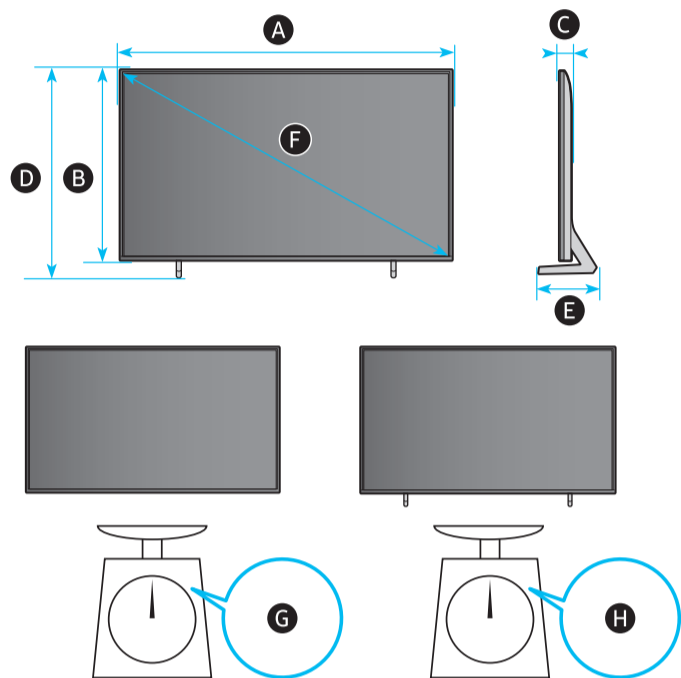

QN7*H

Samsung Smart Remote / Battery (AAA) x2
Télécommande intelligente Samsung / Pile (AAA) x2

QN1EH

Remote Control / Battery (AAA) x2
Télécommande / Pile (AAA) x2

43"

50"

55"-65"

	A	B	C	D	E	F	G	H
43QN7*H	38.0 inches (965.5 mm)	22.0 inches (559.4 mm)	1.0 inches (25.7 mm)	24.2 inches (614.7 mm)	7.8 inches (198.4 mm)	42.5 inches	17.9 lbs (8.1 kg)	18.5 lbs (8.4 kg)
50QN7*H	44.0 inches (1118.3 mm)	25.4 inches (644.1 mm)	1.0 inches (25.7 mm)	27.6 inches (701.5 mm)	9.4 inches (238.6 mm)	49.5 inches	24.5 lbs (11.1 kg)	25.4 lbs (11.5 kg)
55QN7*H	48.5 inches (1232.1 mm)	27.9 inches (708.8 mm)	1.0 inches (25.7 mm)	30.2 inches (768.1 mm)	9.4 inches (238.6 mm)	54.6 inches	30.4 lbs (13.8 kg)	31.3 lbs (14.2 kg)
65QN7*H 65QN1EH	57.1 inches (1450.9 mm)	32.7 inches (831.8 mm)	1.0 inches (25.7 mm)	35.0 inches (890.0 mm)	10.6 inches (270.4 mm)	64.5 inches	45.9 lbs (20.8 kg)	47.0 lbs (21.3 kg)

*: 0-9, A-Z

	VESA A x B (mm)	C (mm)	D	E x 4	F (mm)	G (inches)	H (inches)	I (inches)
43QN7*H	200 x 200	11-13	C + ★	M8	1.25	7.4	15.1	6.8
50QN7*H	200 x 200	11-13	C + ★	M8	1.25	8.2	18.1	9.4
55QN7*H	200 x 200	11-13	C + ★	M8	1.25	10.5	20.3	9.6
65QN7*H 65QN1EH	400 x 300	11-13	C + ★	M8	1.25	10.4	20.7	10.6