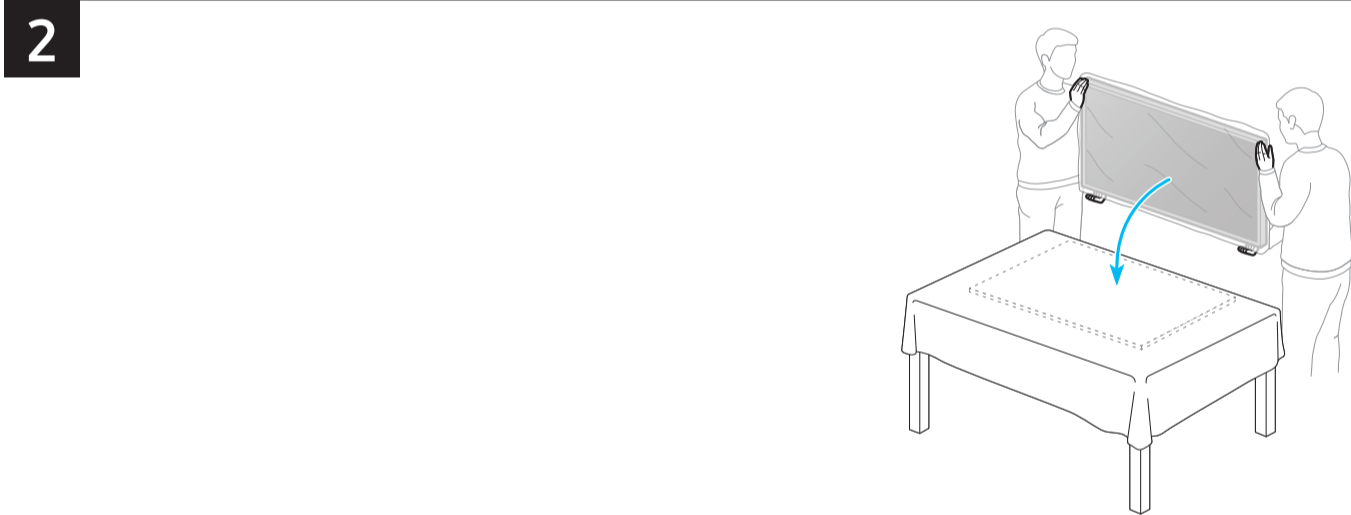

QN7*H

Samsung Smart Remote / Battery (AAA) x2
Télécommande intelligente Samsung / Pile (AAA) x2

QN1EH

Remote Control / Battery (AAA) x2
Télécommande / Pile (AAA) x2

43"

50"

55"-65"

	A	B	C	D	E	F	G	H
43QN7*H	38.0 inches (965.5 mm)	22.0 inches (559.4 mm)	1.0 inches (25.7 mm)	24.2 inches (614.7 mm)	7.8 inches (198.4 mm)	42.5 inches	17.9 lbs (8.1 kg)	18.5 lbs (8.4 kg)
50QN7*H	44.0 inches (1118.3 mm)	25.4 inches (644.1 mm)	1.0 inches (25.7 mm)	27.6 inches (701.5 mm)	9.4 inches (238.6 mm)	49.5 inches	24.5 lbs (11.1 kg)	25.4 lbs (11.5 kg)
55QN7*H	48.5 inches (1232.1 mm)	27.9 inches (708.8 mm)	1.0 inches (25.7 mm)	30.2 inches (768.1 mm)	9.4 inches (238.6 mm)	54.6 inches	30.4 lbs (13.8 kg)	31.3 lbs (14.2 kg)
65QN7*H 65QN1EH	57.1 inches (1450.9 mm)	32.7 inches (831.8 mm)	1.0 inches (25.7 mm)	35.0 inches (890.0 mm)	10.6 inches (270.4 mm)	64.5 inches	45.9 lbs (20.8 kg)	47.0 lbs (21.3 kg)