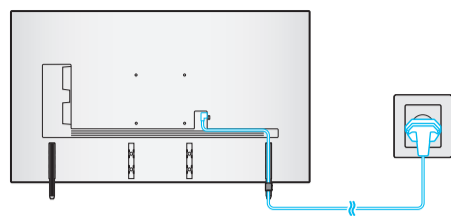

QN7*H

Samsung Smart Remote / Battery (AAA) x2
Télécommande intelligente Samsung / Pile (AAA) x2

QN1EH

Remote Control / Battery (AAA) x2
Télécommande / Pile (AAA) x2

43"

50"

55"-65"

	A	B	C	D	E	F	G	H
43QN7*H	38.0 inches (965.5 mm)	22.0 inches (559.4 mm)	1.0 inches (25.7 mm)	24.2 inches (614.7 mm)	7.8 inches (198.4 mm)	42.5 inches	17.9 lbs (8.1 kg)	18.5 lbs (8.4 kg)
50QN7*H	44.0 inches (1118.3 mm)	25.4 inches (644.1 mm)	1.0 inches (25.7 mm)	27.6 inches (701.5 mm)	9.4 inches (238.6 mm)	49.5 inches	24.5 lbs (11.1 kg)	25.4 lbs (11.5 kg)
55QN7*H	48.5 inches (1232.1 mm)	27.9 inches (708.8 mm)	1.0 inches (25.7 mm)	30.2 inches (768.1 mm)	9.4 inches (238.6 mm)	54.6 inches	30.4 lbs (13.8 kg)	31.3 lbs (14.2 kg)
65QN7*H 65QN1EH	57.1 inches (1450.9 mm)	32.7 inches (831.8 mm)	1.0 inches (25.7 mm)	35.0 inches (890.0 mm)	10.6 inches (270.4 mm)	64.5 inches	45.9 lbs (20.8 kg)	47.0 lbs (21.3 kg)

*: 0-9, A-Z

	VESA A x B (mm)	C (mm)	D	E x 4	F (mm)	G (inches)	H (inches)	I (inches)
43QN7*H	200 x 200	11-13	C + ★	M8	1.25	7.4	15.1	6.8
50QN7*H	200 x 200	11-13	C + ★	M8	1.25	8.2	18.1	9.4
55QN7*H	200 x 200	11-13	C + ★	M8	1.25	10.5	20.3	9.6
65QN7*H 65QN1EH	400 x 300	11-13	C + ★	M8	1.25	10.4	20.7	10.6