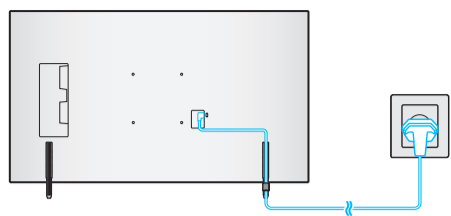

QN7*H

Samsung Smart Remote / Battery (AAA) x2
Télécommande intelligente Samsung / Pile (AAA) x2

QN1EH

Remote Control / Battery (AAA) x2
Télécommande / Pile (AAA) x2

43"

50"

55"-65"

	A	B	C	D	E	F	G	H
43QN7*H	38.0 inches (965.5 mm)	22.0 inches (559.4 mm)	1.0 inches (25.7 mm)	24.2 inches (614.7 mm)	7.8 inches (198.4 mm)	42.5 inches	17.9 lbs (8.1 kg)	18.5 lbs (8.4 kg)
50QN7*H	44.0 inches (1118.3 mm)	25.4 inches (644.1 mm)	1.0 inches (25.7 mm)	27.6 inches (701.5 mm)	9.4 inches (238.6 mm)	49.5 inches	24.5 lbs (11.1 kg)	25.4 lbs (11.5 kg)
55QN7*H	48.5 inches (1232.1 mm)	27.9 inches (708.8 mm)	1.0 inches (25.7 mm)	30.2 inches (768.1 mm)	9.4 inches (238.6 mm)	54.6 inches	30.4 lbs (13.8 kg)	31.3 lbs (14.2 kg)
65QN7*H 65QN1EH	57.1 inches (1450.9 mm)	32.7 inches (831.8 mm)	1.0 inches (25.7 mm)	35.0 inches (890.0 mm)	10.6 inches (270.4 mm)	64.5 inches	45.9 lbs (20.8 kg)	47.0 lbs (21.3 kg)

*: 0-9, A-Z

	VESA A x B (mm)	C (mm)	D	E x 4	F (mm)	G (inches)	H (inches)	I (inches)
43QN7*H	200 x 200	11-13	C + ★	M8	1.25	7.4	15.1	6.8
50QN7*H	200 x 200	11-13	C + ★	M8	1.25	8.2	18.1	9.4
55QN7*H	200 x 200	11-13	C + ★	M8	1.25	10.5	20.3	9.6
65QN7*H 65QN1EH	400 x 300	11-13	C + ★	M8	1.25	10.4	20.7	10.6