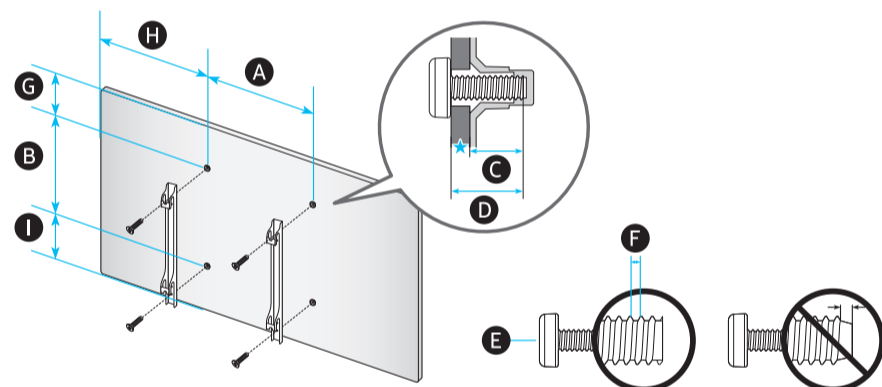

QN7*H

Samsung Smart Remote / Battery (AAA) x2
Télécommande intelligente Samsung / Pile (AAA) x2

QN1EH

Remote Control / Battery (AAA) x2
Télécommande / Pile (AAA) x2

43"

50"

55"-65"

	A	B	C	D	E	F	G	H
43QN7*H	38.0 inches (965.5 mm)	22.0 inches (559.4 mm)	1.0 inches (25.7 mm)	24.2 inches (614.7 mm)	7.8 inches (198.4 mm)	42.5 inches	17.9 lbs (8.1 kg)	18.5 lbs (8.4 kg)
50QN7*H	44.0 inches (1118.3 mm)	25.4 inches (644.1 mm)	1.0 inches (25.7 mm)	27.6 inches (701.5 mm)	9.4 inches (238.6 mm)	49.5 inches	24.5 lbs (11.1 kg)	25.4 lbs (11.5 kg)
55QN7*H	48.5 inches (1232.1 mm)	27.9 inches (708.8 mm)	1.0 inches (25.7 mm)	30.2 inches (768.1 mm)	9.4 inches (238.6 mm)	54.6 inches	30.4 lbs (13.8 kg)	31.3 lbs (14.2 kg)
65QN7*H 65QN1EH	57.1 inches (1450.9 mm)	32.7 inches (831.8 mm)	1.0 inches (25.7 mm)	35.0 inches (890.0 mm)	10.6 inches (270.4 mm)	64.5 inches	45.9 lbs (20.8 kg)	47.0 lbs (21.3 kg)

*: 0-9, A-Z

	VESA A x B (mm)	C (mm)	D	E x 4	F (mm)	G (inches)	H (inches)	I (inches)
43QN7*H	200 x 200	11-13	C + ★	M8	1.25	7.4	15.1	6.8
50QN7*H	200 x 200	11-13	C + ★	M8	1.25	8.2	18.1	9.4
55QN7*H	200 x 200	11-13	C + ★	M8	1.25	10.5	20.3	9.6
65QN7*H 65QN1EH	400 x 300	11-13	C + ★	M8	1.25	10.4	20.7	10.6