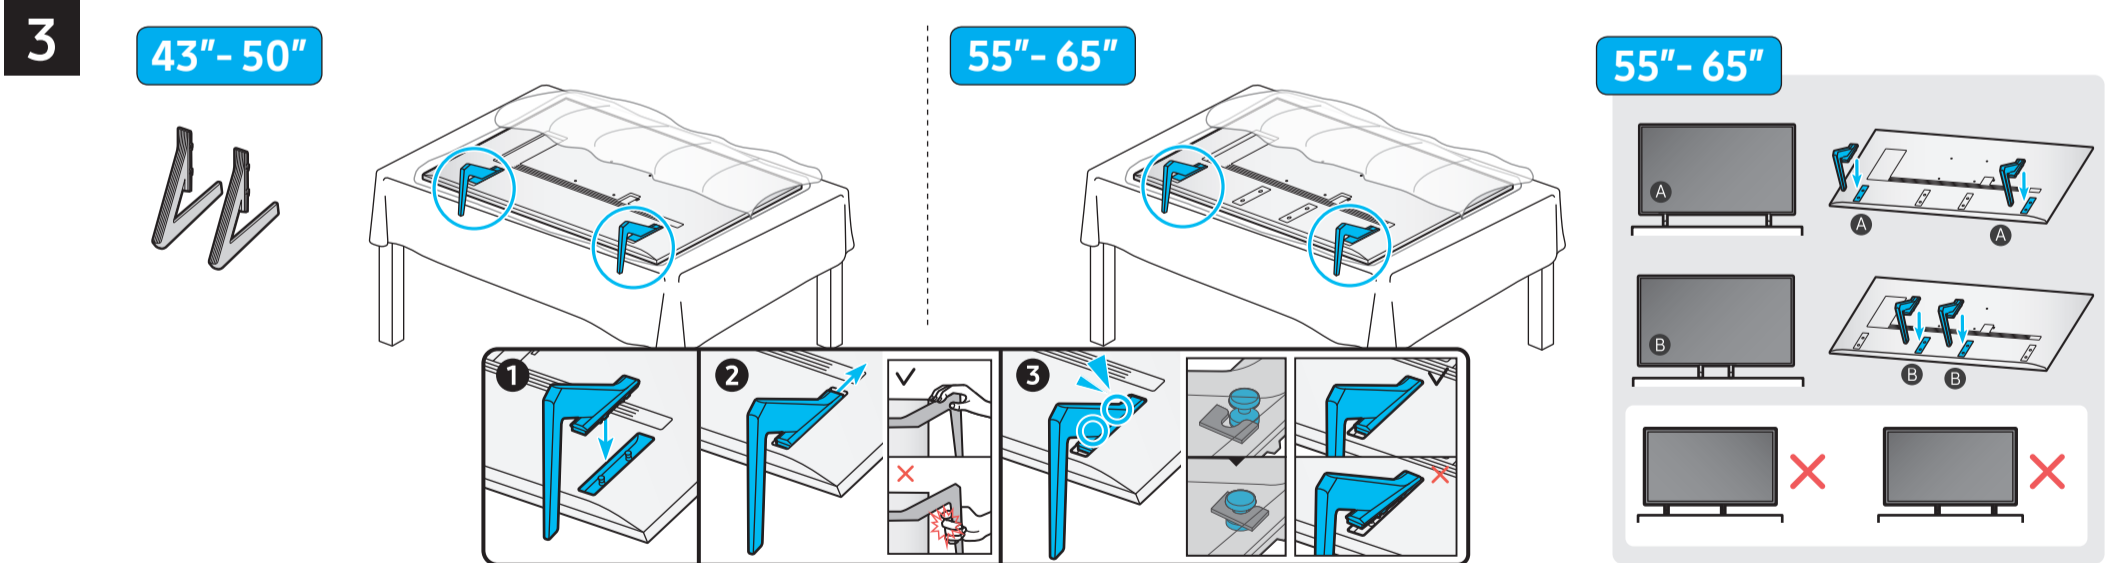

QN7*H

Samsung Smart Remote / Battery (AAA) x2
Télécommande intelligente Samsung / Pile (AAA) x2

QN1EH

Remote Control / Battery (AAA) x2
Télécommande / Pile (AAA) x2

43"

50"

55"-65"

	A	B	C	D	E	F	G	H
43QN7*H	38.0 inches (965.5 mm)	22.0 inches (559.4 mm)	1.0 inches (25.7 mm)	24.2 inches (614.7 mm)	7.8 inches (198.4 mm)	42.5 inches	17.9 lbs (8.1 kg)	18.5 lbs (8.4 kg)
50QN7*H	44.0 inches (1118.3 mm)	25.4 inches (644.1 mm)	1.0 inches (25.7 mm)	27.6 inches (701.5 mm)	9.4 inches (238.6 mm)	49.5 inches	24.5 lbs (11.1 kg)	25.4 lbs (11.5 kg)
55QN7*H	48.5 inches (1232.1 mm)	27.9 inches (708.8 mm)	1.0 inches (25.7 mm)	30.2 inches (768.1 mm)	9.4 inches (238.6 mm)	54.6 inches	30.4 lbs (13.8 kg)	31.3 lbs (14.2 kg)
65QN7*H 65QN1EH	57.1 inches (1450.9 mm)	32.7 inches (831.8 mm)	1.0 inches (25.7 mm)	35.0 inches (890.0 mm)	10.6 inches (270.4 mm)	64.5 inches	45.9 lbs (20.8 kg)	47.0 lbs (21.3 kg)