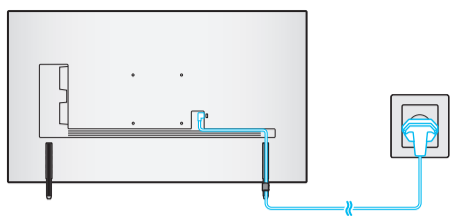

QN7*H

Samsung Smart Remote / Battery (AAA) x2
Télécommande intelligente Samsung / Pile (AAA) x2

QN1EH

Remote Control / Battery (AAA) x2
Télécommande / Pile (AAA) x2

43"

50"

55"-65"

	A	B	C	D	E	F	G	H
43QN7*H	38.0 inches (965.5 mm)	22.0 inches (559.4 mm)	1.0 inches (25.7 mm)	24.2 inches (614.7 mm)	7.8 inches (198.4 mm)	42.5 inches	17.9 lbs (8.1 kg)	18.5 lbs (8.4 kg)
50QN7*H	44.0 inches (1118.3 mm)	25.4 inches (644.1 mm)	1.0 inches (25.7 mm)	27.6 inches (701.5 mm)	9.4 inches (238.6 mm)	49.5 inches	24.5 lbs (11.1 kg)	25.4 lbs (11.5 kg)
55QN7*H	48.5 inches (1232.1 mm)	27.9 inches (708.8 mm)	1.0 inches (25.7 mm)	30.2 inches (768.1 mm)	9.4 inches (238.6 mm)	54.6 inches	30.4 lbs (13.8 kg)	31.3 lbs (14.2 kg)
65QN7*H 65QN1EH	57.1 inches (1450.9 mm)	32.7 inches (831.8 mm)	1.0 inches (25.7 mm)	35.0 inches (890.0 mm)	10.6 inches (270.4 mm)	64.5 inches	45.9 lbs (20.8 kg)	47.0 lbs (21.3 kg)

*: 0-9, A-Z

	VESA A x B (mm)	C (mm)	D	E x 4	F (mm)	G (inches)	H (inches)	I (inches)
43QN7*H	200 x 200	11-13	C + ★	M8	1.25	7.4	15.1	6.8
50QN7*H	200 x 200	11-13	C + ★	M8	1.25	8.2	18.1	9.4
55QN7*H	200 x 200	11-13	C + ★	M8	1.25	10.5	20.3	9.6
65QN7*H 65QN1EH	400 x 300	11-13	C + ★	M8	1.25	10.4	20.7	10.6