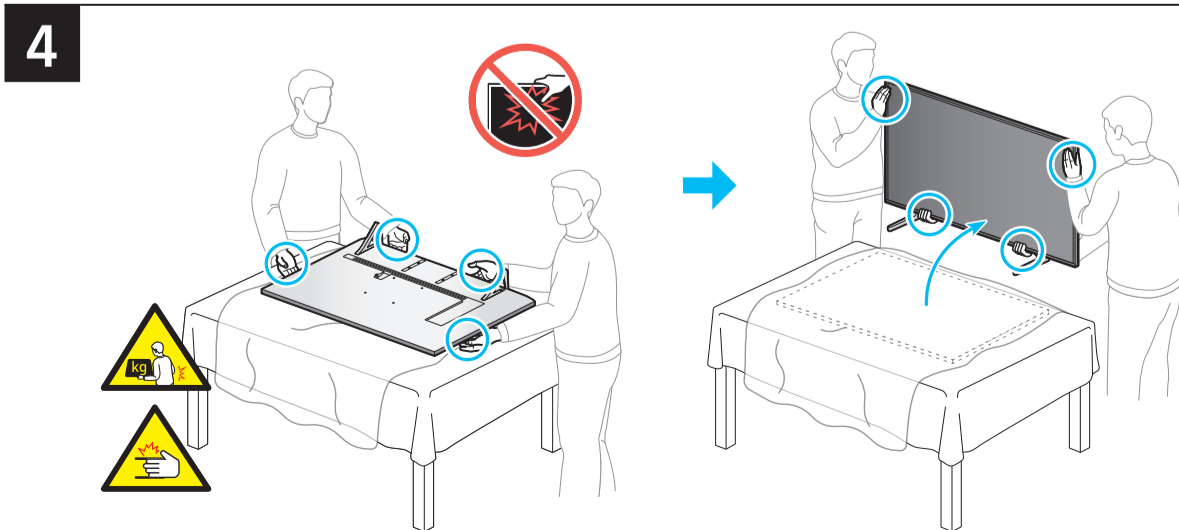

USB	USB ↔	OPTICAL	
ARC	HDMI (eARC)	LAN	
	HDMI	ANT	

Scan this QR code with your smart phone to see helpful videos.
Scannez le code QR à l'aide de votre téléphone intelligent pour voir des vidéos utiles.

QN7*H

Samsung Smart Remote / Battery (AAA) x2
Télécommande intelligente Samsung / Pile (AAA) x2

QN1EH

Remote Control / Battery (AAA) x2
Télécommande / Pile (AAA) x2

43"

50"

55"-65"

	A	B	C	D	E	F	G	H
43QN7*H	38.0 inches (965.5 mm)	22.0 inches (559.4 mm)	1.0 inches (25.7 mm)	24.2 inches (614.7 mm)	7.8 inches (198.4 mm)	42.5 inches	17.9 lbs (8.1 kg)	18.5 lbs (8.4 kg)
50QN7*H	44.0 inches (1118.3 mm)	25.4 inches (644.1 mm)	1.0 inches (25.7 mm)	27.6 inches (701.5 mm)	9.4 inches (238.6 mm)	49.5 inches	24.5 lbs (11.1 kg)	25.4 lbs (11.5 kg)
55QN7*H	48.5 inches (1232.1 mm)	27.9 inches (708.8 mm)	1.0 inches (25.7 mm)	30.2 inches (768.1 mm)	9.4 inches (238.6 mm)	54.6 inches	30.4 lbs (13.8 kg)	31.3 lbs (14.2 kg)
65QN7*H 65QN1EH	57.1 inches (1450.9 mm)	32.7 inches (831.8 mm)	1.0 inches (25.7 mm)	35.0 inches (890.0 mm)	10.6 inches (270.4 mm)	64.5 inches	45.9 lbs (20.8 kg)	47.0 lbs (21.3 kg)