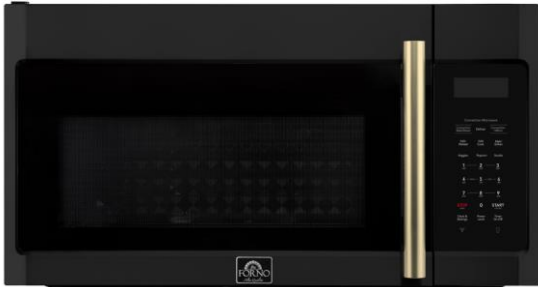

FOTR3038-30WHT MICROWAVE
30in Over The Range Microwave Black
1.5 cu. ft

Specifications:

Total Net Capacity: 1.5cu. ft
 120 Volt 60 Hz
 Rated input power: 1500W
 Rated output power:900W
 Classic white design
 Removable handle with stainless and Anti brass color

Features:

- Power level x 11
- Convection Cooking
- One-touch Cooking
- Multi-stage Cooking
- Auto/ Manual Defrost
- Digital control panel
- Auto Cook Menus
- 13.6-inch glass turntable

Figure 1

PESO NETO/POIDS NET/N.W. 22.92 kg/ 50.52 poids/lbs
 PESO BRUTO/POIDS BRUT/G.W. 26.12 kg/ 57.58 poids/lbs