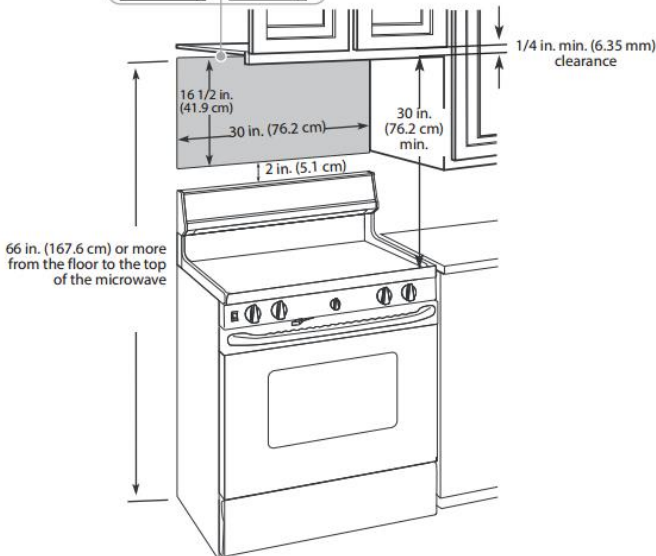

FOTR3038-30WHT MICROWAVE
30in Over The Range Microwave Black
1.5 cu. ft

Specifications:

Total Net Capacity: 1.5cu. ft
 120 Volt 60 Hz
 Rated input power: 1500W
 Rated output power:900W
 Classic white design
 Removable handle with stainless and Anti brass color

Features:

- Power level x 11
- Convection Cooking
- One-touch Cooking
- Multi-stage Cooking
- Auto/ Manual Defrost
- Digital control panel
- Auto Cook Menus
- 13.6-inch glass turntable

Figure 1

PESO NETO/POIDS NET/N.W. 22.92 kg/ 50.52 poids/lbs
 PESO BRUTO/POIDS BRUT/G.W. 26.12 kg/ 57.58 poids/lbs

Package size: 84.5* 49.0*52.0 cm
Unit size: 75.9*38.2*41.7 cm
FOB port: Beijiao
40HQ Loading qty: 308