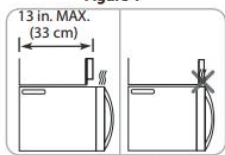

Features:

- Power level x 11
- Convection Cooking
- One-touch Cooking
- Multi-stage Cooking
- Auto/ Manual Defrost
- Digital control panel
- Auto Cook Menus
- 13.6-inch glass turntable

Figure 1

PESO NETO/POIDS NET/N.W. 22.92 kg/ 50.52 poids/lbs
 PESO BRUTO/POIDS BRUT/G.W. 26.12 kg/ 57.58 poids/lbs

Package size: 84.5* 49.0*52.0 cm
Unit size: 75.9*38.2*41.7 cm
FOB port: Beijiao
40HQ Loading qty: 308