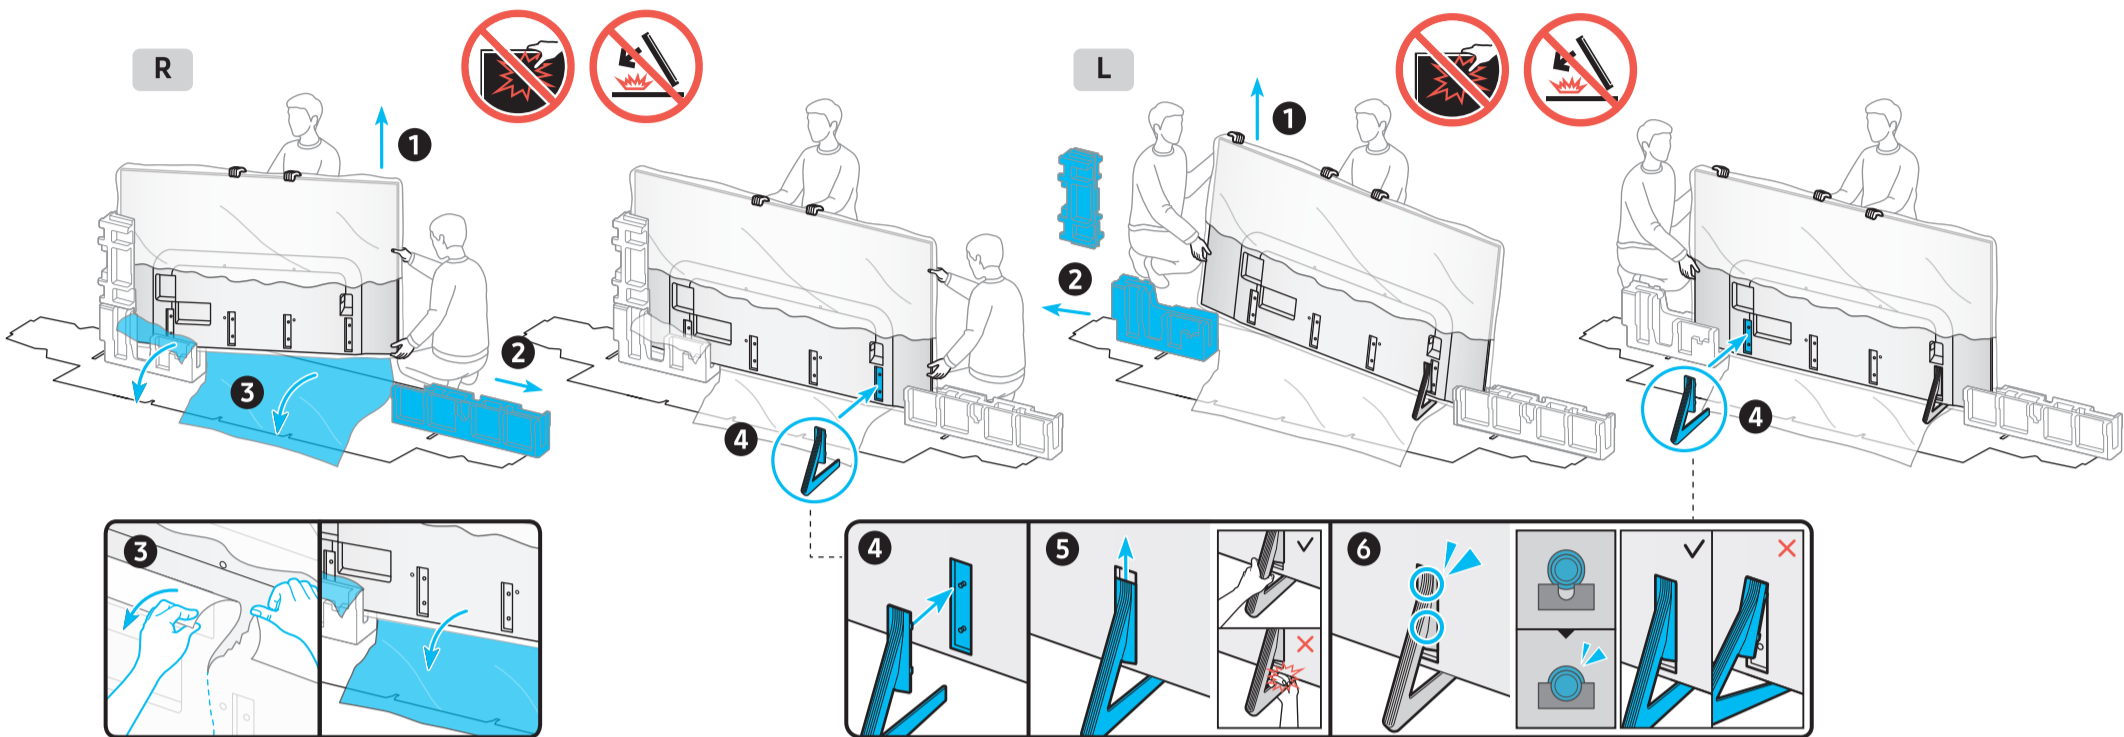

USB	USB ↔	OPTICAL		
ARC	HDMI (eARC)		LAN	
	HDMI		ANTENNA	

3

83"

R

L

4

5

83"