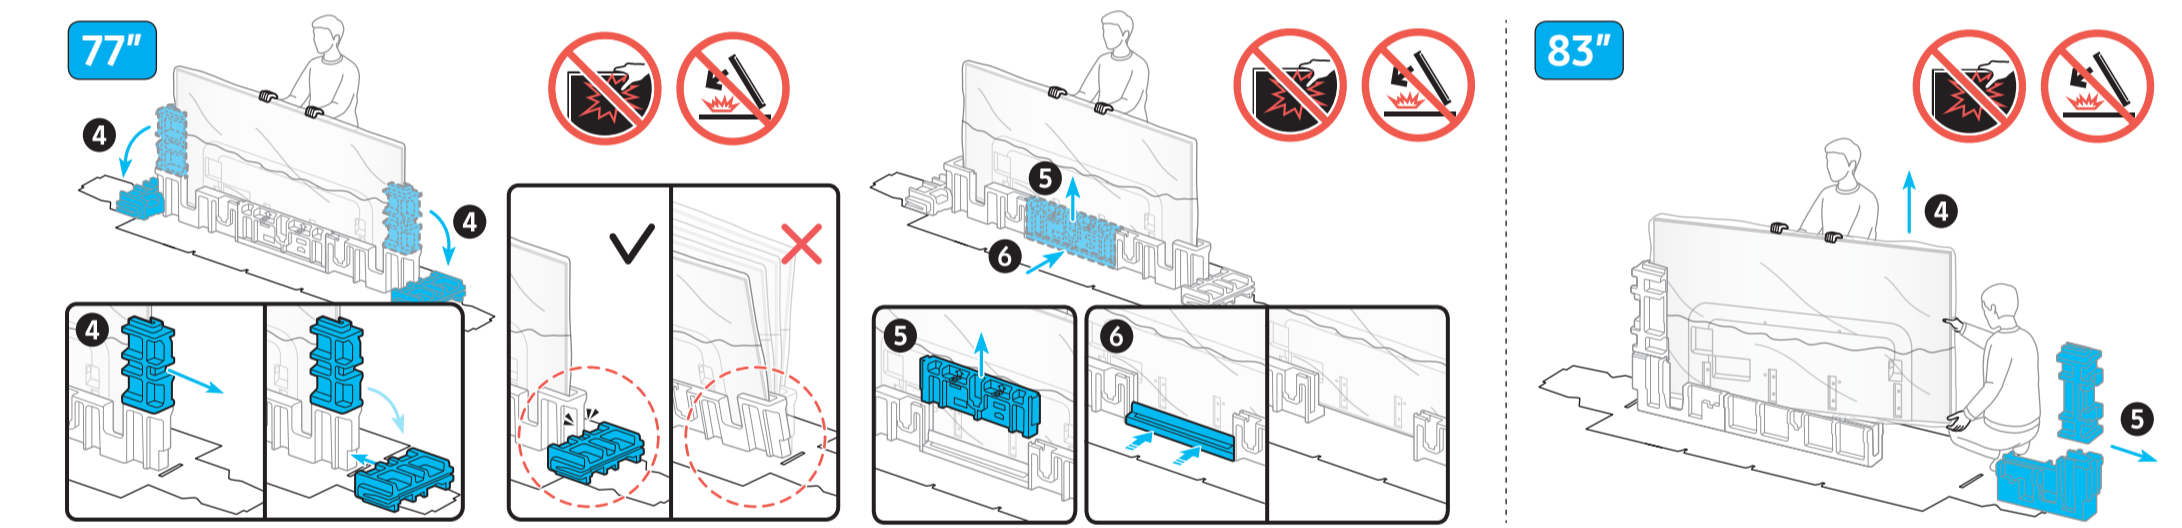

USB	USB ↔	OPTICAL		
ARC	HDMI (eARC)		LAN	
	HDMI		ANTENNA	

3

83"

R

L

4

5

83"