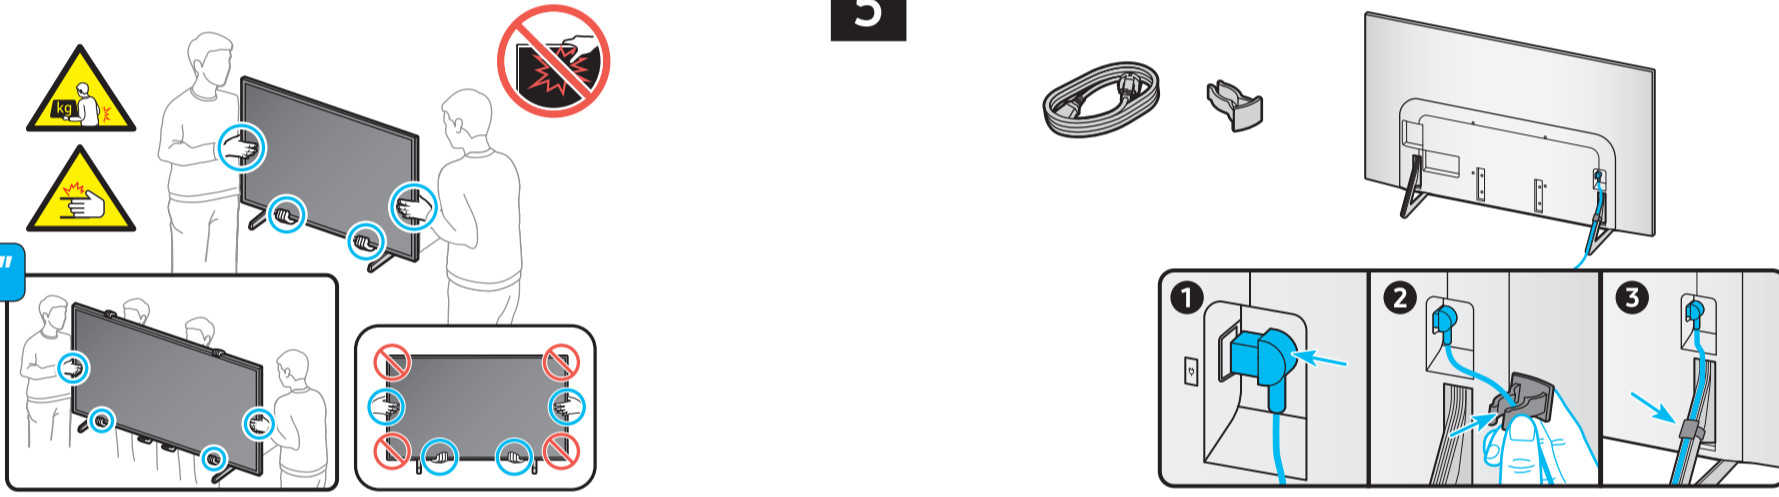

USB	USB ↔	OPTICAL		
ARC	HDMI (eARC)		LAN	
	HDMI		ANTENNA	

3

83"

R

L

4

5

83"