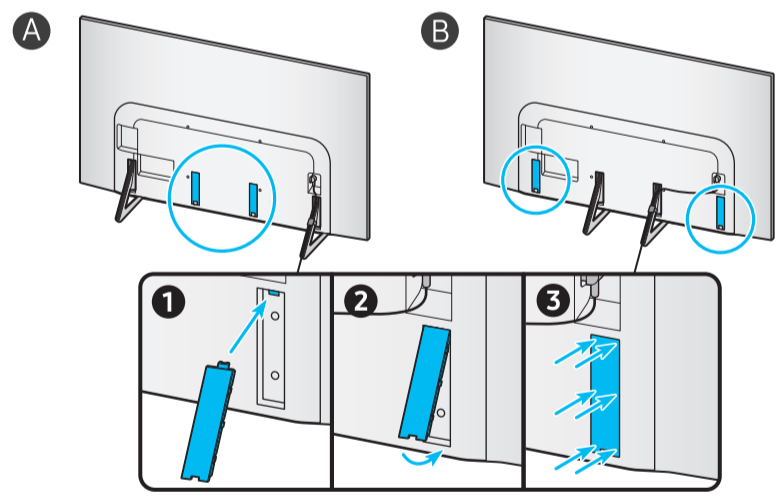

USB	USB ↔	OPTICAL		
ARC	HDMI (eARC)		LAN	
	HDMI		ANTENNA	

3

83"

R

L

4

5

83"

6

7

*: 0-9, A-Z

	A	B	C	D	E	F	G	H
77S8*D 77S8*F 77SF8*	67.8 inches (1721.4 mm)	39.0 inches (991.4 mm)	1.3 inches (33.9 mm)	41.7 inches (1060.0 mm)	13.0 inches (330.2 mm)	76.6 inches (194 cm)	61.9 lbs (28.1 kg)	63.5 lbs (28.8 kg)
83S8*F 83SF8*	72.8 inches (1849.0 mm)	41.7 inches (1059.0 mm)	1.4 inches (34.9 mm)	44.5 inches (1129.5 mm)	13.7 inches (348.7 mm)	82.5 inches (209 cm)	72.5 lbs (32.9 kg)	74.7 lbs (33.9 kg)