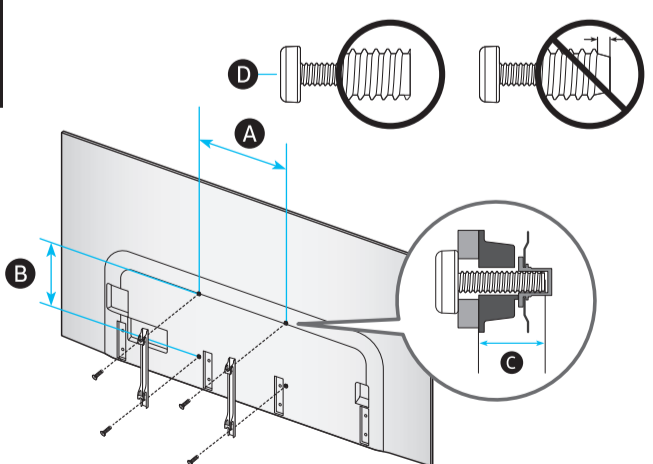

USB	USB ↔	OPTICAL		
ARC	HDMI (eARC)		LAN	
	HDMI		ANTENNA	

3

83"

R

L

4

5

83"

6

7

*: 0-9, A-Z

	A	B	C	D	E	F	G	H
77S8*D 77S8*F 77SF8*	67.8 inches (1721.4 mm)	39.0 inches (991.4 mm)	1.3 inches (33.9 mm)	41.7 inches (1060.0 mm)	13.0 inches (330.2 mm)	76.6 inches (194 cm)	61.9 lbs (28.1 kg)	63.5 lbs (28.8 kg)
83S8*F 83SF8*	72.8 inches (1849.0 mm)	41.7 inches (1059.0 mm)	1.4 inches (34.9 mm)	44.5 inches (1129.5 mm)	13.7 inches (348.7 mm)	82.5 inches (209 cm)	72.5 lbs (32.9 kg)	74.7 lbs (33.9 kg)