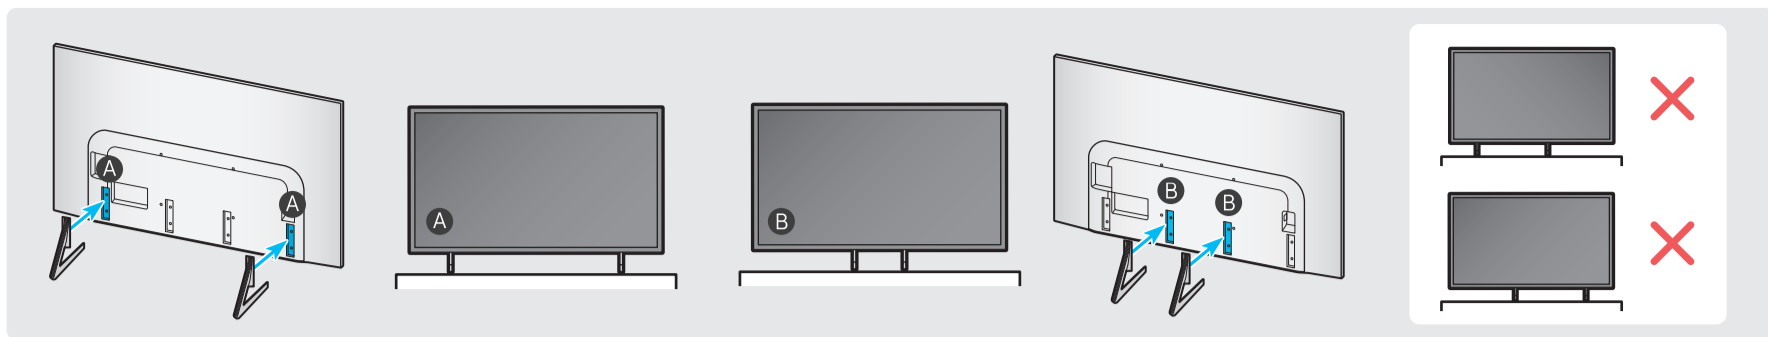

USB	USB ↔	OPTICAL		
ARC	HDMI (eARC)		LAN	
	HDMI		ANTENNA	

3

83"

R

L

4

5

83"