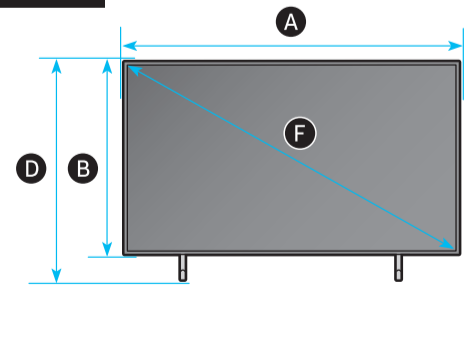

USB	USB ↔	OPTICAL		
ARC	HDMI (eARC)		LAN	
	HDMI		ANTENNA	

3

83"

R

L

4

5

83"

6

7

*: 0-9, A-Z

	A	B	C	D	E	F	G	H
77S8*D 77S8*F 77SF8*	67.8 inches (1721.4 mm)	39.0 inches (991.4 mm)	1.3 inches (33.9 mm)	41.7 inches (1060.0 mm)	13.0 inches (330.2 mm)	76.6 inches (194 cm)	61.9 lbs (28.1 kg)	63.5 lbs (28.8 kg)
83S8*F 83SF8*	72.8 inches (1849.0 mm)	41.7 inches (1059.0 mm)	1.4 inches (34.9 mm)	44.5 inches (1129.5 mm)	13.7 inches (348.7 mm)	82.5 inches (209 cm)	72.5 lbs (32.9 kg)	74.7 lbs (33.9 kg)

*: 0-9, A-Z

	VESA A x B (mm)	C (mm)	D x 4
77S8*D 77S8*F 77SF8*	400 x 300	19-21	M8
83S8*F 83SF8*	400 x 300	19-21	M8