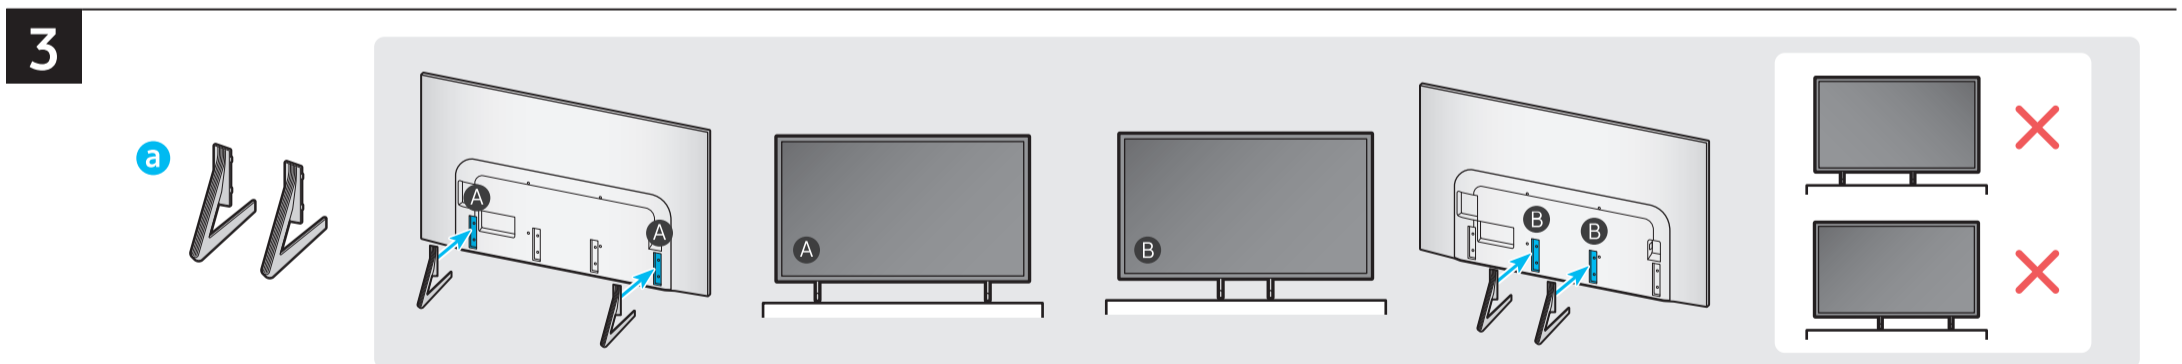

USB	USB ↔	OPTICAL		
ARC	HDMI (eARC)		LAN	
	HDMI		ANTENNA	

3

83"

R

L

4

5

83"