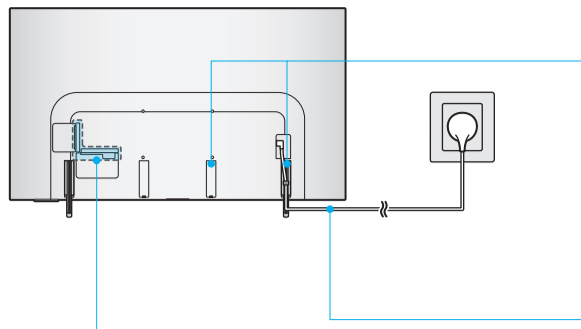

USB	USB ↔	OPTICAL		
ARC	HDMI (eARC)		LAN	
	HDMI		ANTENNA	

3

83"

R

L

4

5

83"