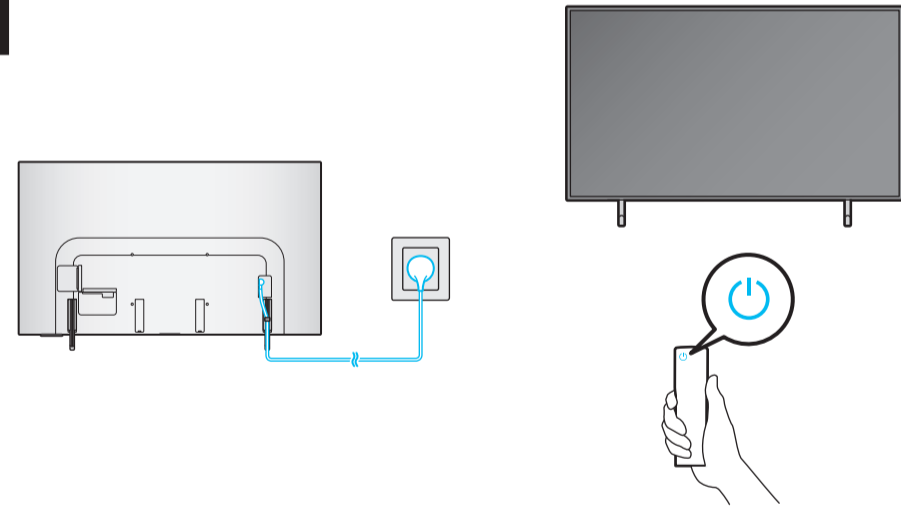

3

83"

R

L

4

5

83"

6

7

*: 0-9, A-Z

	A	B	C	D	E	F	G	H
77S8*D 77S8*F 77SF8*	67.8 inches (1721.4 mm)	39.0 inches (991.4 mm)	1.3 inches (33.9 mm)	41.7 inches (1060.0 mm)	13.0 inches (330.2 mm)	76.6 inches (194 cm)	61.9 lbs (28.1 kg)	63.5 lbs (28.8 kg)
83S8*F 83SF8*	72.8 inches (1849.0 mm)	41.7 inches (1059.0 mm)	1.4 inches (34.9 mm)	44.5 inches (1129.5 mm)	13.7 inches (348.7 mm)	82.5 inches (209 cm)	72.5 lbs (32.9 kg)	74.7 lbs (33.9 kg)

*: 0-9, A-Z

	VESA A x B (mm)	C (mm)	D x 4
77S8*D 77S8*F 77SF8*	400 x 300	19-21	M8
83S8*F 83SF8*	400 x 300	19-21	M8