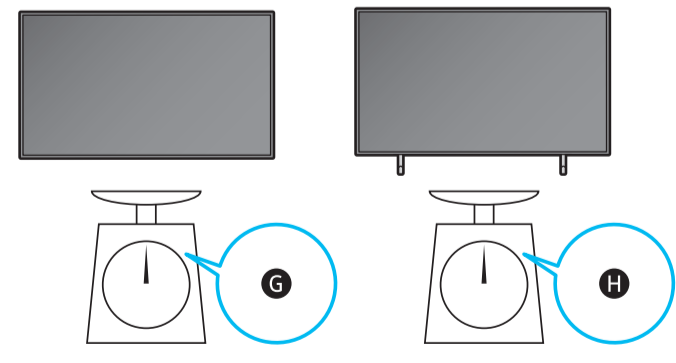

3

83"

R

L

4

5

83"

6

7

*: 0-9, A-Z

	A	B	C	D	E	F	G	H
77S8*D 77S8*F 77SF8*	67.8 inches (1721.4 mm)	39.0 inches (991.4 mm)	1.3 inches (33.9 mm)	41.7 inches (1060.0 mm)	13.0 inches (330.2 mm)	76.6 inches (194 cm)	61.9 lbs (28.1 kg)	63.5 lbs (28.8 kg)
83S8*F 83SF8*	72.8 inches (1849.0 mm)	41.7 inches (1059.0 mm)	1.4 inches (34.9 mm)	44.5 inches (1129.5 mm)	13.7 inches (348.7 mm)	82.5 inches (209 cm)	72.5 lbs (32.9 kg)	74.7 lbs (33.9 kg)

*: 0-9, A-Z

	VESA A x B (mm)	C (mm)	D x 4
77S8*D 77S8*F 77SF8*	400 x 300	19-21	M8
83S8*F 83SF8*	400 x 300	19-21	M8