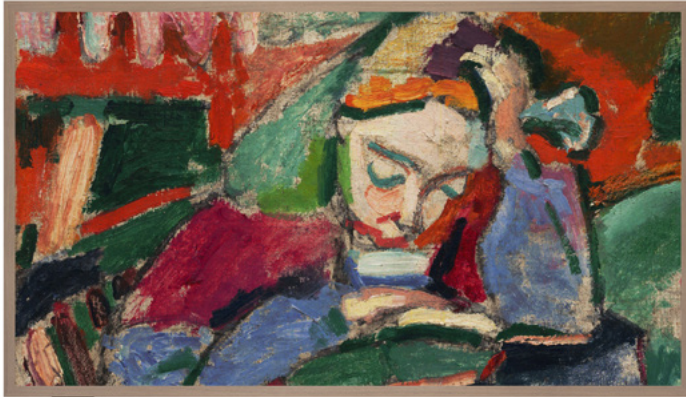

• Hisense

65" S7N

CanvasTV™ 4K QLED Google TV
Model-65S7N

Transform your living room into an art gallery with the Hisense CanvasTV. See the perfect picture without glare, no matter the ambient lighting. Hang your CanvasTV flat against the wall like a painting, thanks to our UltraSlim Wall Mount. Enjoy stunning picture quality with QLED technology, offering a wider spectrum of colours for true-to-life images. Experience the magic of a screen that senses your presence and saves energy by only powering on when you're nearby.

Art Mode

When you're not watching TV, transform your screen into a stunning display of art. Showcase masterpieces from Hisense's extensive collection of artwork absolutely free, or personalize your space by displaying photos of cherished memories with the Art Mode app.

Choose Your Frame

Easily change the look of your CanvasTV with its magnetic frame; simply snap it on to suit your mood. The CanvasTV includes a teak frame as standard, but you can choose from additional colours like white and walnut, which are available separately.

Hi-Matte Display

Experience the Hi-Matte Display on CanvasTV, which transforms artwork into lifelike paintings with its matte texture and anti-glare glass. This feature reduces reflections to just 5%, ensuring an uninterrupted viewing experience, even in bright light. Enjoy art distraction-free with CanvasTV.