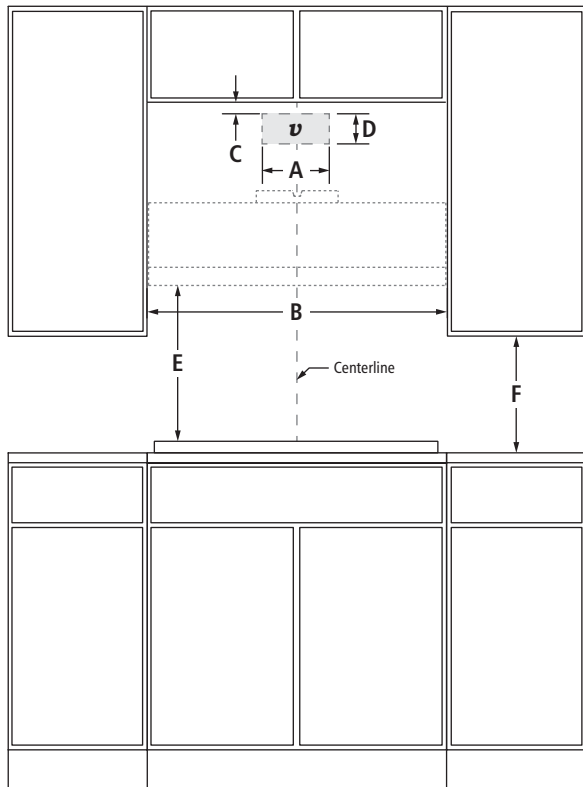

36"/30" PRO-STYLE™ LOW PROFILE UNDER CABINET HOODS

JXU9136WP – 36" x 10½" x 23"

JXU9130WP – 30" x 10½" x 23"

PRODUCT DIMENSIONS

FRONT VIEW

SIDE VIEW

(shown with optional duct cover)

TOP VIEW

MODEL #		JXU9136WP		JXU9130WP	
		in	cm	in	cm
A	Overall width	36	91.4	30	76.2
B	Height without trim	8	20.3	8	20.3
C	Height of trim	2	5.1	2	5.1
D	Height without controls	10	25.4	10	25.4
E	Height with controls	10½	26.7	10½	26.7
F	Height of optional duct cover	12	30.5	12	30.5
G	Depth of optional duct cover	12	30.5	12	30.5
H	Depth of hood	23	58.4	23	58.4
I	Width of duct opening	10	25.4	10	25.4

36"/30" PRO-STYLE™ LOW PROFILE UNDER CABINET HOODS

JXU9136WP – 36" x 10½" x 23"

JXU9130WP – 30" x 10½" x 23"

OPENING/CLEARANCE DIMENSIONS

FRONT VIEW

TOP VIEW

ELECTRICAL REQUIREMENTS

120 volt, 60 Hz, AC only, 15-amp fused, electrical circuit is required.