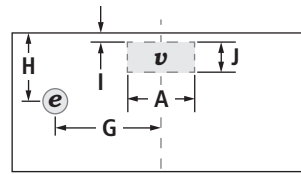

TOP VIEW

ELECTRICAL REQUIREMENTS

120 volt, 60 Hz, AC only, 15-amp fused, electrical circuit is required.

VENTING REQUIREMENTS

The hood is factory set for venting through the roof or wall. Do not terminate the vent in an attic or other enclosed area.

MODEL #		JXU9136WP		JXU9130WP	
		in	cm	in	cm
A	Width of vent cutout	10½	26.7	10½	26.7
B	Width of cabinet opening (min.)	36	91.4	30	76.2
C	Height from vent cutout to upper cabinet – wall option	¾	1.0	¾	1.0
D	Height of vent cutout – wall option	3½	8.9	3½	8.9
E	Suggested distance from hood to cooking surface (min.-max.)	30-36	76.2-91.4	30-36	76.2-91.4
F	Height from upper cabinet to countertop (min.)	18	45.7	18	45.7
G	Distance from center of electrical access to center of hood	12¼	31.0	12¼	31.0
H	Distance from center of electrical access to wall	7⅞	20.0	7⅞	20.0
I	Depth from vent cutout to wall – ceiling option	¾	1.0	¾	1.0
J	Depth of vent cutout – ceiling option	3½	8.9	3½	8.9
e	Recommended electrical access location	1¼ dia.	3.2 dia.	1¼ dia.	3.2 dia.
v	Recommended vent location