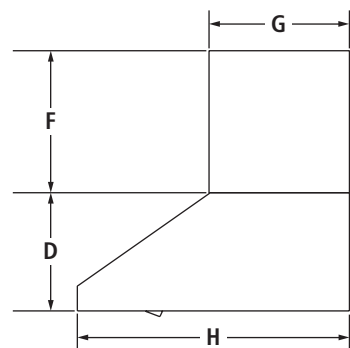

36"/30" PRO-STYLE™ LOW PROFILE UNDER CABINET HOODS

JXU9136WP – 36" x 10½" x 23"

JXU9130WP – 30" x 10½" x 23"

PRODUCT DIMENSIONS

FRONT VIEW

SIDE VIEW

(shown with optional duct cover)

TOP VIEW

MODEL #		JXU9136WP		JXU9130WP	
		in	cm	in	cm
A	Overall width	36	91.4	30	76.2
B	Height without trim	8	20.3	8	20.3
C	Height of trim	2	5.1	2	5.1
D	Height without controls	10	25.4	10	25.4
E	Height with controls	10½	26.7	10½	26.7
F	Height of optional duct cover	12	30.5	12	30.5
G	Depth of optional duct cover	12	30.5	12	30.5
H	Depth of hood	23	58.4	23	58.4
I	Width of duct opening	10	25.4	10	25.4

36"/30" PRO-STYLE™ LOW PROFILE UNDER CABINET HOODS

JXU9136WP – 36" x 10½" x 23"

JXU9130WP – 30" x 10½" x 23"

OPENING/CLEARANCE DIMENSIONS

FRONT VIEW

TOP VIEW

ELECTRICAL REQUIREMENTS

120 volt, 60 Hz, AC only, 15-amp fused, electrical circuit is required.