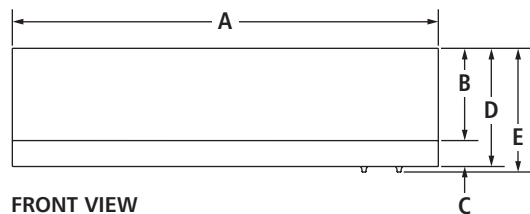

36"/30" PRO-STYLE™ LOW PROFILE UNDER CABINET HOODS

JXU9136WP – 36" x 10½" x 23"

JXU9130WP – 30" x 10½" x 23"

PRODUCT DIMENSIONS

FRONT VIEW

SIDE VIEW

(shown with optional duct cover)

TOP VIEW

MODEL #		JXU9136WP		JXU9130WP	
		in	cm	in	cm
A	Overall width	36	91.4	30	76.2
B	Height without trim	8	20.3	8	20.3
C	Height of trim	2	5.1	2	5.1
D	Height without controls	10	25.4	10	25.4
E	Height with controls	10½	26.7	10½	26.7
F	Height of optional duct cover	12	30.5	12	30.5
G	Depth of optional duct cover	12	30.5	12	30.5
H	Depth of hood	23	58.4	23	58.4
I	Width of duct opening	10	25.4	10	25.4