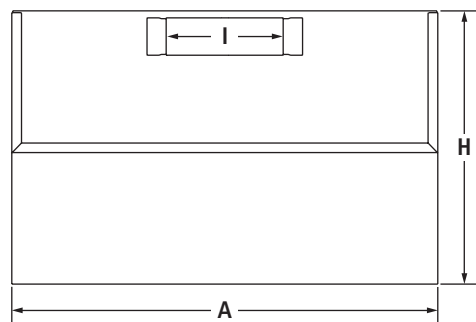

36"/30" PRO-STYLE™ LOW PROFILE UNDER CABINET HOODS

JXU9136WP – 36" x 10½" x 23"

JXU9130WP – 30" x 10½" x 23"

PRODUCT DIMENSIONS

FRONT VIEW

SIDE VIEW

(shown with optional duct cover)

TOP VIEW

MODEL #		JXU9136WP		JXU9130WP	
		in	cm	in	cm
A	Overall width	36	91.4	30	76.2
B	Height without trim	8	20.3	8	20.3
C	Height of trim	2	5.1	2	5.1
D	Height without controls	10	25.4	10	25.4
E	Height with controls	10½	26.7	10½	26.7
F	Height of optional duct cover	12	30.5	12	30.5
G	Depth of optional duct cover	12	30.5	12	30.5
H	Depth of hood	23	58.4	23	58.4
I	Width of duct opening	10	25.4	10	25.4

36"/30" PRO-STYLE™ LOW PROFILE UNDER CABINET HOODS

JXU9136WP – 36" x 10½" x 23"

JXU9130WP – 30" x 10½" x 23"

OPENING/CLEARANCE DIMENSIONS

FRONT VIEW

TOP VIEW

ELECTRICAL REQUIREMENTS

120 volt, 60 Hz, AC only, 15-amp fused, electrical circuit is required.