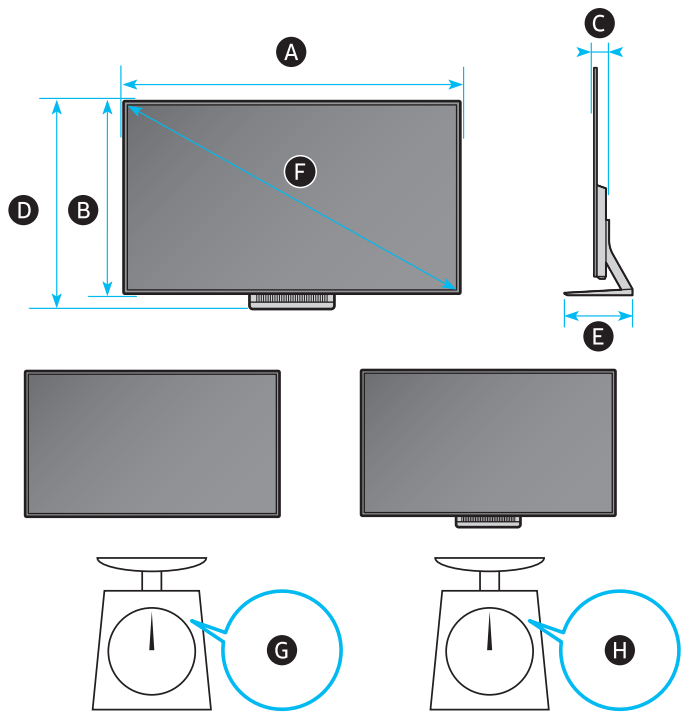

6

7

	A	B	C	D	E	F	G	H
55S9*D 55SD9*	48.2 inches (1225.4 mm) (122.54 cm)	27.9 inches (708.6 mm) (70.86 cm)	1.6 inches (39.9 mm) (3.99 cm)	30.5 inches (773.6 mm) (77.36 cm)	10.4 inches (265.2 mm) (26.52 cm)	54.6 inches (138 cm) (138 cm)	35.3 lbs (16.0 kg) (16,0 kr)	38.1 lbs (17.3 kg) (17,3 kr)
65S9*D 65SD9*	56.9 inches (1444.3 mm) (144.43 cm)	32.7 inches (831.7 mm) (83.17 cm)	1.6 inches (39.9 mm) (3.99 cm)	35.3 inches (896.7 mm) (89.67 cm)	10.4 inches (265.2 mm) (26.52 cm)	64.5 inches (163 cm) (163 cm)	46.7 lbs (21.2 kg) (21,2 kr)	49.6 lbs (22.5 kg) (22,5 kr)

\*: 0-9, A-Z

	VESA A x B (mm) VESA A x B (mm)	C (mm) C (mm)	D x 4
55S9*D 55SD9*	300 x 200	28-30	M8
65S9*D 65SD9*			

\*: 0-9, A-Z