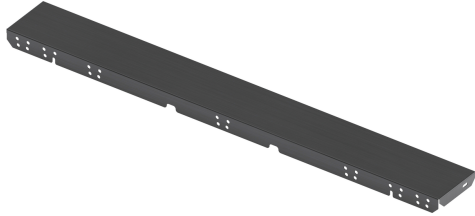

installation accessory
HEZ8YZ04UC

**Universal side panel extension in black
stainless steel finish provides full
coverage extending to rear wall**

4 242005 246458