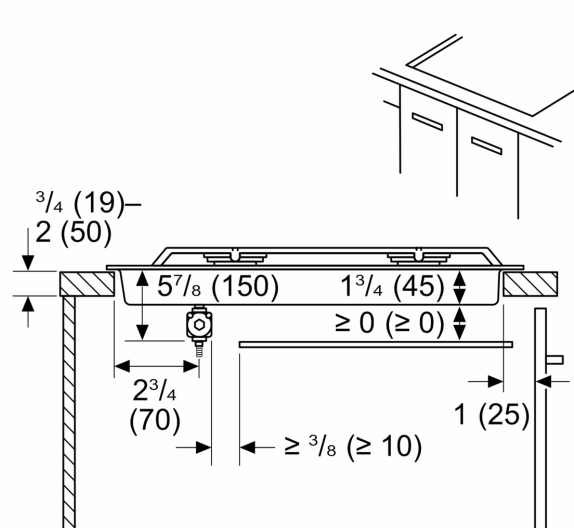

UPC code: 825225969471
 Variant color: Stainless steel
 Energy source: Gas
 Gas type: Natural gas 15 mbar (USA)
 Alternative gas type: Liquid gas 27,5 mbar (USA)
 Fuse protection: 10 A
 Volts: 110 V
 Frequency: 50-60 Hz
 Power cord length (in): 40"
 Power cord length: 101.6 cm
 Plug type: 120V-3 prong
 Required cutout size (HxWxD) (in): 2 3/4" x 22" x 19 1/4"
 Min. required cutout size (HxWxD): 70 x 560-560 x 487-487 mm
 Overall appliance dimensions (HxWxD) (in): 2 3/4" x 22" x 20 1/2"
 Dimensions: 114 x 560 x 520 mm
 Product packaging dimensions (HxWxD): 9.05 x 23.22 x 25.98
 Product packaging dimensions (HxWxD): 230 x 660 x 590 mm
 Net weight: 27.000 lbs
 Net weight: 12.2 kg
 Gross weight: 31.000 lbs
 Gross weight: 14.1 kg
 Total number of cooktop burners: 4

- A: 5 1/16" (129 mm) required when installed with a built-in oven
- Refer to the "Bosch under cooktop built-in guide" for more details
- B: Dimension from countertop to top of grates
- C: When installed in combination with a hood, refer to hood manufacturer's requirements for installation
- D: Gas connection

- A: Cabinet depth (from back wall)
- B: Centered over cooktop
- C: Above counter to combustible surface
- D: Left side
- E: Rear wall
- F: Right side

Measurements in inches (mm)
Cooktop over oven

A: Refer to approved combination matrix

Measurements in inches (mm)
Cooktop over door

Measurements in inches (mm)
Cooktop over drawer