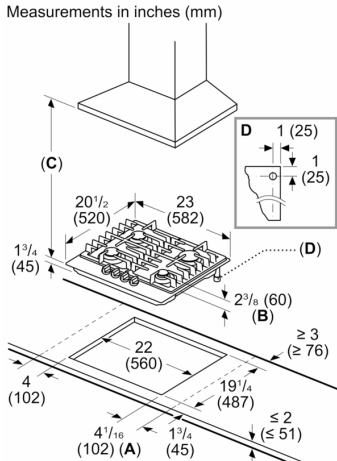

UPC code: 825225969471
 Variant color: Stainless steel
 Energy source: Gas
 Gas type: Natural gas 15 mbar (USA)
 Alternative gas type: Liquid gas 27,5 mbar (USA)
 Fuse protection: 10 A
 Volts: 110 V
 Frequency: 50-60 Hz
 Power cord length (in): 40"
 Power cord length: 101.6 cm
 Plug type: 120V-3 prong
 Required cutout size (HxWxD) (in): 2 3/4" x 22" x 19 1/4"
 Min. required cutout size (HxWxD): 70 x 560-560 x 487-487 mm
 Overall appliance dimensions (HxWxD) (in): 2 3/4" x 22" x 20 1/2"
 Dimensions: 114 x 560 x 520 mm
 Product packaging dimensions (HxWxD): 9.05 x 23.22 x 25.98
 Product packaging dimensions (HxWxD): 230 x 660 x 590 mm
 Net weight: 27.000 lbs
 Net weight: 12.2 kg
 Gross weight: 31.000 lbs
 Gross weight: 14.1 kg
 Total number of cooktop burners: 4

- A: 5 1/16" (129 mm) required when installed with a built-in oven
- Refer to the "Bosch under cooktop built-in guide" for more details
- B: Dimension from countertop to top of grates
- C: When installed in combination with a hood, refer to hood manufacturer's requirements for installation
- D: Gas connection

- A: Cabinet depth (from back wall)
- B: Centered over cooktop
- C: Above counter to combustible surface
- D: Left side
- E: Rear wall
- F: Right side

Measurements in inches (mm)
Cooktop over oven

A: Refer to approved combination matrix