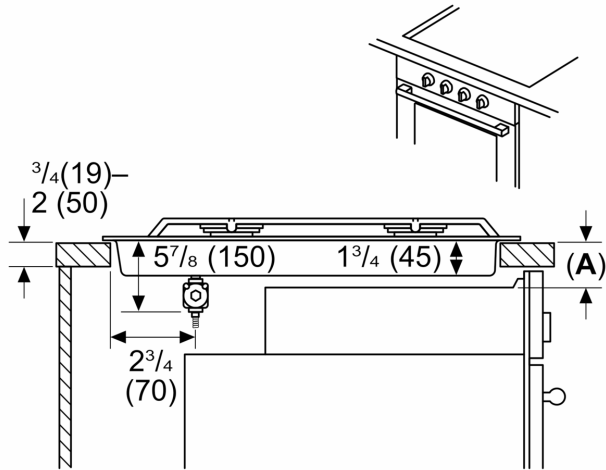

UPC code: 825225969471
 Variant color: Stainless steel
 Energy source: Gas
 Gas type: Natural gas 15 mbar (USA)
 Alternative gas type: Liquid gas 27,5 mbar (USA)
 Fuse protection: 10 A
 Volts: 110 V
 Frequency: 50-60 Hz
 Power cord length (in): 40"
 Power cord length: 101.6 cm
 Plug type: 120V-3 prong
 Required cutout size (HxWxD) (in): 2 3/4" x 22" x 19 1/4"
 Min. required cutout size (HxWxD): 70 x 560-560 x 487-487 mm
 Overall appliance dimensions (HxWxD) (in): 2 3/4" x 22" x 20 1/2"
 Dimensions: 114 x 560 x 520 mm
 Product packaging dimensions (HxWxD): 9.05 x 23.22 x 25.98
 Product packaging dimensions (HxWxD): 230 x 660 x 590 mm
 Net weight: 27.000 lbs
 Net weight: 12.2 kg
 Gross weight: 31.000 lbs
 Gross weight: 14.1 kg
 Total number of cooktop burners: 4

- A: 5 1/16" (129 mm) required when installed with a built-in oven
- Refer to the "Bosch under cooktop built-in guide" for more details
- B: Dimension from countertop to top of grates
- C: When installed in combination with a hood, refer to hood manufacturer's requirements for installation
- D: Gas connection

- A: Cabinet depth (from back wall)
- B: Centered over cooktop
- C: Above counter to combustible surface
- D: Left side
- E: Rear wall
- F: Right side

Measurements in inches (mm)
Cooktop over oven

A: Refer to approved combination matrix