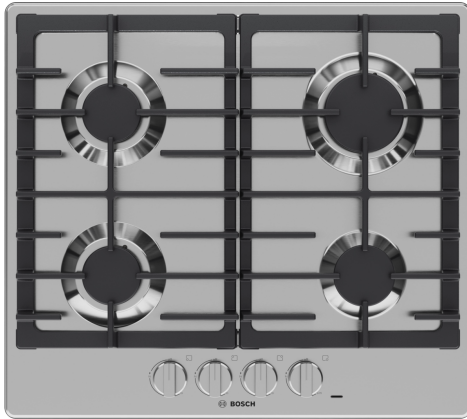

**500 Series, Gas Cooktop, Stainless steel
NGM5453UC**

The 500 Series gas cooktops are engineered to deliver perfect results with minimal effort.

- **Easy-to-Clean:** a one-piece stainless steel design makes clean-up easy.
- **Continuous Cast Iron Grates:** makes it easy to slide pots & pans from burner to burner
- **Dishwasher-Safe Grates:** conveniently place your grates in the dishwasher for easy clean-up
- **Four powerful gas burners allows you to cook multiple dishes with a full range BTU performance.**
- **Stainless steel exterior front and large metal control knobs offers a bold distinct look.**
- **Sealed burners prevent spills from entering the burner box**

UPC code: 825225969471
 Variant color: Stainless steel
 Energy source: Gas
 Gas type: Natural gas 15 mbar (USA)
 Alternative gas type: Liquid gas 27,5 mbar (USA)
 Fuse protection: 10 A
 Volts: 110 V
 Frequency: 50-60 Hz
 Power cord length (in): 40"
 Power cord length: 101.6 cm
 Plug type: 120V-3 prong
 Required cutout size (HxWxD) (in): 2 3/4" x 22" x 19 1/4"
 Min. required cutout size (HxWxD): 70 x 560-560 x 487-487 mm
 Overall appliance dimensions (HxWxD) (in): 2 3/4" x 22" x 20 1/2"
 Dimensions: 114 x 560 x 520 mm
 Product packaging dimensions (HxWxD): 9.05 x 23.22 x 25.98
 Product packaging dimensions (HxWxD): 230 x 660 x 590 mm
 Net weight: 27.000 lbs
 Net weight: 12.2 kg
 Gross weight: 31.000 lbs
 Gross weight: 14.1 kg
 Total number of cooktop burners: 4

500 Series, Gas Cooktop, Stainless steel NGM5453UC

The 500 Series gas cooktops are engineered to deliver perfect results with minimal effort.

Performance

- 4 high-efficiency gas burners
- Distinctive single red LED light indicates burners are on

Convenience

- Porcelain enamel on cast iron grates

Design

- Heavy-duty stainless color metal knobs for a premium look and feel
- Perfect results are within reach with up-front centralized controls
- Low-profile design for an integrated transition to the counter surface