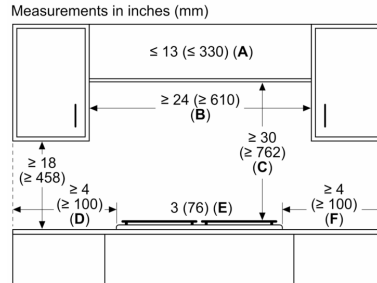

UPC code: 825225969471
 Variant color: Stainless steel
 Energy source: Gas
 Gas type: Natural gas 15 mbar (USA)
 Alternative gas type: Liquid gas 27,5 mbar (USA)
 Fuse protection: 10 A
 Volts: 110 V
 Frequency: 50-60 Hz
 Power cord length (in): 40"
 Power cord length: 101.6 cm
 Plug type: 120V-3 prong
 Required cutout size (HxWxD) (in): 2 3/4" x 22" x 19 1/4"
 Min. required cutout size (HxWxD): 70 x 560-560 x 487-487 mm
 Overall appliance dimensions (HxWxD) (in): 2 3/4" x 22" x 20 1/2"
 Dimensions: 114 x 560 x 520 mm
 Product packaging dimensions (HxWxD): 9.05 x 23.22 x 25.98
 Product packaging dimensions (HxWxD): 230 x 660 x 590 mm
 Net weight: 27.000 lbs
 Net weight: 12.2 kg
 Gross weight: 31.000 lbs
 Gross weight: 14.1 kg
 Total number of cooktop burners: 4

- A: 5 1/16" (129 mm) required when installed with a built-in oven
- Refer to the "Bosch under cooktop built-in guide" for more details
- B: Dimension from countertop to top of grates
- C: When installed in combination with a hood, refer to hood manufacturer's requirements for installation
- D: Gas connection

- A: Cabinet depth (from back wall)
- B: Centered over cooktop
- C: Above counter to combustible surface
- D: Left side
- E: Rear wall
- F: Right side

Measurements in inches (mm)
Cooktop over oven

A: Refer to approved combination matrix